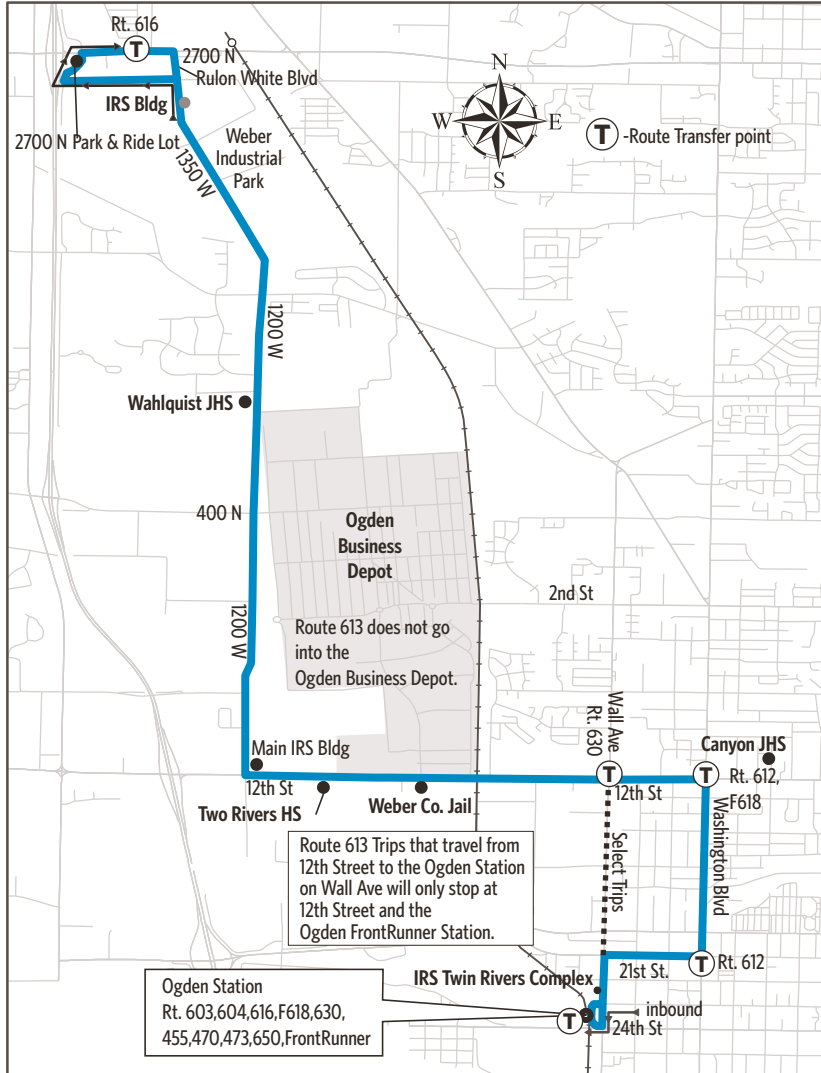

Route 613 - Weber Industrial Park

For Information Call 801-RIDE-UTA (801-743-3882)
outside Salt Lake County 888-RIDE-UTA (888-743-3882)
www.rideuta.com

613

HOW TO USE THIS SCHEDULE

Determine your timepoint based on when you want to leave or when you want to arrive. Read across for your destination and down for your time and direction of travel. A route map is provided to help you relate to the timepoints shown. Weekday, Saturday & Sunday schedules differ from one another.

Upon payment of a fare, a transfer is good for travel in any direction, including return trip, for two (2) hours until the time cut. The value of a transfer towards a fare on a more expensive service is the regular cash fare.

UTA  BUS

Effective
April 2020

WEEKDAYS
To Ogdan Station

2700 N Park & Ride	Weber Industrial Park	400 N & 1200 W	12th St & 1200 W (IRS)	12th St & Washington	18th St & Washington	Ogdan Station
553a	555a	559a	602a	608a	610a	616a
653	655	659	702	708	710	716
800	803	808	812	819	822	827
900	902	906	909	916	919	924
1005	1007	1011	1014	1021	1024	1029
1105	1107	1111	1114	1121	1124	1129
1205p	1207p	1211p	1214p	1221p	1224p	1230p
105	107	111	114	120	123	129
205	207	211	214	220	223	229
238	241	246	250	----	----	301
338	341	346	350	----	----	401
433	435	440	444	451	454	500
532	534	539	542	550	552	558
632	634	638	642	649	651	657
732	734	738	742	749	751	757

To WeberIndustrial Park

Ogdan Station	21st St & Washington	12th St & Washington	12th St & 1200 W (IRS)	400 N & 1200 W	Weber Industrial Park	2700 N Park & Ride
526a	530a	534a	539a	542a	546a	549a
626	630	634	639	642	646	649
730	734	738	744	747	752	755
835	839	843	849	852	857	900
935	939	943	949	952	957	1000
1035	1039	1043	1049	1052	1057	1100
1135	1139	1144	1151	1154	1159	1202p
1235p	1239p	1244p	1251p	1254p	1259p	102
135	139	144	151	154	159	202
205	209	214	221	224	229	232
305	309	314	322	325	330	333
405	409	414	422	425	430	433
505	509	513	520	523	528	531
605	609	613	619	622	626	629
705	709	713	719	722	726	729