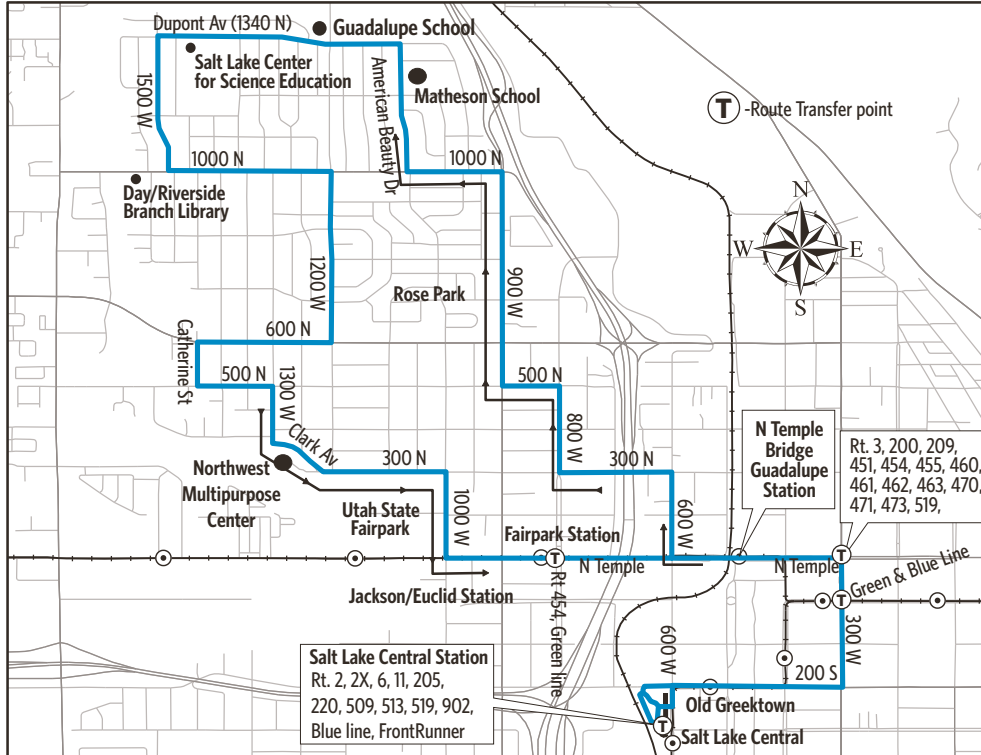

## Route 520 - Rose Park

For Information Call 801-RIDE-UTA (801-743-3882)  
outside Salt Lake County 888-RIDE-UTA (888-743-3882)  
www.rideuta.com

### HOW TO USE THIS SCHEDULE

Determine your timepoint based on when you want to leave or when you want to arrive. Read across for your destination and down for your time and direction of travel. A route map is provided to help you relate to the timepoints shown. Weekday, Saturday & Sunday schedules differ from one another.

### LOST AND FOUND

Weber/South Davis: 801-626-1207 option 3  
Utah County: 801-227-8923  
Salt Lake County: 801-287-4664  
F-Route: 801-287-5355

### To Rose Park Counterclockwise

Salt Lake Central Station	Arena Station	North Temple & 600 W	600 N & 900 W	Dupont Ave & American Beauty	1000 N & 1335 W	600 N & 1200 W	200 N & 1000 W	Arena Station	Salt Lake Central Station
535a	541a	544a	549a	554a	600a	603a	608a	614a	619a
635	641	644	649	654	700	703	708	714	719
735	741	744	749	754	800	803	808	814	819
835	841	844	849	854	900	903	908	914	919
935	941	944	949	954	1000	1003	1008	1014	1019
1035	1041	1044	1049	1054	1100	1103	1108	1114	1119
1135	1141	1144	1149	1154	1200p	1203p	1208p	1214p	1219p
1243p	1249p	1252p	1257p	102p	108	111	116	122	127
143	149	152	157	202	208	211	216	222	227
243	249	252	257	302	308	311	316	322	327
343	349	352	357	402	408	411	416	422	427
443	449	452	457	502	508	511	516	522	527
543	549	552	557	602	608	611	616	622	627
643	649	652	657	702	708	711	716	722	727