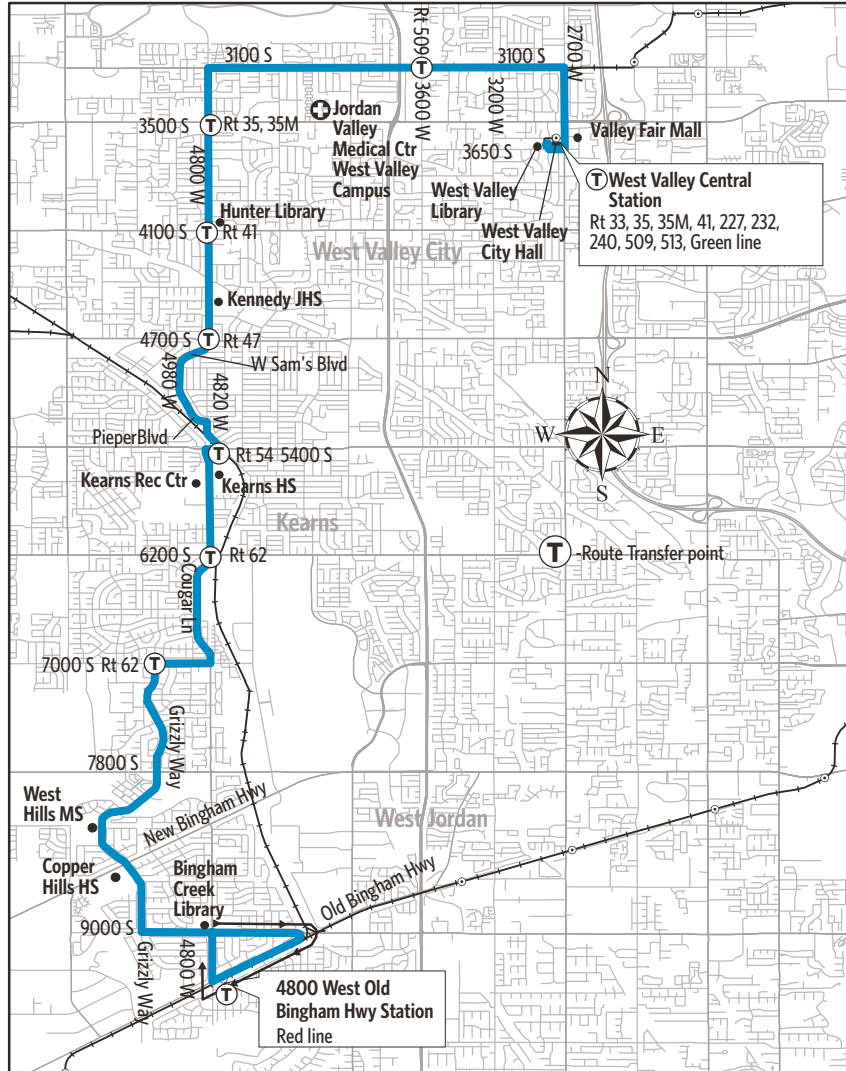

# Route 248 - 4800 West

For Information Call 801-RIDE-UTA (801-743-3882)  
 outside Salt Lake County 888-RIDE-UTA (888-743-3882)  
[www.rideuta.com](http://www.rideuta.com)

### HOW TO USE THIS SCHEDULE

Determine your timepoint based on when you want to leave or when you want to arrive. Read across for your destination and down for your time and direction of travel. A route map is provided to help you relate to the timepoints shown. Weekday, Saturday & Sunday schedules differ from one another.