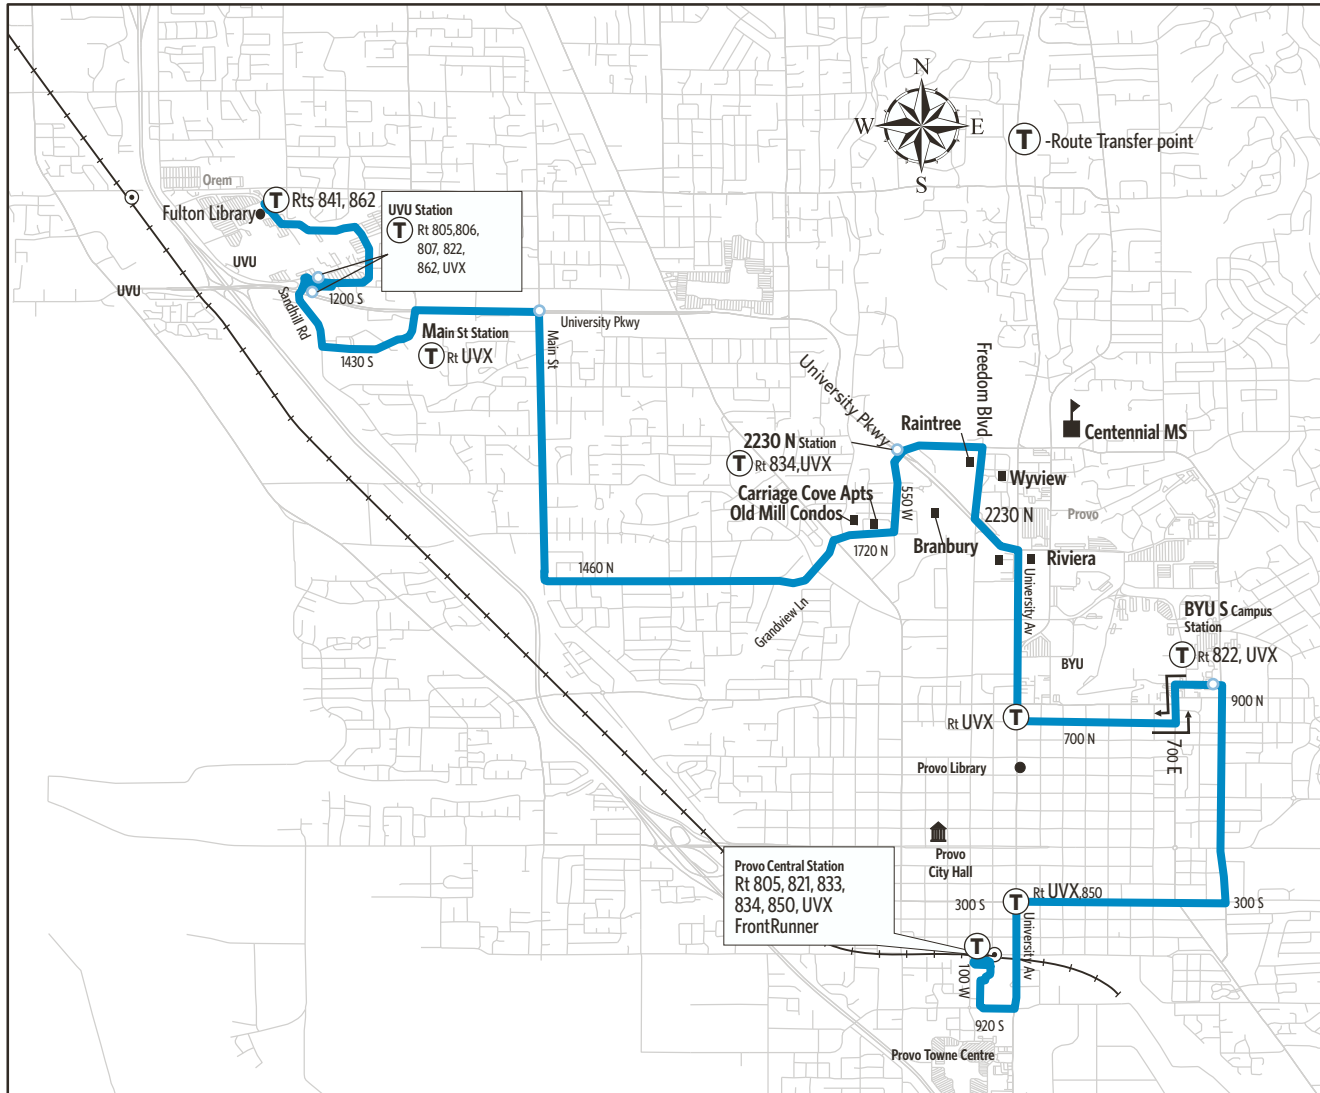

Route 831-Provo Grandview

For Information Call 801-RIDE-UTA (801-743-3882)
outside Salt Lake County 888-RIDE-UTA (888-743-3882)
www.rideuta.com

831

Provo Grandview

HOW TO USE THIS SCHEDULE

Determine your timepoint based on when you want to leave or when you want to arrive. Read across for your destination and down for your time and direction of travel. A route map is provided to help you relate to the timepoints shown. Weekday, Saturday & Sunday schedules differ from one another.

LOST AND FOUND

Weber/South Davis: 801-626-1207 option 3
Utah County: 801-227-8923
Salt Lake County: 801-287-4664
F-Route: 801-287-5355

FARES

Exact Fare is required. Fares are subject to change.

ACCESSIBLE SERVICE

Upon payment of a fare, a transfer is good for travel in any direction, including return trip, for two (2) hours until the time cut. The value of a transfer towards a fare on a more expensive service is the regular cash fare.

South to Provo Central Station

UVU Library	UVU Station	2230 North Station	BYU South Campus Station	Provo Central Station
818a	820a	834a	845a	857a
918	920	934	945	957
1018	1020	1034	1045	1057
1118	1120	1134	1145	1157
1218p	1220p	1234p	1245p	1257p
118	120	134	145	157
218	220	234	245	257
318	320	334	345	357
418	420	434	446	458
518	520	534	546	558
618	620	634	646	658