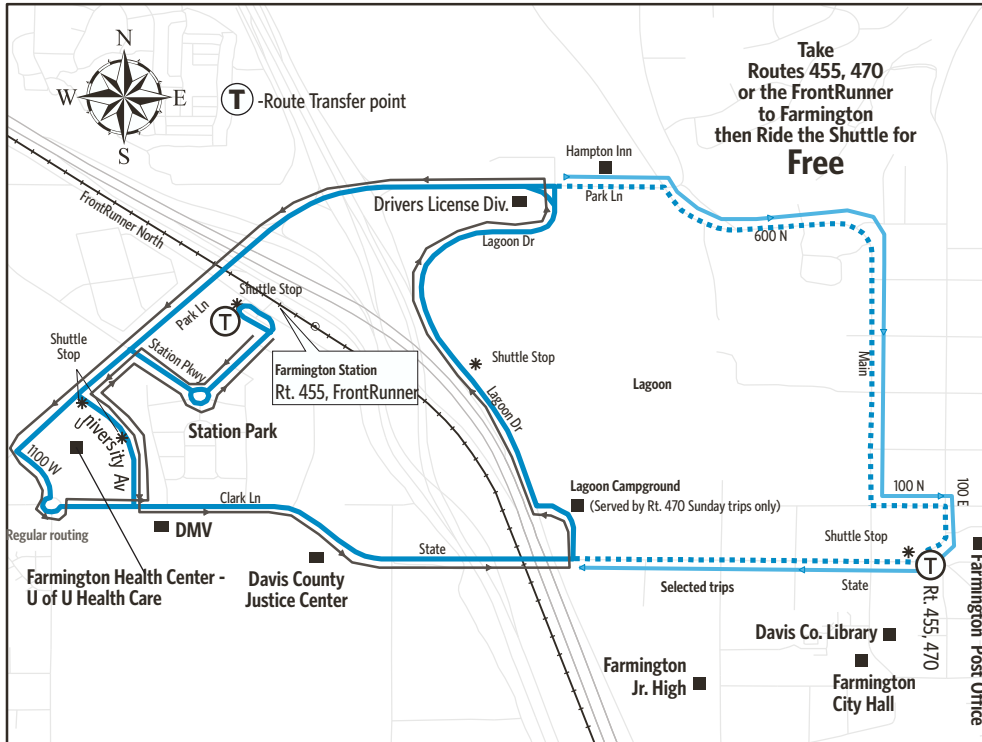

Rt 667 Lagoon/Station Park Shuttle

For Information Call 801-RIDE-UTA (801-743-3882)
 outside Salt Lake County 888-RIDE-UTA (888-743-3882)
www.rideuta.com

667

Take
 Routes 455, 470
 or the FrontRunner
 to Farmington
 then Ride the Shuttle for
 Free

HOW TO USE THIS SCHEDULE

Determine your timepoint based on when you want to leave or when you want to arrive. Read across for your destination and down for your time and direction of travel. A route map is provided to help you relate to the timepoints shown. Weekday, Saturday & Sunday schedules differ from one another.

Upon payment of a fare, a transfer is good for travel in any direction, including return trip, for two (2) hours until the time cut. The value of a transfer towards a fare on a more expensive service is the regular cash fare.

LW-Trips only run when Lagoon is open.

LF-Trips will only run Fridays when Lagoon is open.

LS-Trips will only run Saturdays when Lagoon is open.