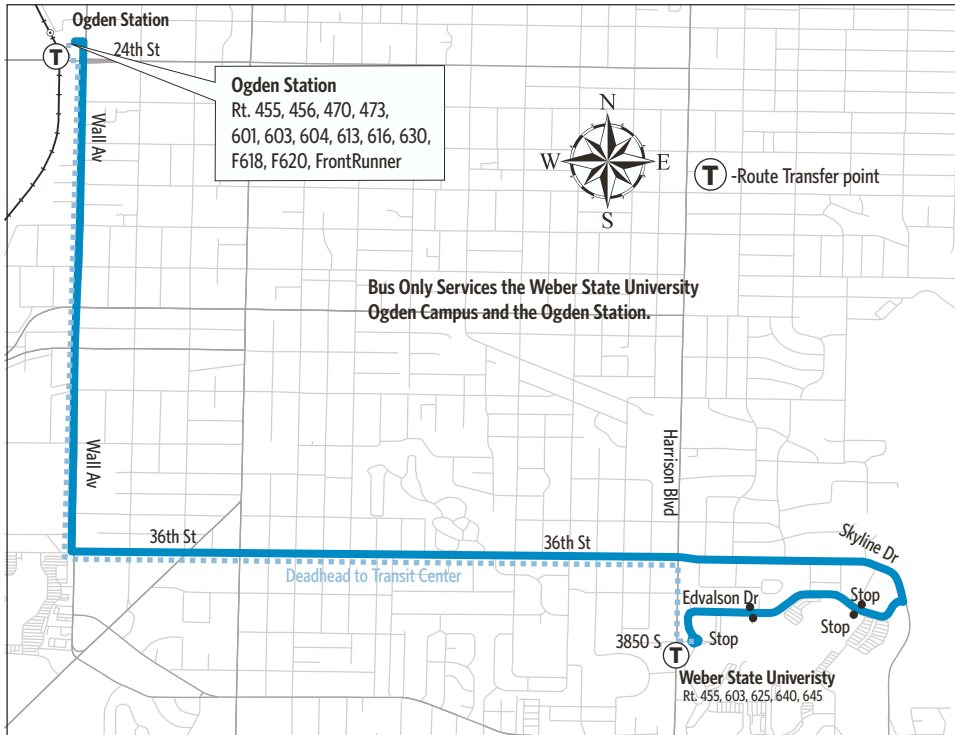

WEEKDAYS To Ogdén Station

Dixon Dr & Edvalson	Edvalson & 1350 E (WSU)	Edvalson St & 1580 E (WSU)	Ogdén Station
1016a	1017a	1019a	1030a
1116	1117	1119	1130
1216p	1217p	1219p	1230p
116	117	119	130
216	217	219	230
246	247	249	300
341	342	344	355

Bus Only Services the
Weber State University Ogdén Campus
and the Ogdén Station

Route 650 only runs when WSU
is in session for regular fall and winter semester

For Information Call 801-RIDE-UTA (801-743-3882)
outside Salt Lake County 888-RIDE-UTA (888-743-3882)
www.rideuta.com

Upon payment of a fare, a transfer is good for travel in any direction, including return trip, for two (2) hours until the time cut. The value of a transfer towards a fare on a more expensive service is the regular cash fare.

Route 650 only runs when WSU
is in session for regular
fall and winter semester

UTA  BUS

Effective
December 2019

Rt. 650 - Ogden Transit Center/WSU Ogden Campus Fast Bus

INTERPRETER

801-RIDE-UTA
call (801-743-3882)
Toll-Free (888-743-3882)