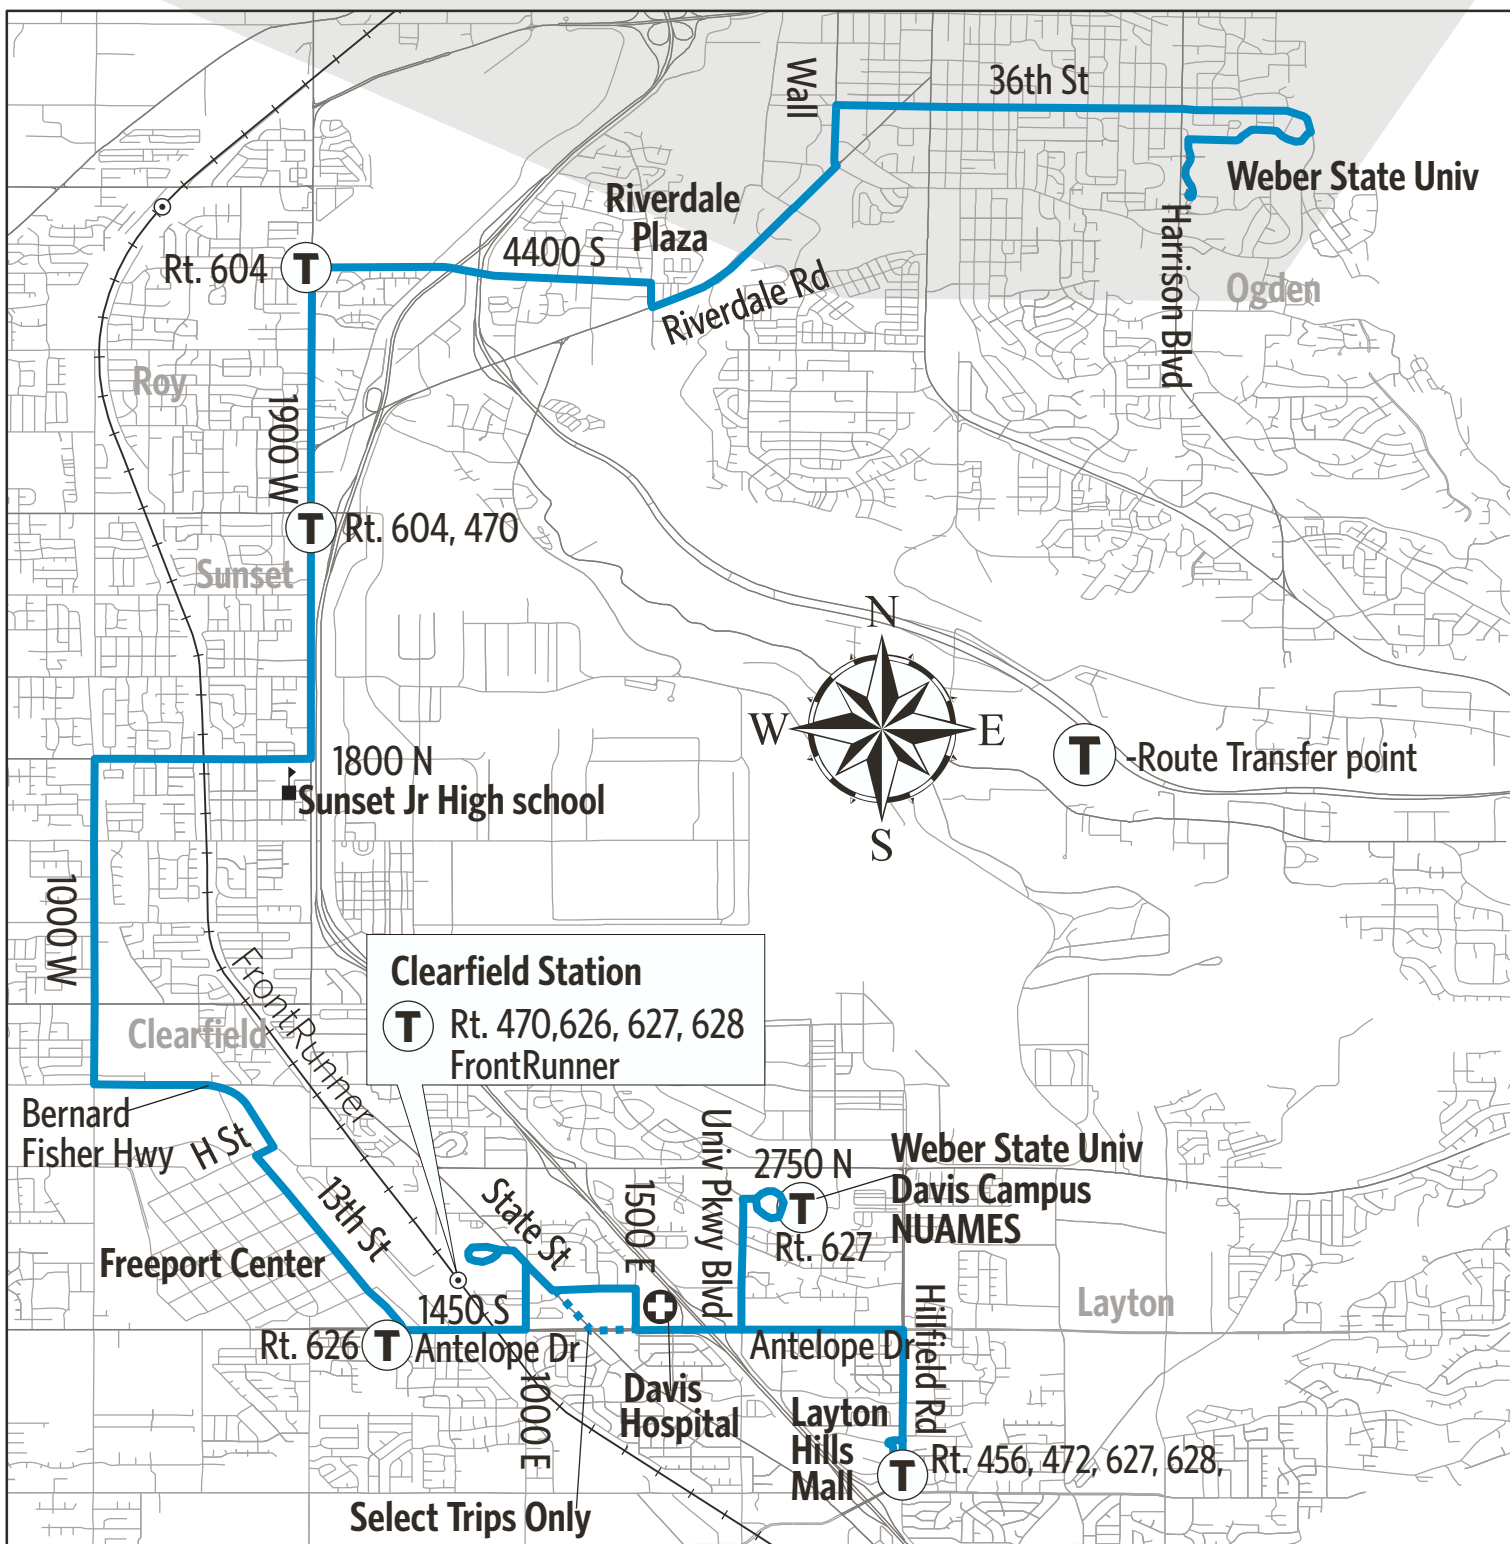

For Information Call 801-RIDE-UTA (801-743-3882)
outside Salt Lake County 888-RIDE-UTA (888-743-3882)
www.rideuta.com

640

Layton Hills Mall/WSU Ogden Campus

HOW TO USE THIS SCHEDULE

Determine your timepoint based on when you want to leave or when you want to arrive. Read across for your destination and down for your time and direction of travel. A route map is provided to help you relate to the timepoints shown. Weekday, Saturday & Sunday schedules differ from one another.

UTA SERVICE DIRECTORY

- General Information, Schedules, Trip Planning and Customer Feedback: 801-RIDE-UTA (801-743-3882)
- Outside Salt Lake County call 888-RIDE-UTA (888-743-3882)
- For 24 hour automated service for next bus available use option 1. Have stop number and 3 digit route number (use 0 or 00 if number is not 3 digits).
- Pass By Mail Information 801-287-2204
- For Employment information please visit <http://www.rideuta.com/careers/>
- Travel Training 801-287-2275

LOST AND FOUND

Weber/South Davis: 801-626-1207 option 3
Utah County: 801-227-8923
Salt Lake County: 801-287-4664
F-Route: 801-287-5355

FARES

Exact Fare is required. Fares are subject to change.

ACCESSIBLE SERVICE

Wheelchair accessible buses are available on all routes. Alternate format schedules are available upon request. Telephone communication for deaf/hearing impaired persons is available by dialing 711.

TRANSFERS

Upon payment of a fare, a transfer is good for travel in any direction, including return trip, for two (2) hours until the time cut. The value of a transfer towards a fare on a more expensive service is the regular cash fare.

BIKES ON BUSES

The Bikes on Buses service is available on all buses, except Paratransit.

HOLIDAYS

Please check rideuta.com for holiday service information.