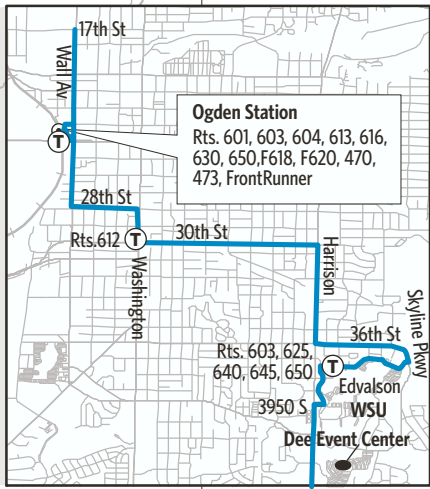

Route 455 - Weber State/Davis Co./UofU

For Information Call 801-RIDE-UTA (801-743-3882)
 outside Salt Lake County 888-RIDE-UTA (888-743-3882)
www.rideuta.com

455

WSU/Davis Co./U of U

HOW TO USE THIS SCHEDULE
 Determine your timepoint based on when you want to leave or when you want to arrive. Read across for your destination and down for your time and direction of travel. A route map is provided to help you relate to the timepoints shown. Weekday, Saturday & Sunday schedules differ from one another.

- UTA SERVICE DIRECTORY**
- General Information, Schedules, Trip Planning and Customer Feedback: 801-RIDE-UTA (801-743-3882)
 - Outside Salt Lake County call 888-RIDE-UTA (888-743-3882)
 - For 24 hour automated service for next bus available use option 1. Have stop number and 3 digit route number (use 0 or 00 if number is not 3 digits).
 - Pass By Mail Information 801-262-5626
 - For Employment information please visit <http://www.rideuta.com/careers/>
 - Travel Training 801-287-2275

LOST AND FOUND
 Weber/South Davis: 801-626-1207 option 3
 Utah County: 801-227-8923
 Salt Lake County: 801-287-4664
 F-Route: 801-287-5355

FARES
 Exact Fare is required. Fares are subject to change.

ACCESSIBLE SERVICE
 Wheelchair accessible buses are available on all routes. Alternate format schedules are available upon request. Telephone communication for deaf/hearing impaired persons is available by dialing 711.

TRANSFERS
 Upon payment of a fare, a transfer is good for travel in any direction, including return trip, for two (2) hours until the time cut. The value of a transfer towards a fare on a more expensive service is the regular cash fare.