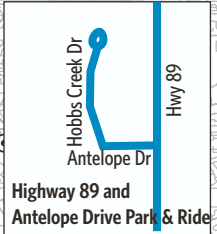

Route 455 - Weber State/Davis Co./UofU

For Information Call 801-RIDE-UTA (801-743-3882)
 outside Salt Lake County 888-RIDE-UTA (888-743-3882)
www.rideuta.com

455

WSU/Davis Co./U of U

HOW TO USE THIS SCHEDULE
 Determine your timepoint based on when you want to leave or when you want to arrive. Read across for your destination and down for your time and direction of travel. A route map is provided to help you relate to the timepoints shown. Weekday, Saturday & Sunday schedules differ from one another.