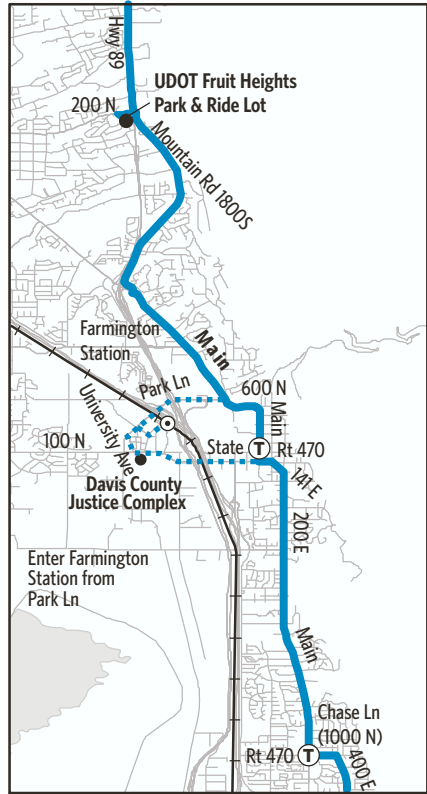

Route 455 - Weber State/Davis Co./UofU

For Information Call 801-RIDE-UTA (801-743-3882)
 outside Salt Lake County 888-RIDE-UTA (888-743-3882)
www.rideuta.com

455

WSU/Davis Co./U of U

HOW TO USE THIS SCHEDULE
 Determine your timepoint based on when you want to leave or when you want to arrive. Read across for your destination and down for your time and direction of travel. A route map is provided to help you relate to the timepoints shown. Weekday, Saturday & Sunday schedules differ from one another.

TRANSFERS
 Upon payment of a fare, a transfer is good for travel in any direction, including return trip, for two (2) hours until the time cut. The value of a transfer towards a fare on a more expensive service is the regular cash fare.