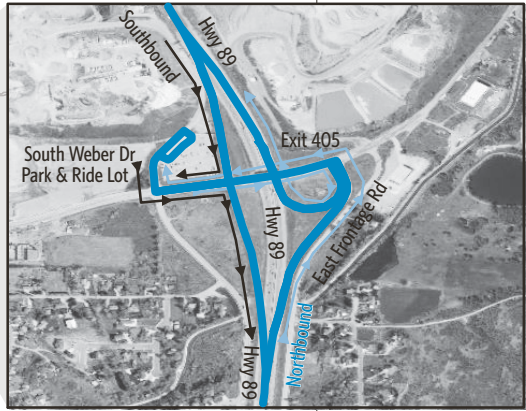

Route 455 - Weber State/Davis Co./UofU

For Information Call 801-RIDE-UTA (801-743-3882)
 outside Salt Lake County 888-RIDE-UTA (888-743-3882)
www.rideuta.com

455

WSU/Davis Co./U of U

HOW TO USE THIS SCHEDULE
 Determine your timepoint based on when you want to leave or when you want to arrive. Read across for your destination and down for your time and direction of travel. A route map is provided to help you relate to the timepoints shown. Weekday, Saturday & Sunday schedules differ from one another.

LOST AND FOUND
 Weber/South Davis: 801-626-1207 option 3
 Utah County: 801-227-8923
 Salt Lake County: 801-287-4664
 F-Route: 801-287-5355

FARES
 Exact Fare is required. Fares are subject to change.

ACCESSIBLE SERVICE
 Wheelchair accessible buses are available on all routes. Alternate format schedules are available upon request. Telephone communication for deaf/hearing impaired persons is available by dialing 711.

TRANSFERS
 Upon payment of a fare, a transfer is good for travel in any direction, including return trip, for two (2) hours until the time cut. The value of a transfer towards a fare on a more expensive service is the regular cash fare.

BIKES ON BUSES
 The Bikes on Buses service is available on all buses, except Paratransit.

HOLIDAYS
 Please check rideuta.com for holiday service information.

Research Park, U of U
 Salt Lake, North Salt Lake
 Bountiful, Centerville
 Farmington Station
 Weber State University
 Ogden Station