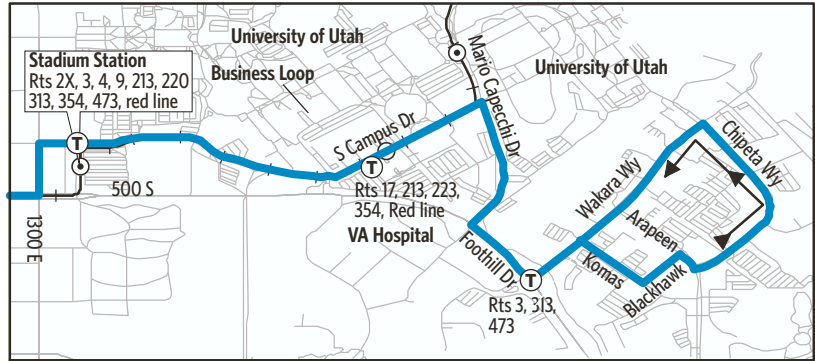

Route 455 - Weber State/Davis Co./UofU

For Information Call 801-RIDE-UTA (801-743-3882)
 outside Salt Lake County 888-RIDE-UTA (888-743-3882)
www.rideuta.com

455

WSU/Davis Co./U of U

HOW TO USE THIS SCHEDULE
 Determine your timepoint based on when you want to leave or when you want to arrive. Read across for your destination and down for your time and direction of travel. A route map is provided to help you relate to the timepoints shown. Weekday, Saturday & Sunday schedules differ from one another.

- UTA SERVICE DIRECTORY**
- General Information, Schedules, Trip Planning and Customer Feedback: 801-RIDE-UTA (801-743-3882)
 - Outside Salt Lake County call 888-RIDE-UTA (888-743-3882)
 - For 24 hour automated service for next bus available use option 1. Have stop number and 3 digit route number (use 0 or 00 if number is not 3 digits).
 - Pass By Mail Information 801-262-5626
 - For Employment information please visit <http://www.rideuta.com/careers/>
 - Travel Training 801-287-2275

LOST AND FOUND
 Weber/South Davis: 801-626-1207 option 3
 Utah County: 801-227-8923
 Salt Lake County: 801-287-4664
 F-Route: 801-287-5355

FARES
 Exact Fare is required. Fares are subject to change.

ACCESSIBLE SERVICE
 Wheelchair accessible buses are available on all routes. Alternate format schedules are available upon request. Telephone communication for deaf/hearing impaired persons is available by dialing 711.

TRANSFERS
 Upon payment of a fare, a transfer is good for travel in any direction, including return trip, for two (2) hours until the time cut. The value of a transfer towards a fare on a more expensive service is the regular cash fare.