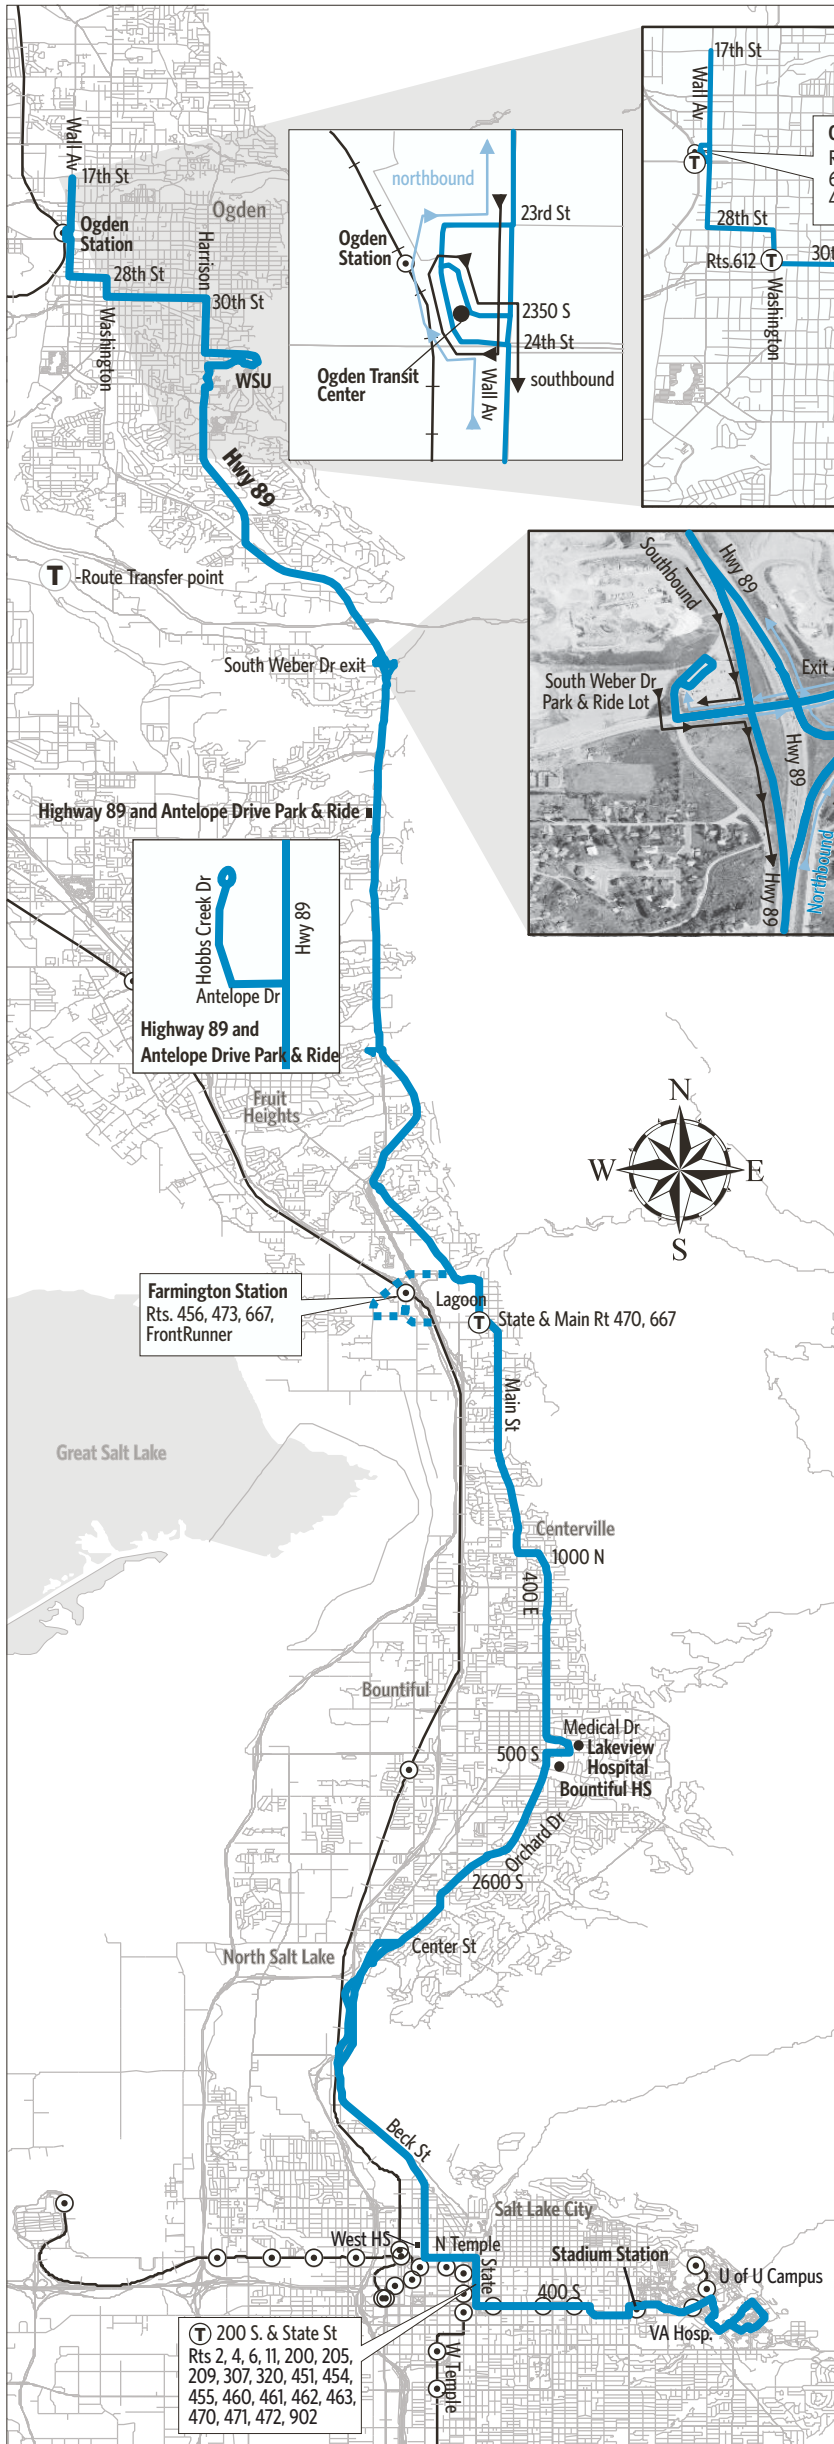

Route 455 - Weber State/Davis Co./UofU

For Information Call 801-RIDE-UTA (801-743-3882)
 outside Salt Lake County 888-RIDE-UTA (888-743-3882)
www.rideuta.com

455

WSU/Davis Co./U of U

HOW TO USE THIS SCHEDULE
 Determine your timepoint based on when you want to leave or when you want to arrive. Read across for your destination and down for your time and direction of travel. A route map is provided to help you relate to the timepoints shown. Weekday, Saturday & Sunday schedules differ from one another.

- UTA SERVICE DIRECTORY**
- General Information, Schedules, Trip Planning and Customer Feedback: 801-RIDE-UTA (801-743-3882)
 - Outside Salt Lake County call 888-RIDE-UTA (888-743-3882)
 - For 24 hour automated service for next bus available use option 1. Have stop number and 3 digit route number (use 0 or 00 if number is not 3 digits).
 - Pass By Mail Information 801-262-5626
 - For Employment information please visit <http://www.rideuta.com/careers/>
 - Travel Training 801-287-2275

LOST AND FOUND
 Weber/South Davis: 801-626-1207 option 3
 Utah County: 801-227-8923
 Salt Lake County: 801-287-4664
 F-Route: 801-287-5355

FARES
 Exact Fare is required. Fares are subject to change.

ACCESSIBLE SERVICE
 Wheelchair accessible buses are available on all routes. Alternate format schedules are available upon request. Telephone communication for deaf/hearing impaired persons is available by dialing 711.

TRANSFERS
 Upon payment of a fare, a transfer is good for travel in any direction, including return trip, for two (2) hours until the time cut. The value of a transfer towards a fare on a more expensive service is the regular cash fare.