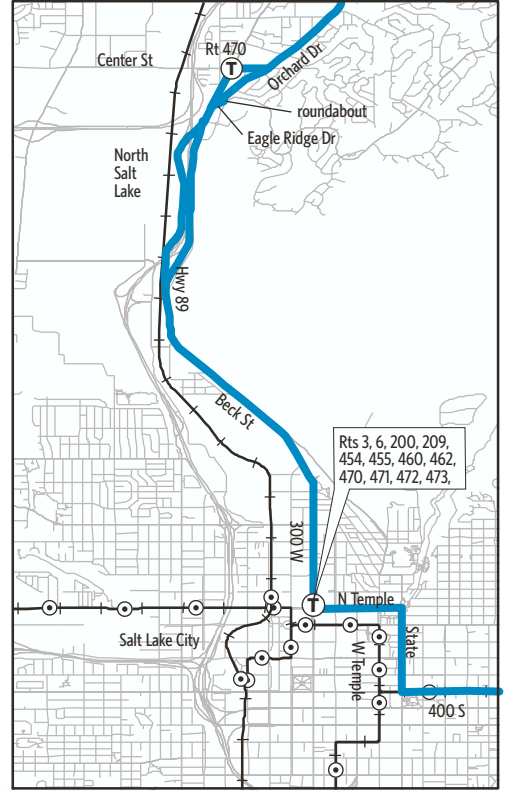

Route 455 - Weber State/Davis Co./UofU

For Information Call 801-RIDE-UTA (801-743-3882)
 outside Salt Lake County 888-RIDE-UTA (888-743-3882)
www.rideuta.com

455

WSU/Davis Co./U of U

HOW TO USE THIS SCHEDULE
 Determine your timepoint based on when you want to leave or when you want to arrive. Read across for your destination and down for your time and direction of travel. A route map is provided to help you relate to the timepoints shown. Weekday, Saturday & Sunday schedules differ from one another.

- UTA SERVICE DIRECTORY**
- General Information, Schedules, Trip Planning and Customer Feedback: 801-RIDE-UTA (801-743-3882)
 - Outside Salt Lake County call 888-RIDE-UTA (888-743-3882)
 - For 24 hour automated service for next bus available use option 1. Have stop number and 3 digit route number (use 0 or 00 if number is not 3 digits).
 - Pass By Mail Information 801-262-5626
 - For Employment information please visit <http://www.rideuta.com/careers/>
 - Travel Training 801-287-2275

LOST AND FOUND
 Weber/South Davis: 801-626-1207 option 3
 Utah County: 801-227-8923
 Salt Lake County: 801-287-4664
 F-Route: 801-287-5355

FARES
 Exact Fare is required. Fares are subject to change.

ACCESSIBLE SERVICE
 Wheelchair accessible buses are available on all routes. Alternate format schedules are available upon request. Telephone communication for deaf/hearing impaired persons is available by dialing 711.

TRANSFERS
 Upon payment of a fare, a transfer is good for travel in any direction, including return trip, for two (2) hours until the time cut. The value of a transfer towards a fare on a more expensive service is the regular cash fare.