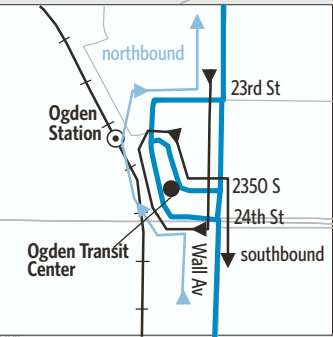

Route 455 - Weber State/Davis Co./UofU

For Information Call 801-RIDE-UTA (801-743-3882)
 outside Salt Lake County 888-RIDE-UTA (888-743-3882)
www.rideuta.com

455

WSU/Davis Co./U of U

HOW TO USE THIS SCHEDULE
 Determine your timepoint based on when you want to leave or when you want to arrive. Read across for your destination and down for your time and direction of travel. A route map is provided to help you relate to the timepoints shown. Weekday, Saturday & Sunday schedules differ from one another.