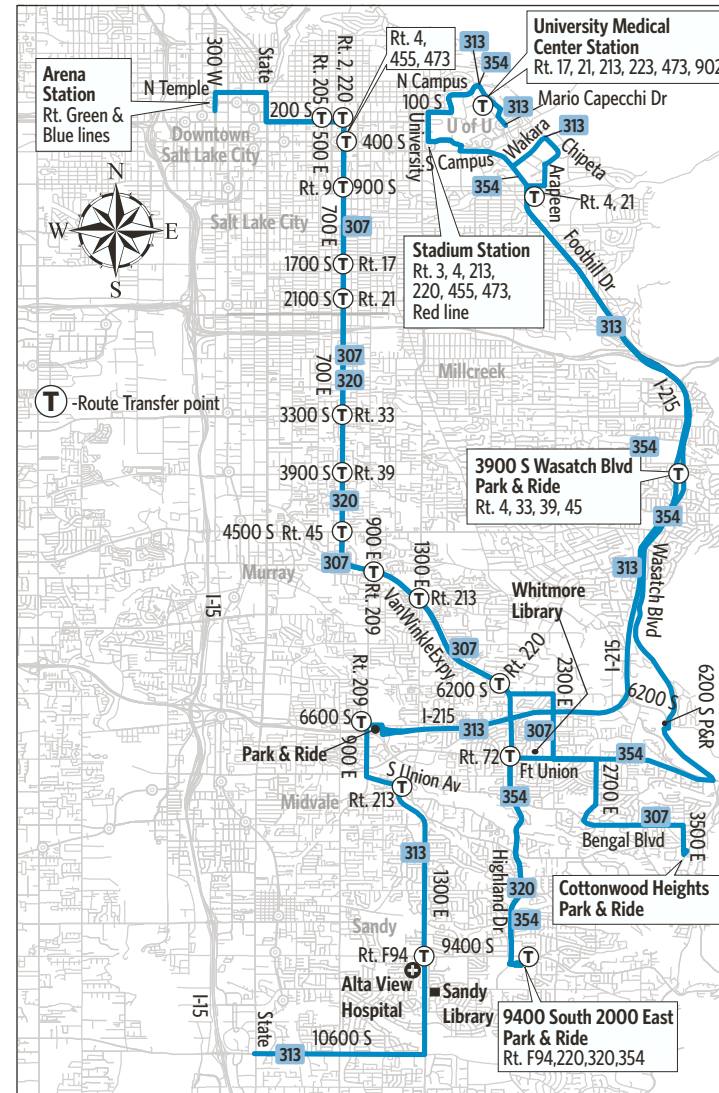

307 Cottonwood Heights, 313 South Valley / U of U, 320 Highland Dr, 354 Sandy / U of U

**307 - WEEKDAYS
To Downtown Salt Lake**

3500 E Wasatch Blvd. Park & Ride	Fort Union Blvd & 2700 E	Vine & Van Winkle	4500 S & 700 E	3900 S & 700 E	3300 S & 700 E	2100 S & 700 E	1700 S & 700 E	900 S & 700 E	200 S & 700 E	100 S & 300 W
541a	549a	556a	602a	605a	607a	612a	614a	616a	621a	635a
602	610	617	623	626	628	633	635	637	642	656
703	711	718	724	727	729	734	736	738	743	757

To Cottonwood Heights Park and Ride

100 S & 300 W	North Temple & 50 E	200 S & State St	200 S & 700 E	3500 E Wasatch Blvd. Park & Ride
412p	416p	421p	426p	507p
442	446	451	456	537
517	521	526	531	614

Park & Ride Lots and Limited Stops

To Sandy

500 South & Guardsman Way	U. of U. Medical Center Station	Komas Dr & Wakara Way	Arapeen Dr & Sunnyside Ave	10600 S & State St
355p	408p	412p	418p	507p
430	443	447	453	542
505	518	522	528	617

Park & Ride Lots and Limited Stops

Park & Ride Lots and Limited Stops

9400 S 2000 E P&R	Fort Union and 2700 E P&R
Higland Dr & Falcon Way	Fort Union and 3400 E
Highland Dr & Newcastle Dr	6200 S Wasatch Blvd Park & Ride
Highland Dr & Alta Canyon Rd	Oakview & Wasatch (northbound)
Highland Dr & 8300 S	4500 S & Wasatch (southbound)
Highland Dr & Creek Rd	3900 S Wasatch Blvd Park & Ride
Forest Creek & Highland Dr P&R	2300 S Foothill
Highland Dr & Bengal Blvd	Foothill & Wakara
Highland Dr & 7200 S	
Fort Union & Highland Dr	
Fort Union & 2300 E	All U of U stops beginning at S Campus Dr