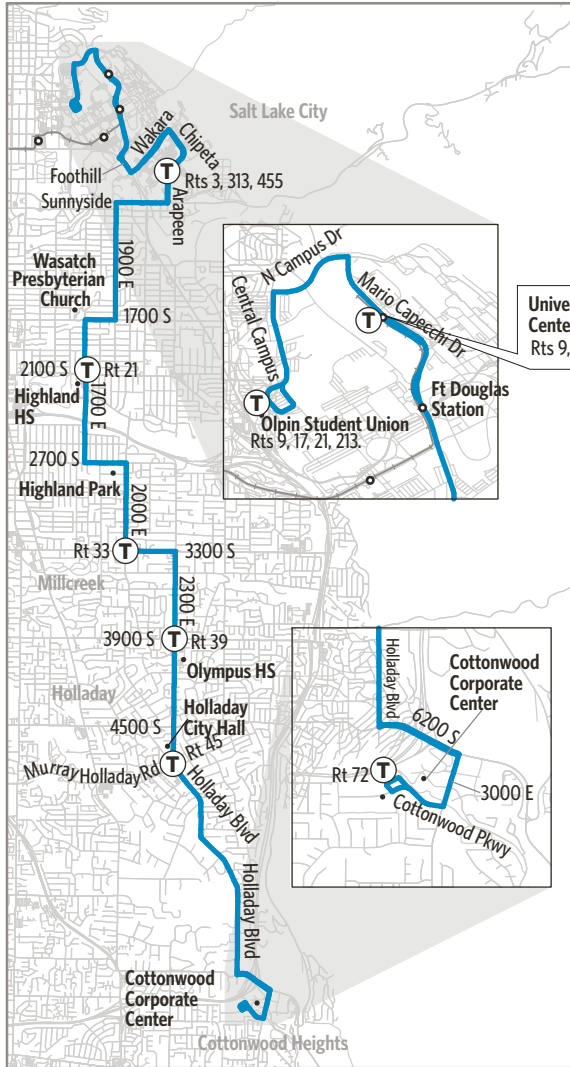

Route 223-2300 East / Holladay Blvd

For Information Call 801-RIDE-UTA (801-743-3882)
outside Salt Lake County 888-RIDE-UTA (888-743-3882)
www.rideuta.com

223

2300 East/Holladay Blvd

HOW TO USE THIS SCHEDULE

Determine your timepoint based on when you want to leave or when you want to arrive. Read across for your destination and down for your time and direction of travel. A route map is provided to help you relate to the timepoints shown. Weekday, Saturday & Sunday schedules differ from one another.

Upon payment of a fare, a transfer is good for travel in any direction, including return trip, for two (2) hours until the time cut. The value of a transfer towards a fare on a more expensive service is the regular cash fare.

Timepoints are approximate and may vary due to road and traffic conditions

No Service Saturdays, Sundays or Holidays