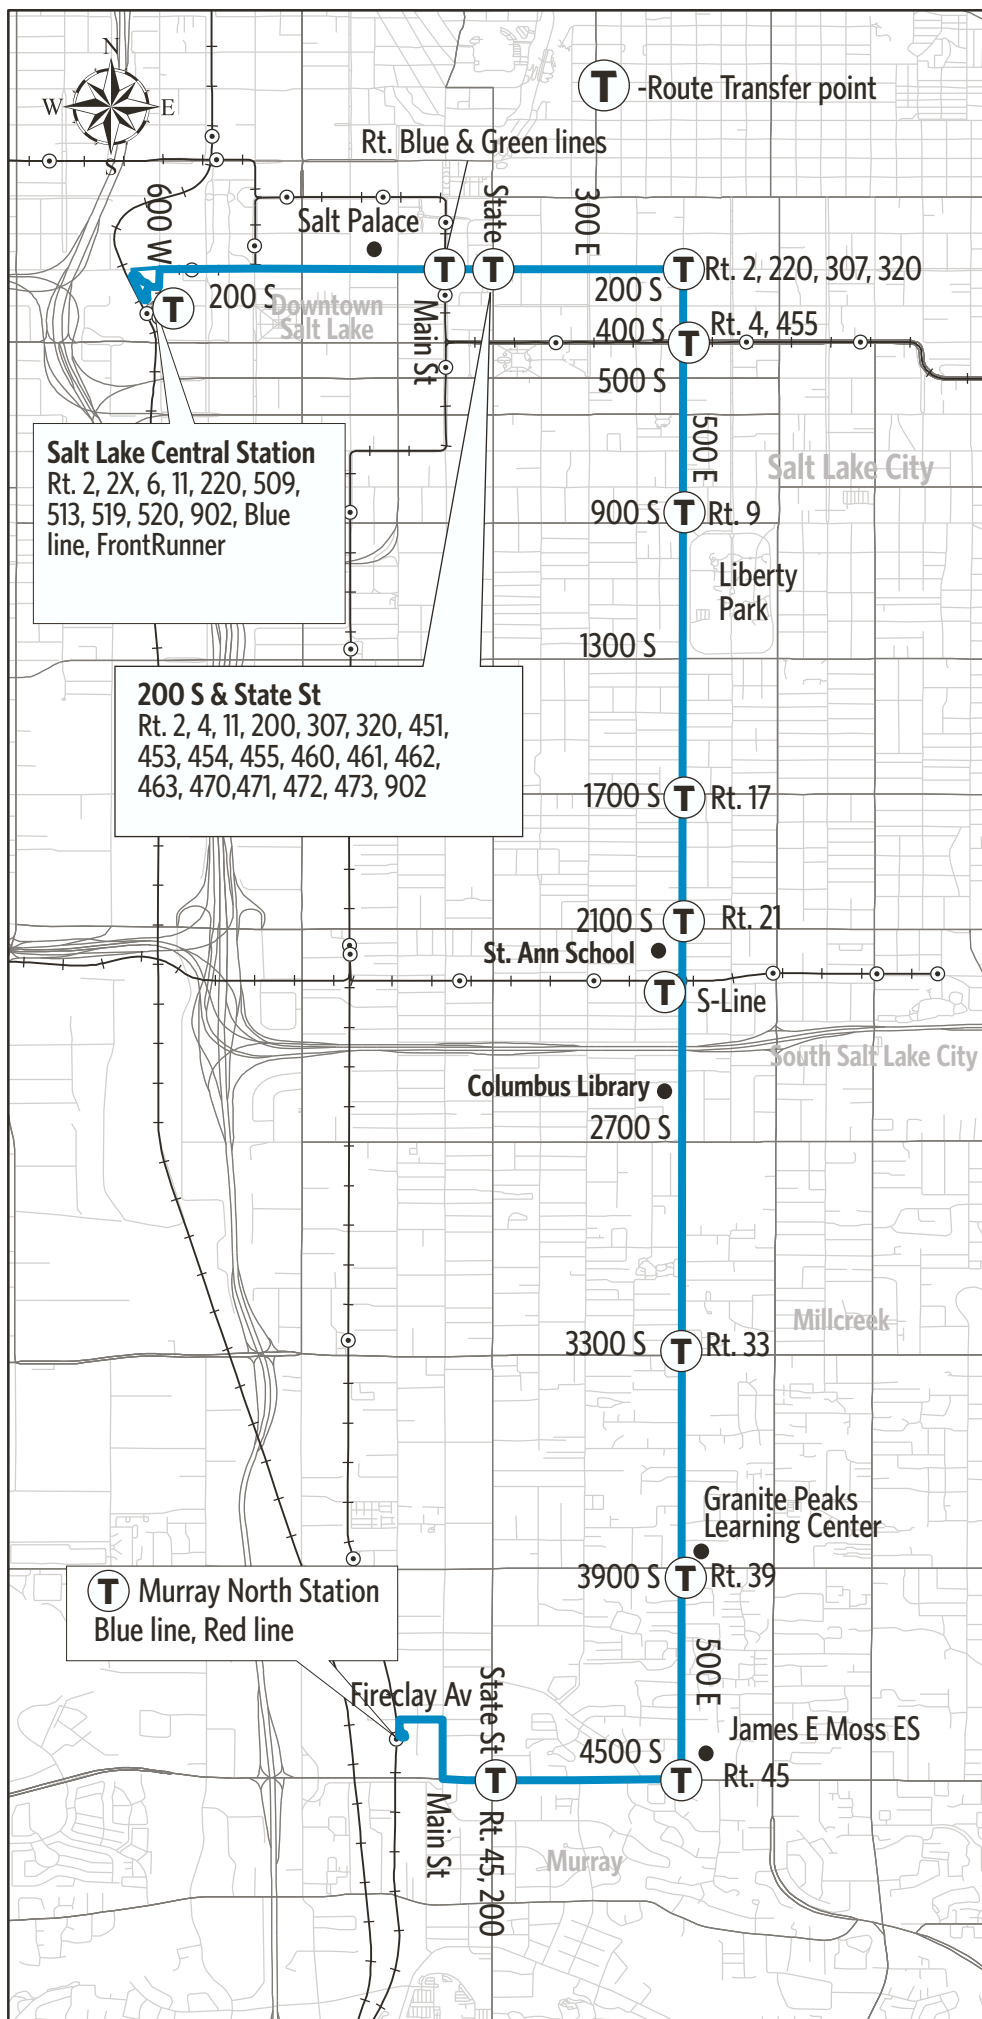

Route 205 - 500 East

**SEE SOMETHING?
SAY SOMETHING!**

To contact UTA police:
Call: 801-287-EYES (801-287-3937)
Or Text UTATIP and your tip to 274637

INTERPRETER

801-RIDE-UTA
call (801-743-3882)
Toll-Free (888-743-3882)

HOW TO USE THIS SCHEDULE

Determine your timepoint based on when you want to leave or when you want to arrive. Read across for your destination and down for your time and direction of travel. A route map is provided to help you relate to the timepoints shown. Weekday, Saturday & Sunday schedules differ from one another.

LOST AND FOUND

Weber/South Davis: 801-626-1207 option 3
Utah County: 801-227-8923
Salt Lake County: 801-287-4664
F-Route: 801-287-5355

FARES

Exact Fare is required. Fares are subject to change.

ACCESSIBLE SERVICE

Upon payment of a fare, a transfer is good for travel in any direction, including return trip, for two (2) hours until the time cut. The value of a transfer towards a fare on a more expensive service is the regular cash fare.