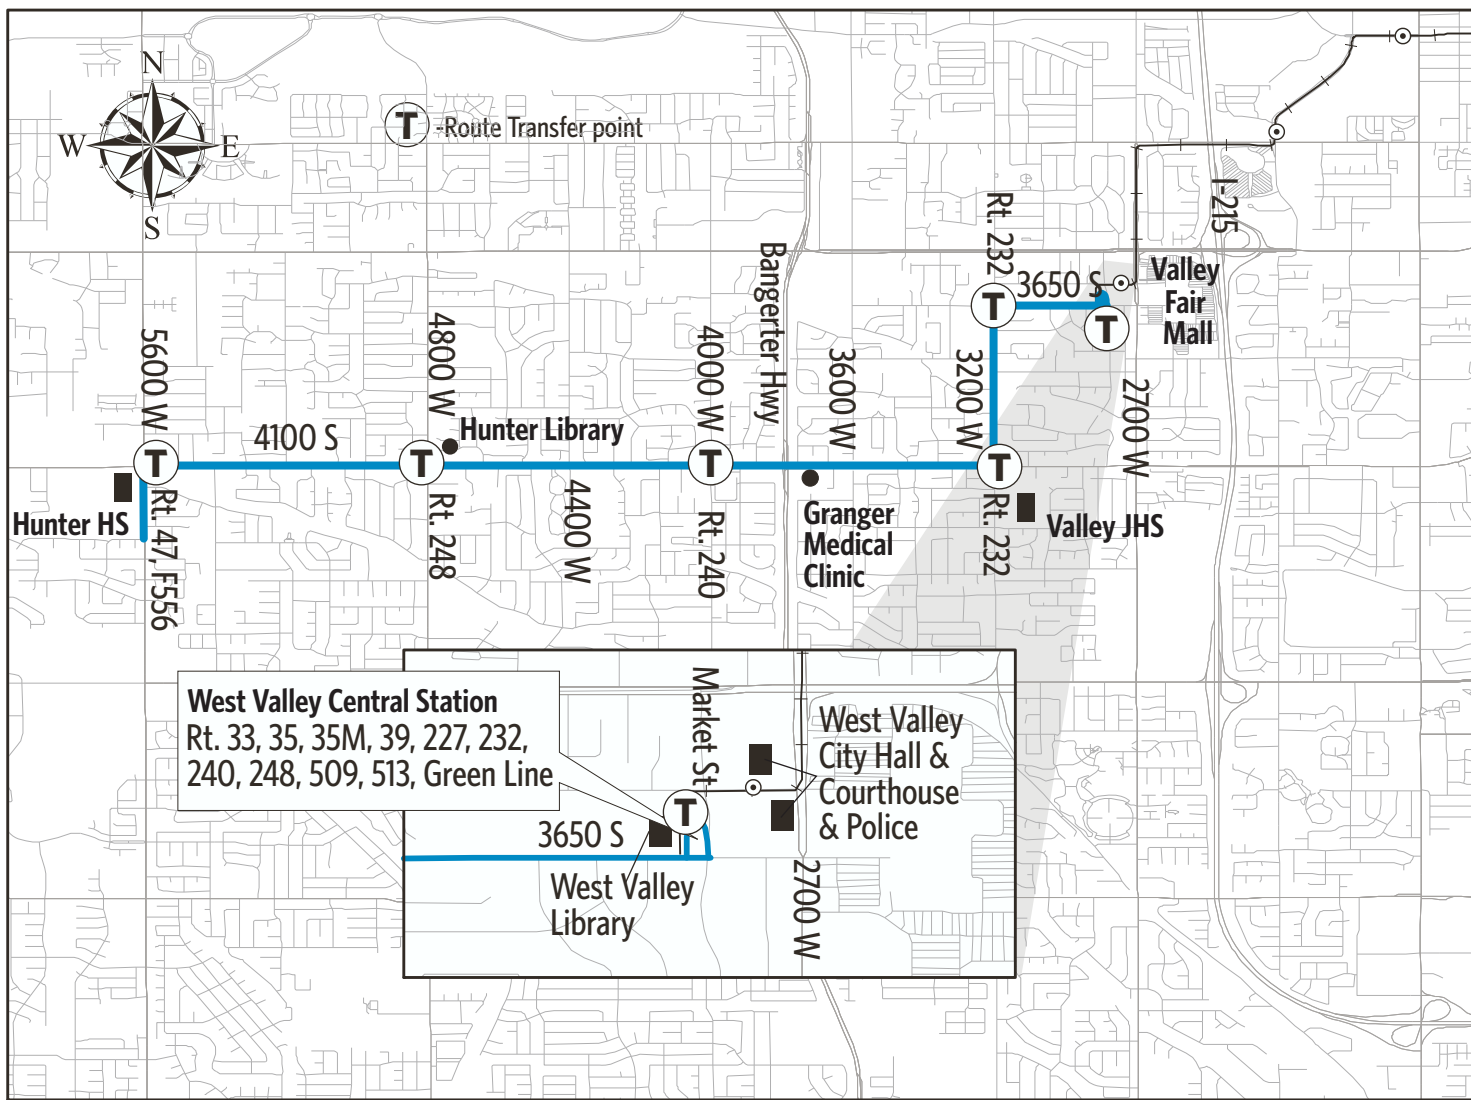

Route 41 - 4100 South

INTERPRETER

801-RIDE-UTA
call (801-743-3882)
Toll-Free (888-743-3882)

Intérprete 口譯 thông dịch viên
해석자 tumač переводчик
インタプリタ Dolmetscher

SEE SOMETHING? SAY SOMETHING!

To contact UTA police:
Call: 801-287-EYES (801-287-3937)
Or Text UTATIP and your tip to 274637

SUNDAY

To West Valley Central Station

To 5600 W

For Information Call 801-RIDE-UTA (801-743-3882)
outside Salt Lake County 888-RIDE-UTA (888-743-3882)
www.rideuta.com

41

4500 S & 5600 W (NB)	5600 W (NB)	4800 W	4400 W	4000 W	3600 W	West Valley Central Station
906a	911a	915a	919a	923a		
1006	1011	1015	1019	1023		
1106	1111	1115	1119	1123		
1206p	1211p	1215p	1219p	1223p		
106	111	115	119	123		
206	210	214	219	223		
306	310	314	319	323		
406	410	414	419	423		
506	510	514	519	523		
606	610	614	619	623		

West Valley Central Station	4100 S & 4100 W	3200 W	4000 S & 4000 W	W 0000 S & 0001 W	W 0080 S & 0001 W (SB)	5600 W (SB)
921a	924a	928a	931a	935a		
1021	1024	1028	1031	1035		
1121	1124	1128	1131	1135		
1221p	1224p	1228p	1231p	1235p		
121	124	128	131	135		
223	226	231	234	238		
323	326	331	334	338		
423	426	431	434	438		
523	526	531	534	538		
623	626	631	634	638		

HOW TO USE THIS SCHEDULE

Determine your timepoint based on when you want to leave or when you want to arrive. Read across for your destination and down for your time and direction of travel. A route map is provided to help you relate to the timepoints shown. Weekday, Saturday & Sunday schedules differ from one another.

UTA SERVICE DIRECTORY

- General Information, Schedules, Trip Planning and Customer Feedback: 801-RIDE-UTA (801-743-3882)
- Outside Salt Lake County call 888-RIDE-UTA (888-743-3882)
- For 24 hour automated service for next bus available use option 1. Have stop number and 3 digit route number (use 0 or 00 if number is not 3 digits).
- Pass By Mail Information 801-287-2204
- For Employment information please visit <http://www.rideuta.com/careers/>
- Travel Training 801-287-2275

LOST AND FOUND

Weber/South Davis: 801-626-1207 option 3
Utah County: 801-227-8923
Salt Lake County: 801-287-4664
F-Route: 801-287-5355

FARES

Exact Fare is required. Fares are subject to change.

ACCESSIBLE SERVICE

Wheelchair accessible buses are available on all routes. Alternate format schedules are available upon request. Telephone communication for deaf/hearing impaired persons is available by dialing 711.

TRANSFERS

Upon payment of a fare, a transfer is good for travel in any direction, including return trip, for two (2) hours until the time cut. The value of a transfer towards a fare on a more expensive service is the regular cash fare.

BIKES ON BUSES

The Bikes on Buses service is available on all buses, except Paratransit.

HOLIDAYS

Please check rideuta.com for holiday service information.