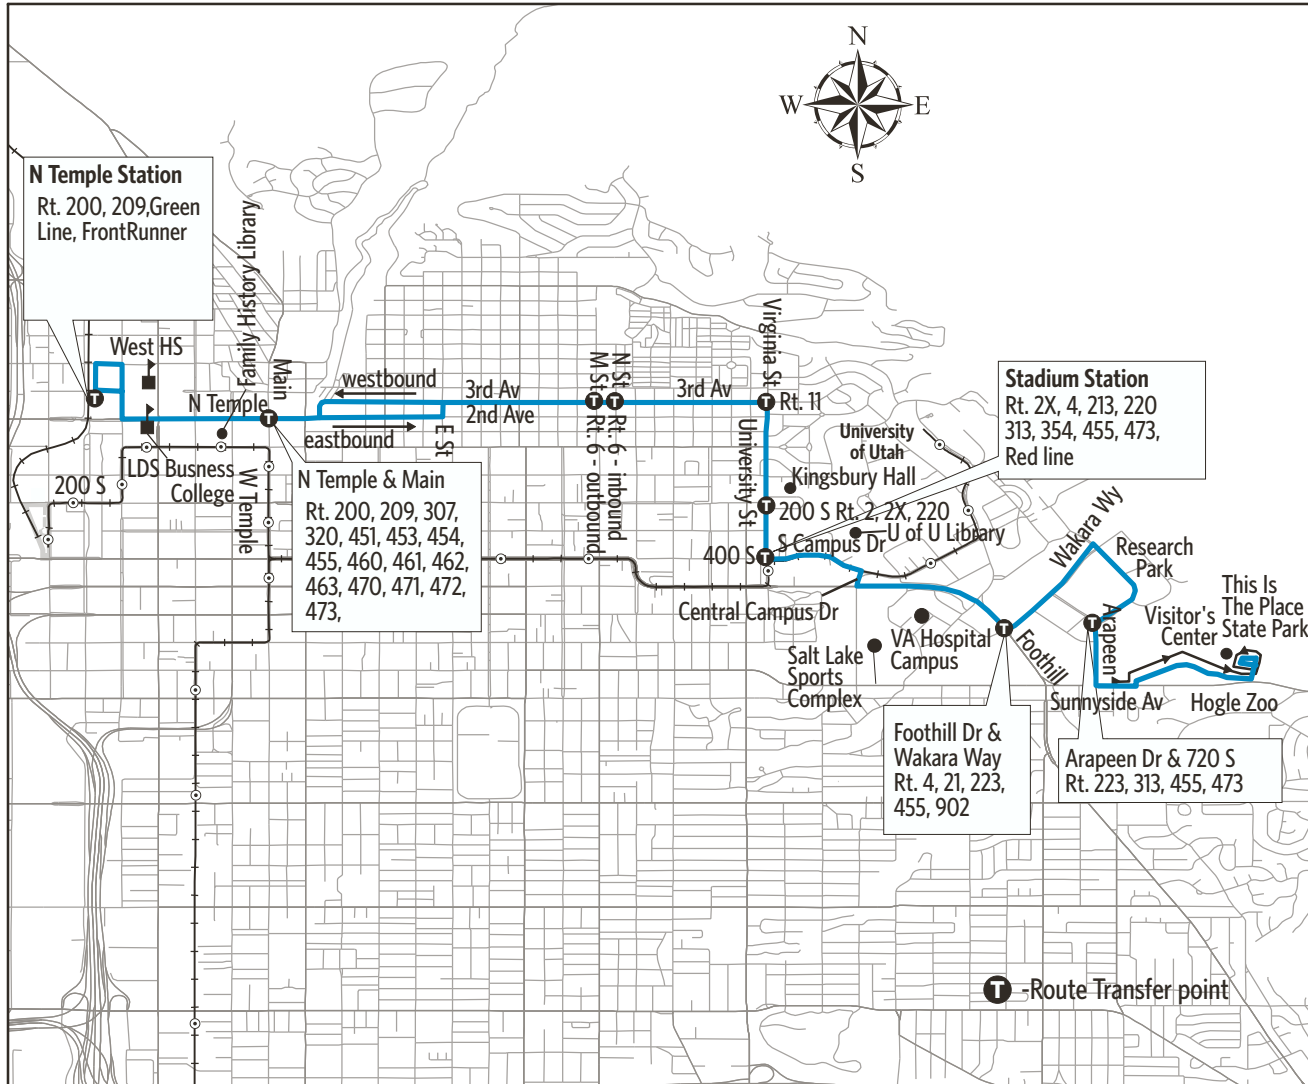

3rd Avenue-North Temple Station

For Information Call 801-RIDE-UTA (801-743-3882)
outside Salt Lake County 888-RIDE-UTA (888-743-3882)
www.rideuta.com

3

HOW TO USE THIS SCHEDULE

Determine your timepoint based on when you want to leave or when you want to arrive. Read across for your destination and down for your time and direction of travel. A route map is provided to help you relate to the timepoints shown. Weekday, Saturday & Sunday schedules differ from one another.

To North Temple Station

North Temple Station	North Temple & Main St	3rd Ave & E St	3rd Ave & Virginia St	Stadium Station	Wakara & Chipeta	This is the Place State Park
607a	612a	619a	623a	627a	634a	639a
637	642	649	653	657	704	709
707	712	721	726	732	740	745
737	742	751	756	802	810	815
807	812	821	826	831	840	845
837	842	850	854	859	908	913
907	912	920	924	928	936	941
937	942	950	954	958	1006	1011
1007	1012	1020	1024	1028	1036	1041
1037	1042	1050	1054	1058	1106	1111
1107	1112	1120	1124	1128	1136	1141
1137	1142	1150	1154	1158	1206p	1211p
1207p	1212p	1220p	1224p	1228p	1236	1241
1237	1242	1250	1254	1258	106	111
107	112	120	124	128	137	142
137	142	150	154	158	207	212
207	212	220	224	228	237	242
237	242	250	254	258	307	312
307	312	320	324	328	337	342
337	342	351	355	400	409	414
407	412	421	425	430	439	444
437	442	451	455	500	509	514
507	512	521	525	530	539	544

To North Temple Station

North Temple Station	North Temple & Main St	3rd Ave & E St	3rd Ave & Virginia St	Stadium Station	Wakara & Chipeta	This is the Place State Park
707a	712a	719a	723a	727a	734a	740a
807	812	819	823	827	835	841
907	912	919	923	927	935	941
1007	1012	1019	1023	1027	1035	1041
1107	1112	1119	1123	1127	1135	1141
1207p	1212p	1219p	1223p	1227p	1235p	1241p
107	112	119	123	127	135	141
207	212	219	223	227	235	241
307	312	319	323	327	335	341
407	412	419	423	427	435	441
507	512	519	523	527	535	541
607	612	619	623	627	634	640
707	712	719	723	727	734	740