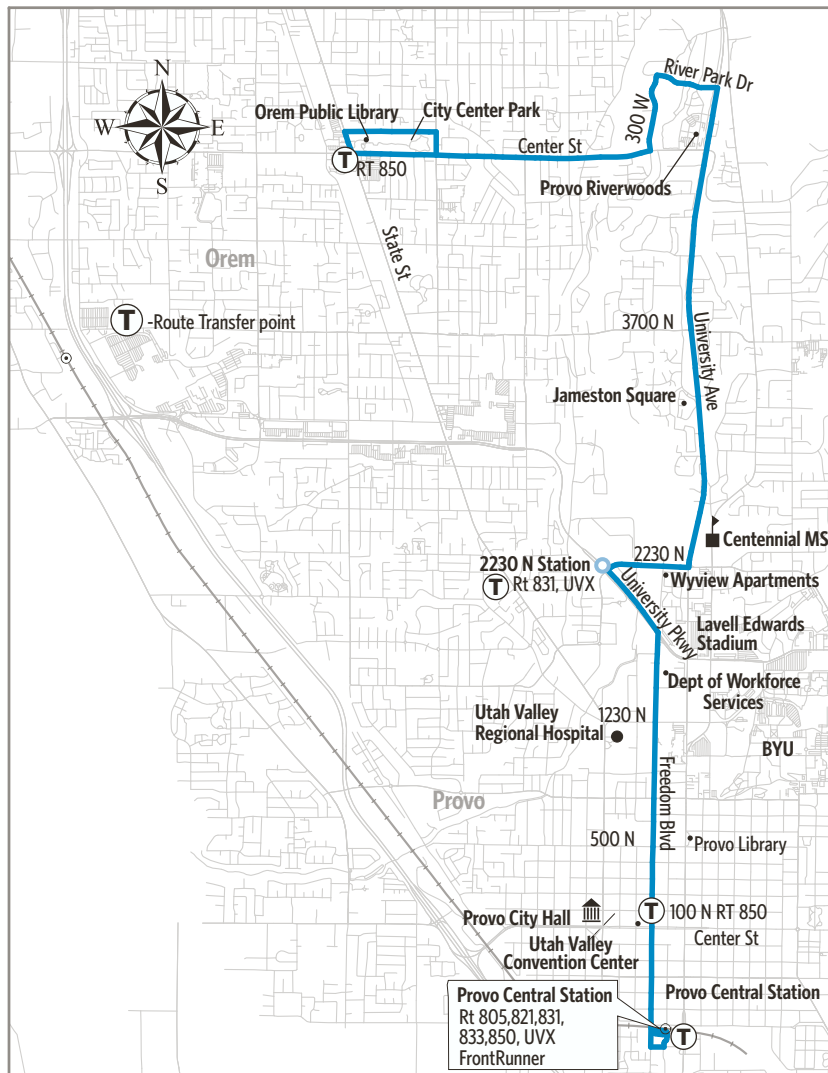

## Route 834-Riverwoods/Provo Station

For Information Call 801-RIDE-UTA (801-743-3882)  
outside Salt Lake County 888-RIDE-UTA (888-743-3882)  
www.rideuta.com

### HOW TO USE THIS SCHEDULE

Determine your timepoint based on when you want to leave or when you want to arrive. Read across for your destination and down for your time and direction of travel. A route map is provided to help you relate to the timepoints shown. Weekday, Saturday & Sunday schedules differ from one another.

### North To Orem City

Provo Central Station	2230 North Station	3700 N & University Ave	300 W & River Park Dr	Center & State
720a	730a	734a	738a	746a
820	830	834	838	846
920	930	934	938	946
1020	1030	1034	1038	1046
1120	1130	1134	1138	1146
1220p	1230p	1234p	1238p	1246p
120	130	134	138	146
220	230	234	238	246
320	330	334	338	346
420	430	434	438	446
520	530	534	538	546