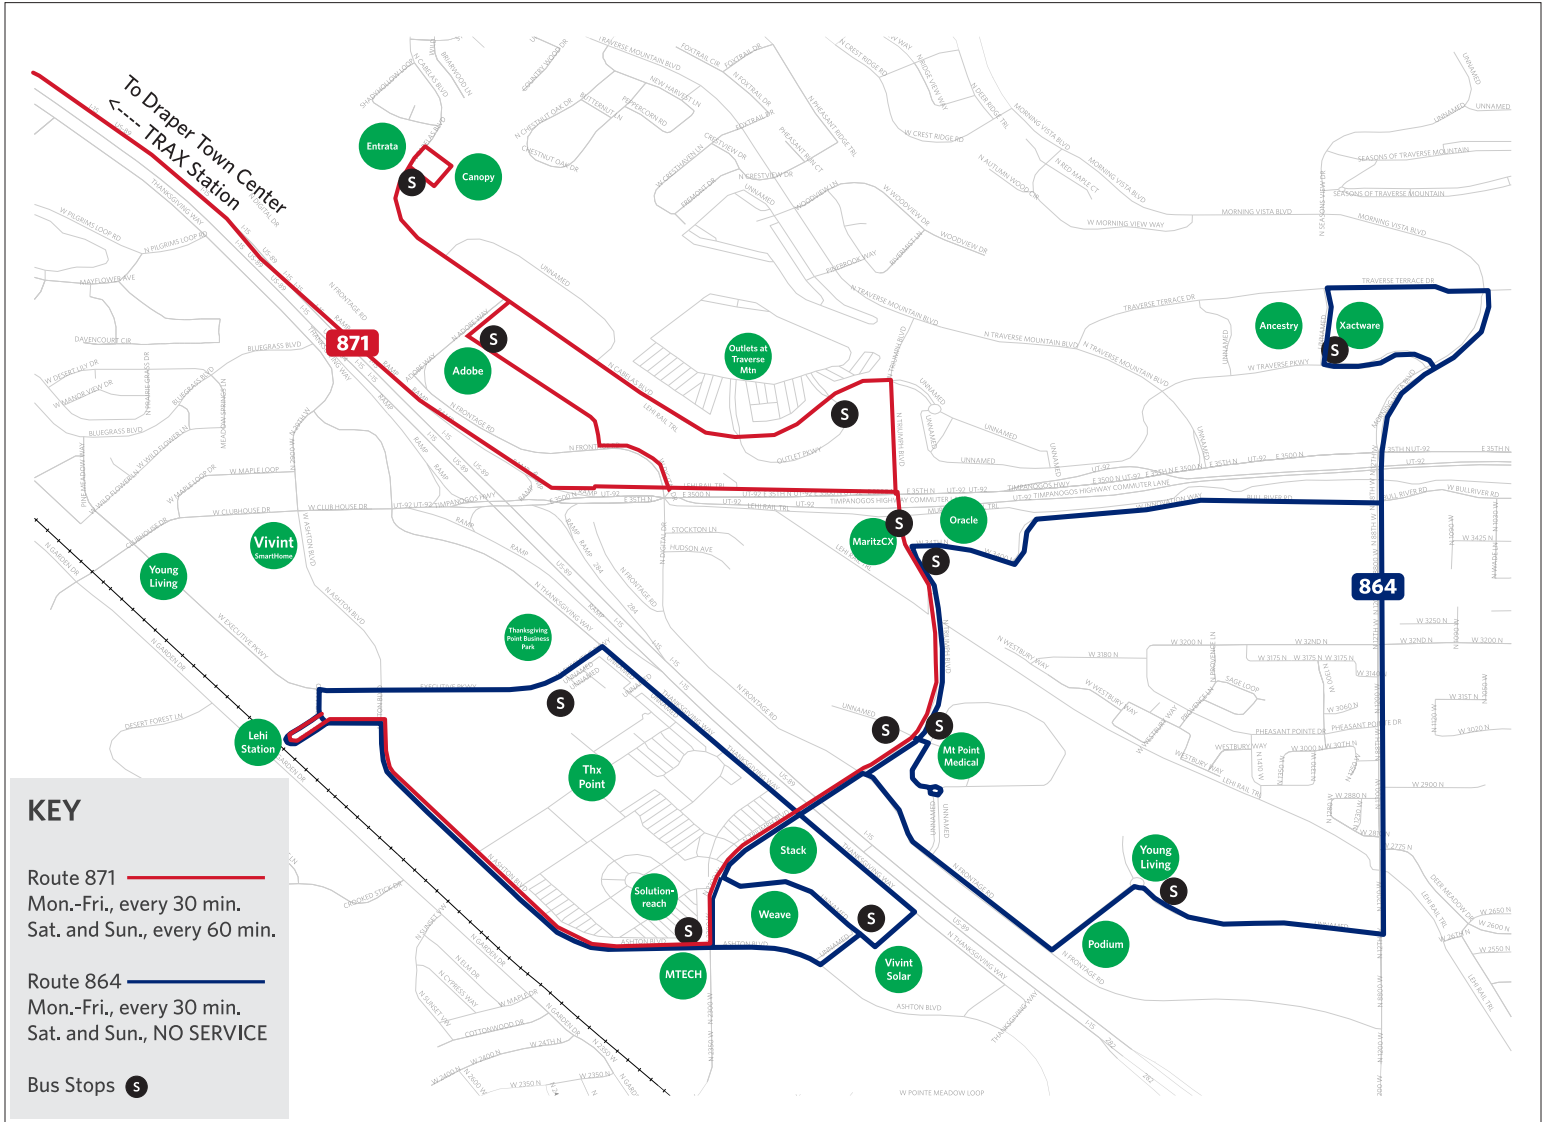

New Transit Service Coming This August

- Two new routes with all day service to the Tech Corridor
- Direct connection to Draper Town Center TRAX and Lehi FrontRunner Stations
 - Weekday service every 30 minutes

Locations served:

- | | |
|--|---|
| <ul style="list-style-type: none"> • Adobe • Ancestry • Canopy • Entrata • Lehi FrontRunner Station • Mountain Point Medical Center • Oracle • Draper Town Center TRAX • Vivint SmartHome • Vivint Solar | <ul style="list-style-type: none"> • MaritzCX • MTECH • Outlets at Traverse Mountain • Podium • Thanksgiving Point Business Park • Xactware • Young Living (east side) • Solutionreach • Stack Realty • Weave |
|--|---|