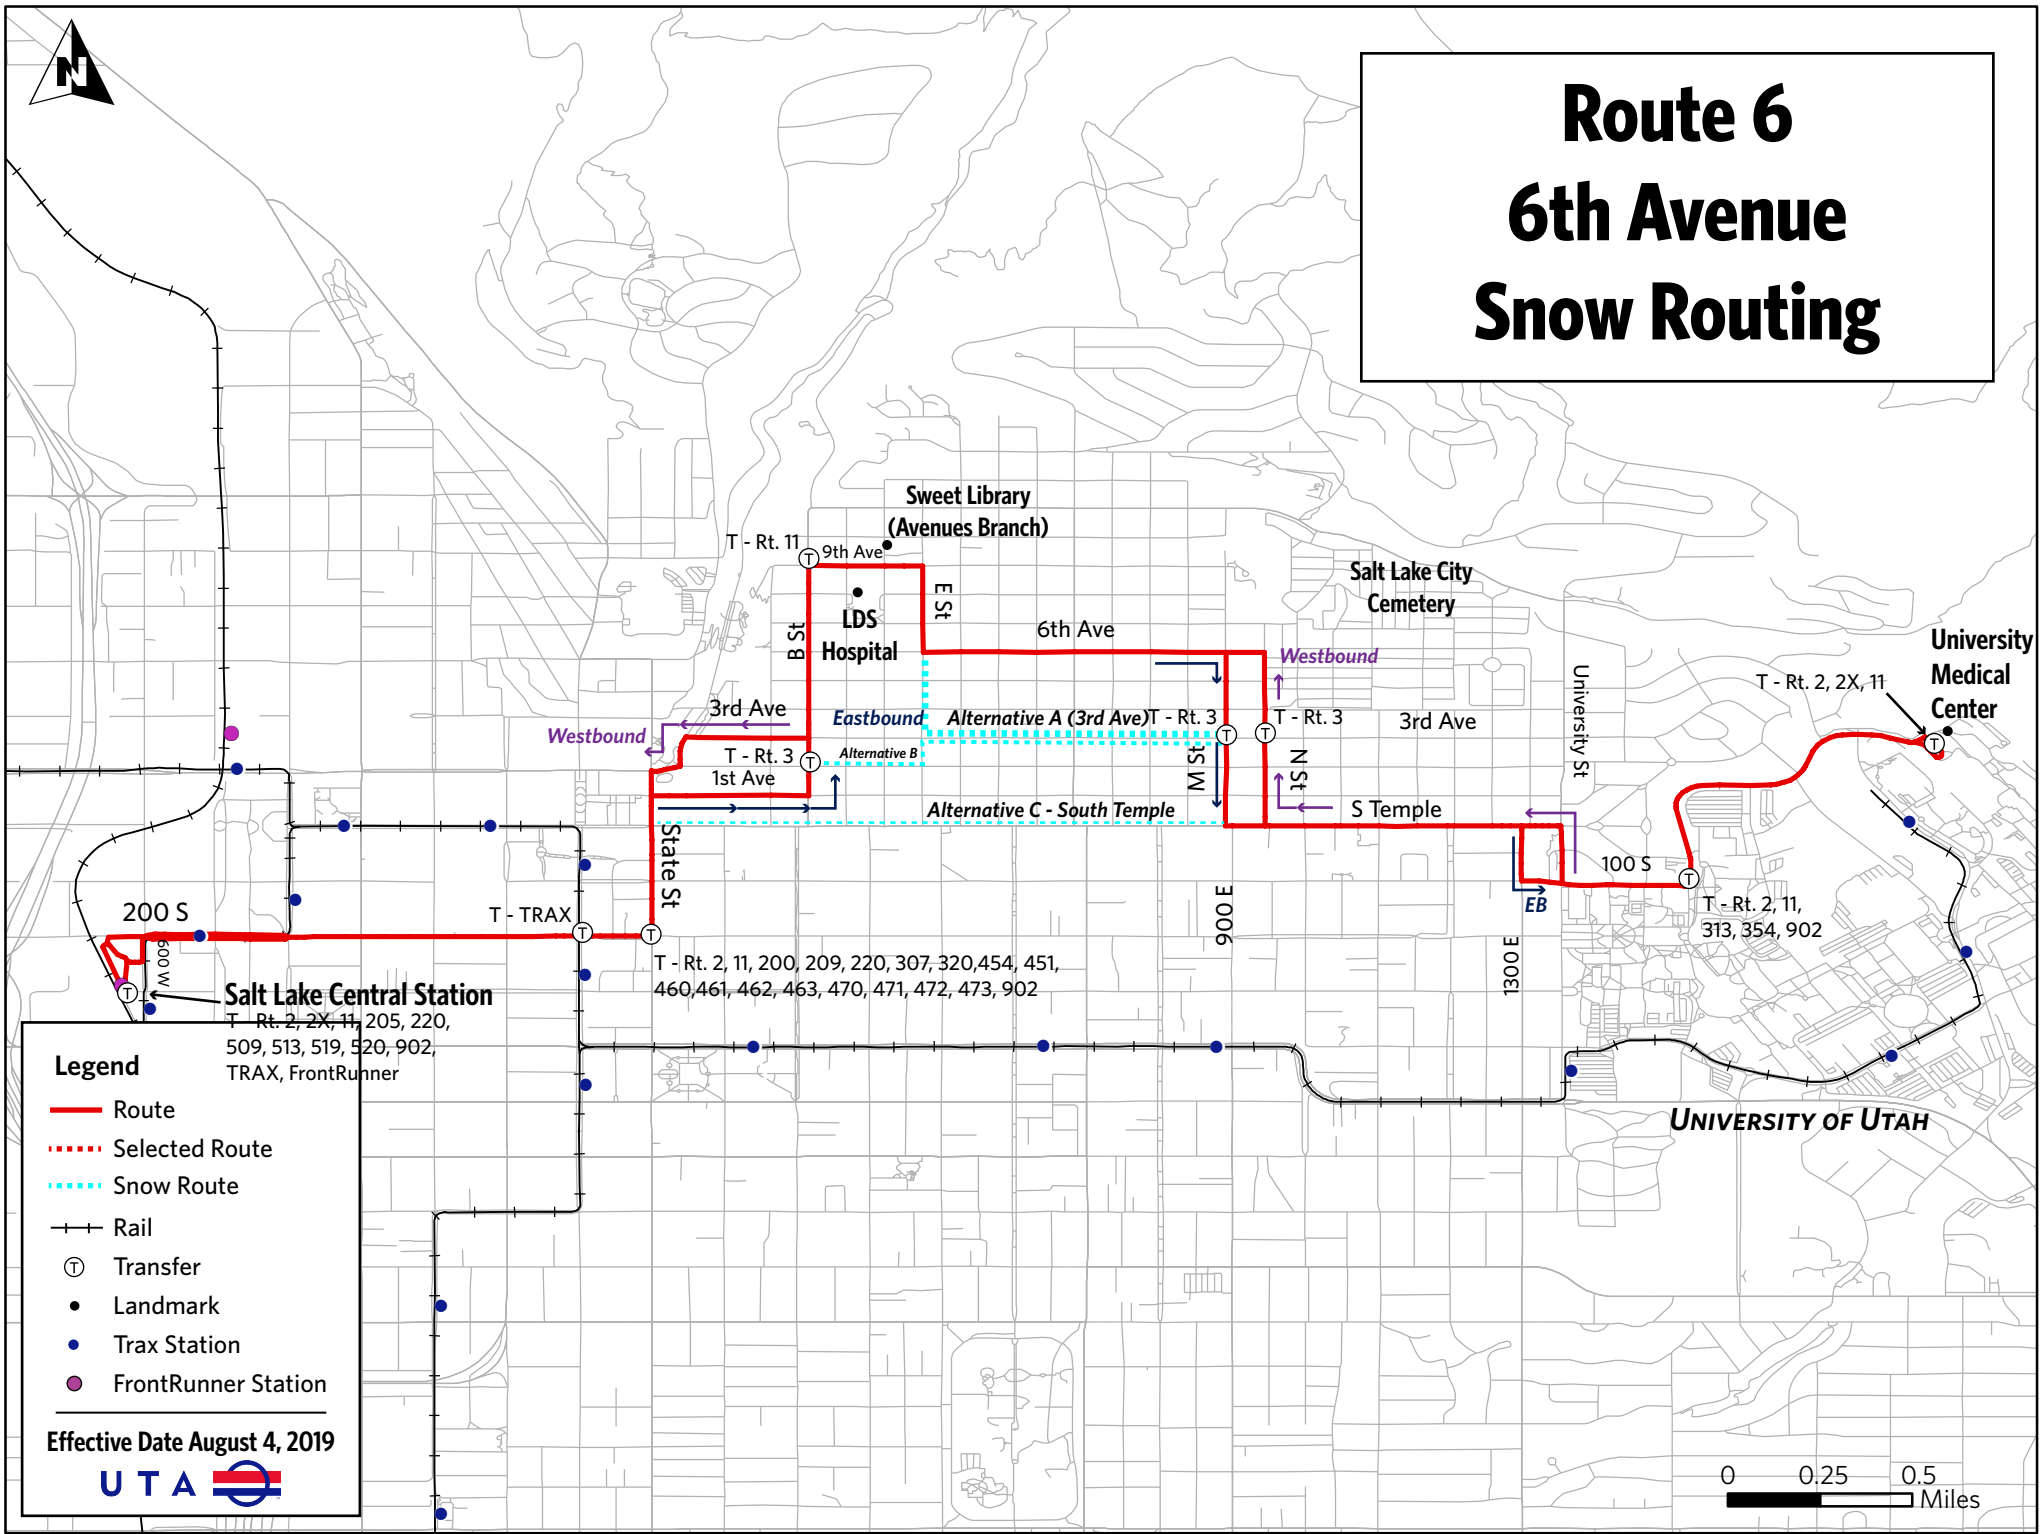

Route 6 6th Avenue Snow Routing

Salt Lake Central Station
 T - Rt. 2, 2X, 11, 205, 220,
 509, 513, 519, 520, 902,
 TRAX, FrontRunner

T - Rt. 2, 11, 200, 209, 220, 307, 320, 454, 451,
 460, 461, 462, 463, 470, 471, 472, 473, 902

T - Rt. 2, 11,
 313, 354, 902

T - Rt. 11

T - Rt. 3

T - Rt. 3

T - Rt. 2, 2X, 11

Westbound

Eastbound

Westbound

EB

**Sweet Library
(Avenues Branch)**

**LDS
Hospital**

**Salt Lake City
Cemetery**

**University
Medical
Center**

Alternative A (3rd Ave)

Alternative B

Alternative C - South Temple