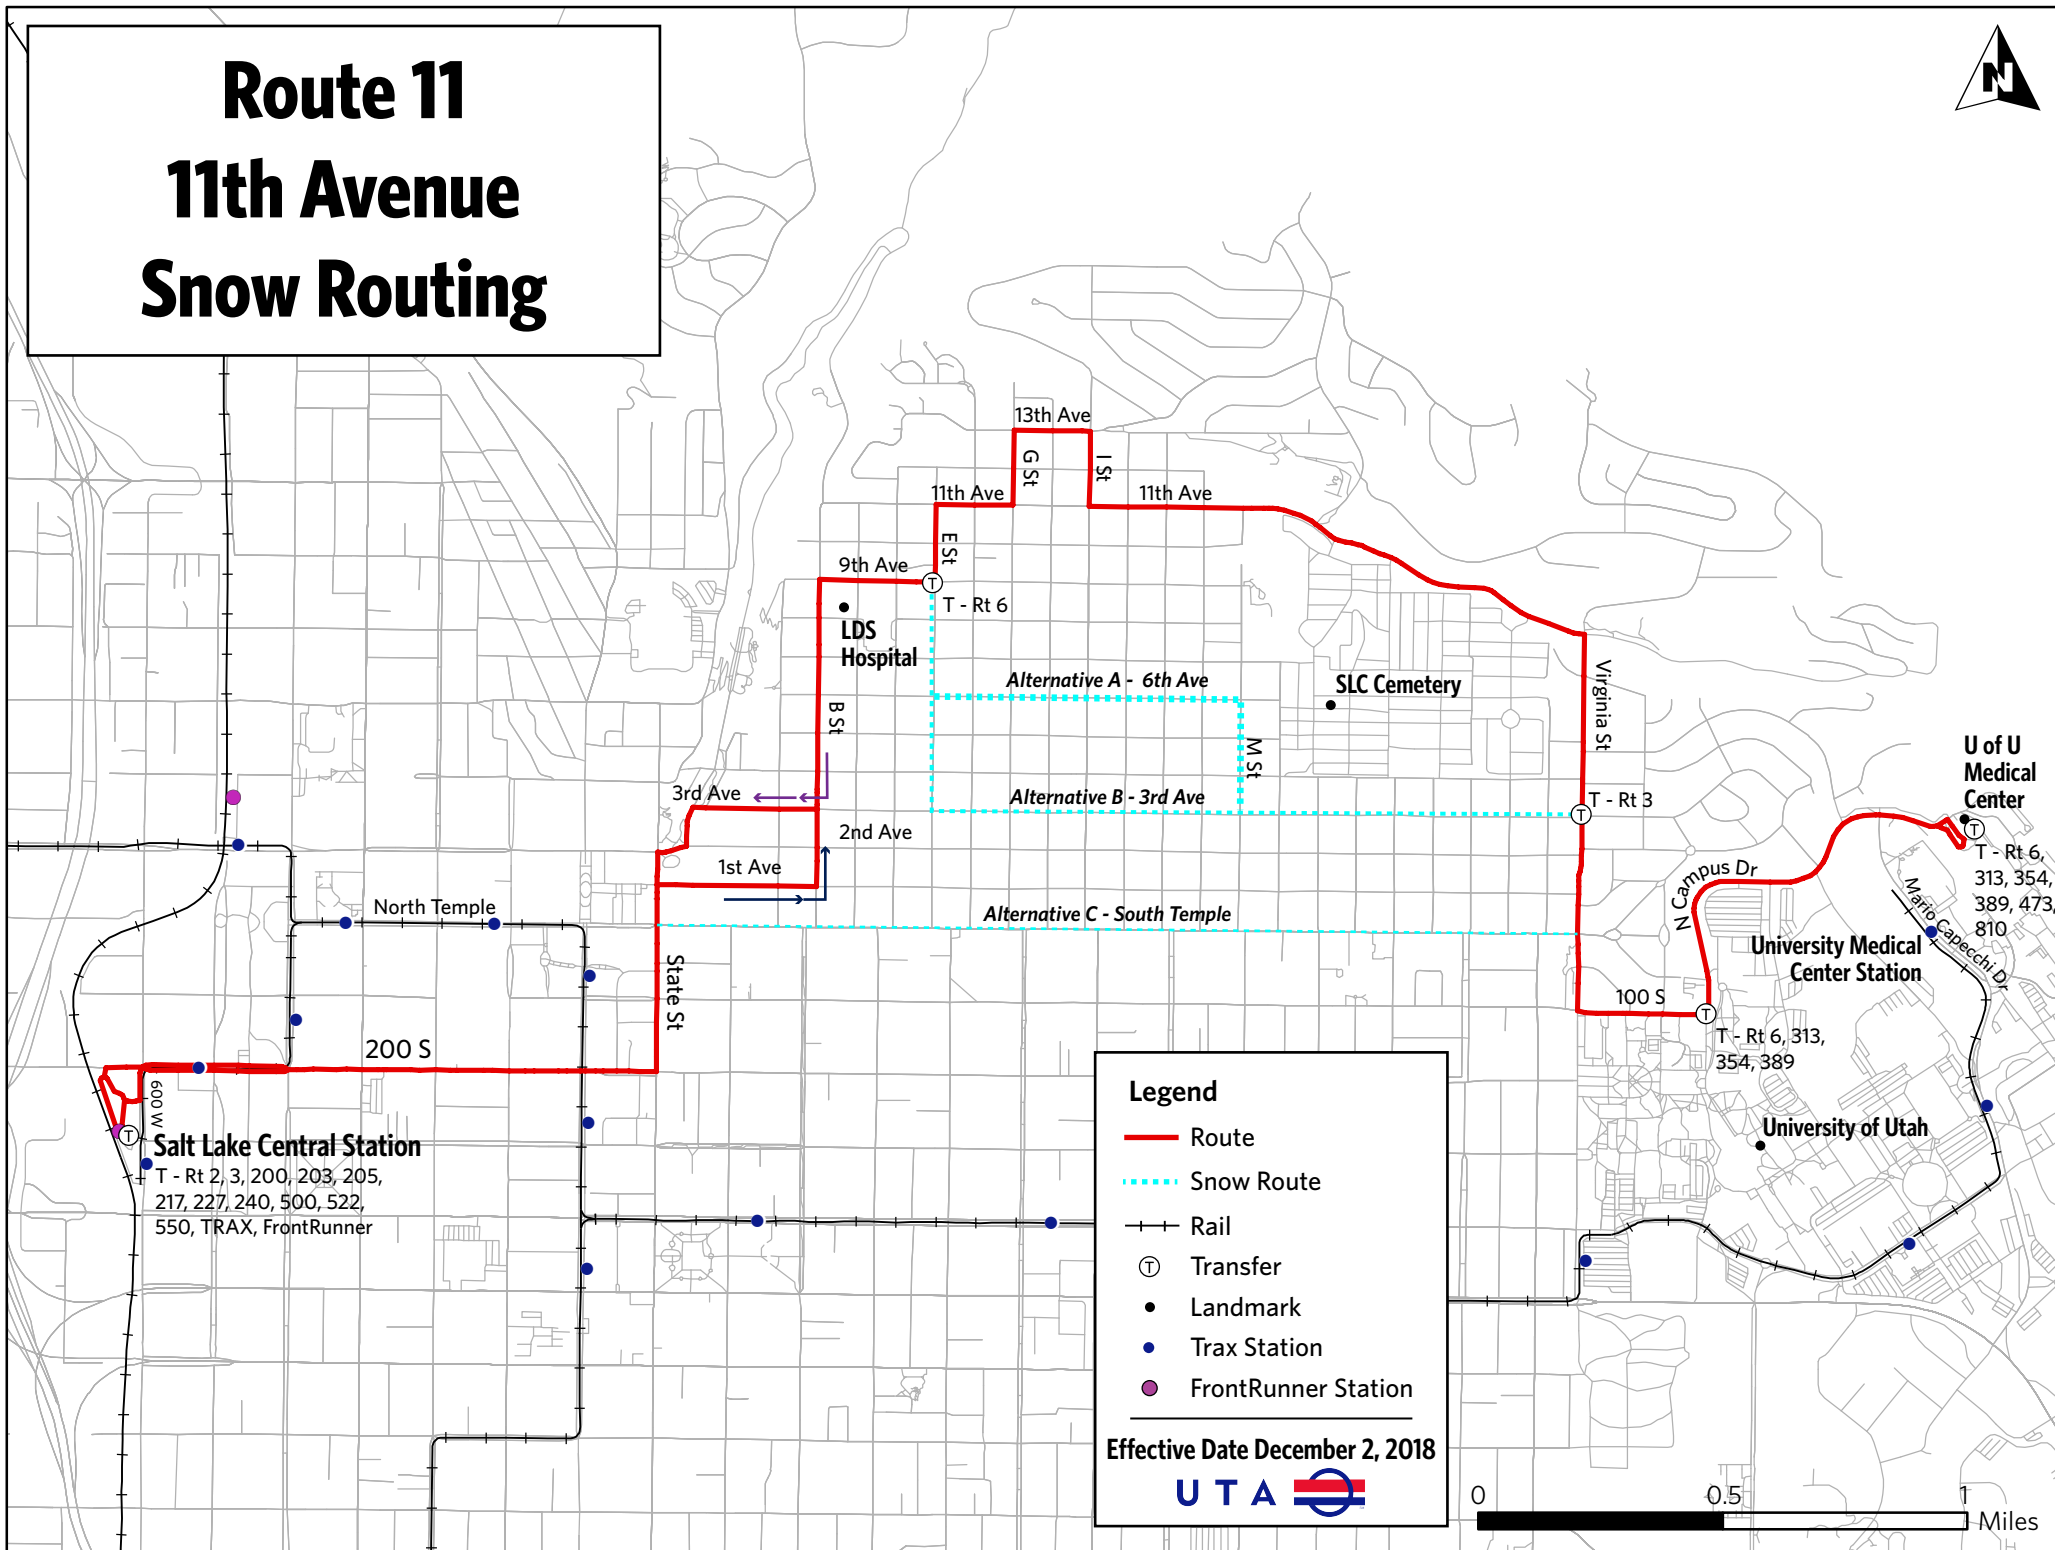

Route 11

11th Avenue

Snow Routing

Legend

- Route
- ⋯ Snow Route
- +— Rail
- ⊕ Transfer
- Landmark
- Trax Station
- FrontRunner Station

Effective Date December 2, 2018