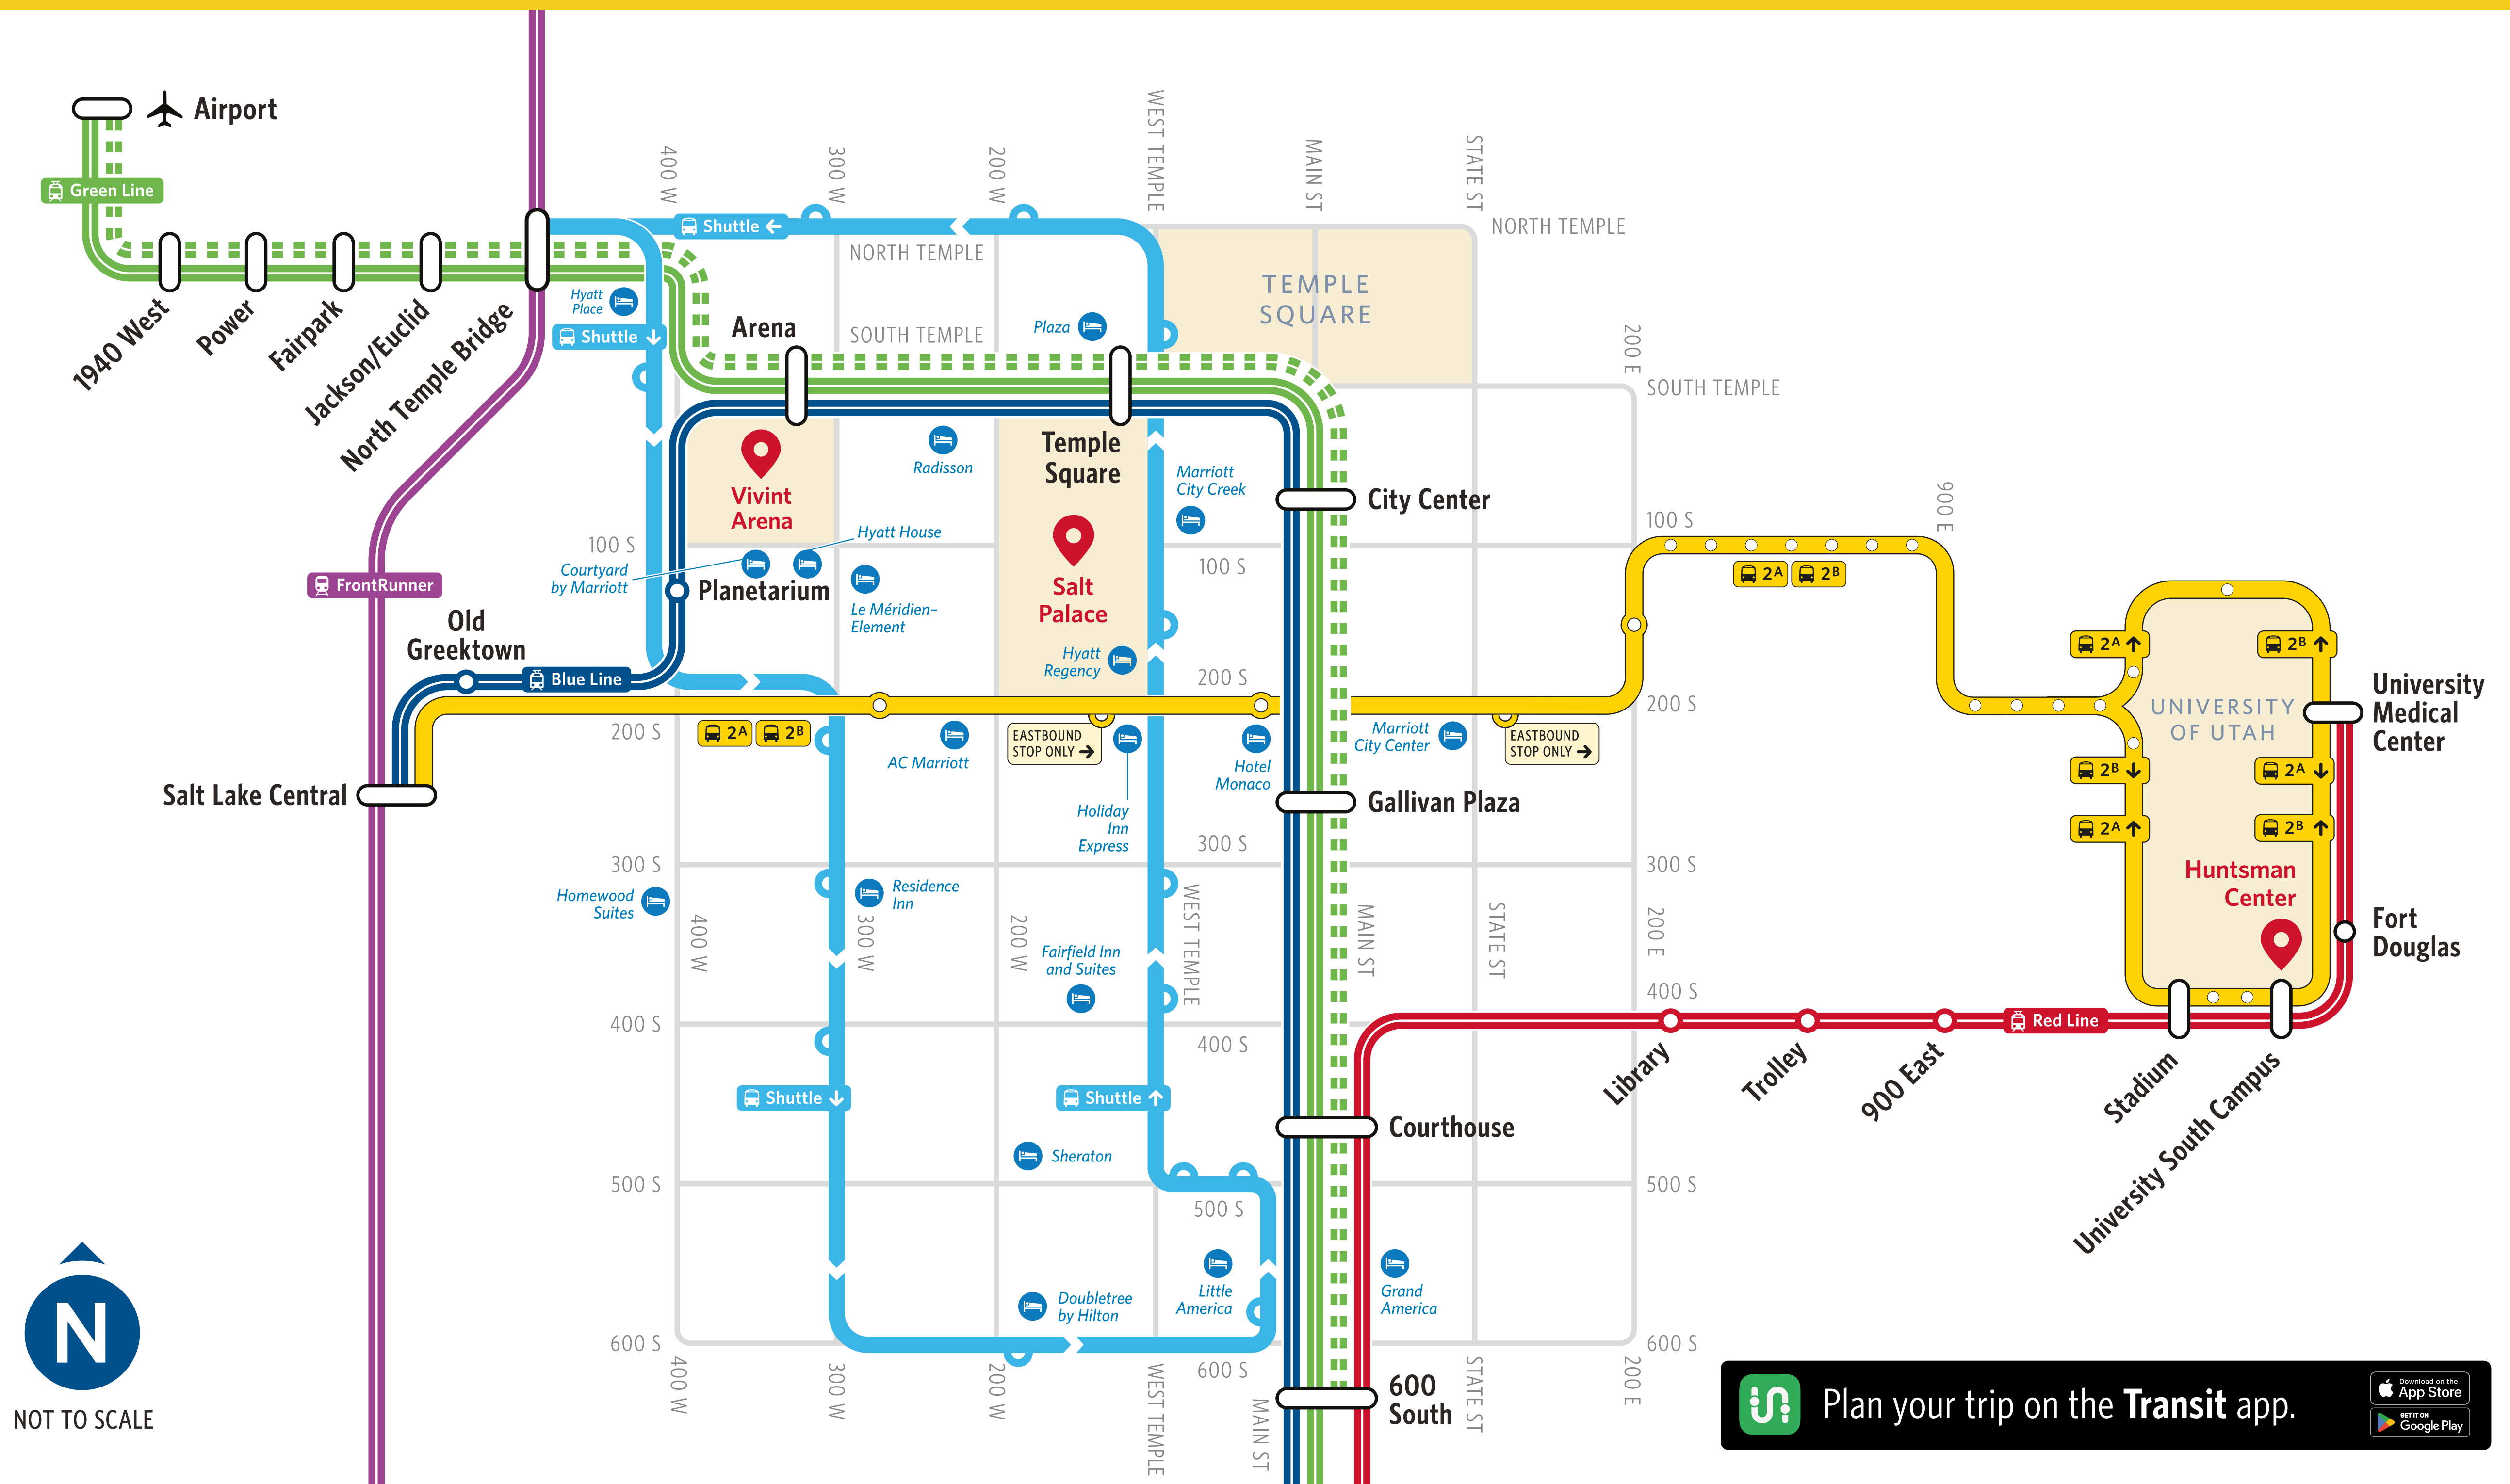

2023 All-Star Weekend EVENT SERVICE

Service schedule for February 14-21

rideuta.com/nba | @RideUTA | 801-RIDE-UTA (743-3882)

TRAX Green Line Airport - West Valley Central

February 14-16 Every 15 minutes until approximately 11 pm
February 17-19 Every 15-30 minutes until approximately 2 am
February 20 and 21 Every 15 minutes until approximately 11 pm

TRAX Green Line overnight Airport - 600 South

February 14-21 Every 30 minutes until approximately 5-6 am

Shuttle North Temple Bridge - Hotels and venues

February 14-16 Every 15 minutes until approximately midnight
February 17-19 Every 15 minutes until approximately 2:30 am
February 20 and 21 Every 15 minutes until approximately midnight

FrontRunner Ogden - Provo Central

February 14-16, 21 Every 30-60 minutes until approximately 11 pm
February 17 Every 30-60 minutes until approximately 2:30 am
February 18 and 19 Every 60 minutes until approximately 2:30 am
February 20 Every 60 minutes until approximately 11 pm

Routes 2A and 2B Salt Lake Central - University of Utah

February 14-16 Every 6-9 minutes until approximately midnight
February 17-19 Every 6-9 minutes until approximately 2 am
February 20 and 21 Every 6-9 minutes until approximately midnight

TRAX Blue Line Salt Lake Central - Draper Town Center

TRAX Red Line U. Medical Center - Daybreak Parkway

February 14-16, 21 Every 15 minutes until approximately 11 pm
February 17-19 Every 15-30 minutes until approximately 2 am
February 20 Every 30 minutes until approximately 11 pm

Plan your trip on the Transit app.