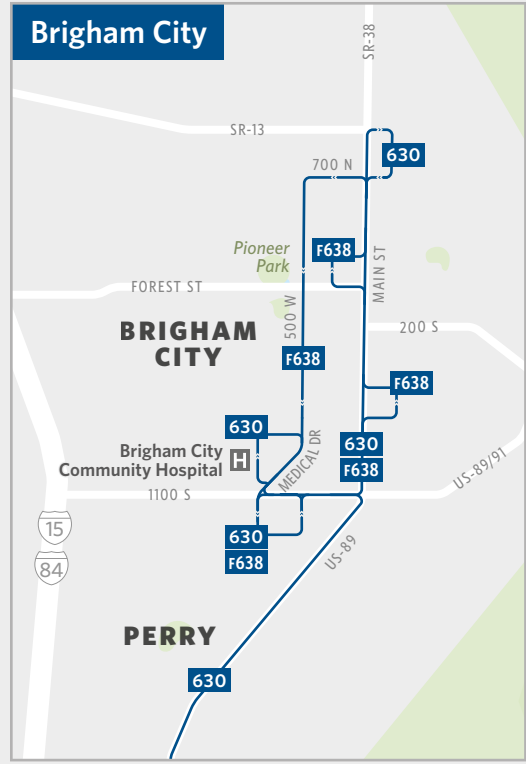

Weber & Davis SYSTEM MAP

Legend

- Rail**
- FrontRunner**
Intercity train service running every 30-60 minutes Monday-Saturday only
- Bus**
- Frequent bus**
Runs every 15 minutes
- Regular bus**
Runs every 20 or more minutes
- Limited bus**
Routes with limited service
- Ski bus**
Service to ski resorts
No service outside ski season—check rideuta.com/ski for exact dates
- UTA On Demand**
Microtransit service
- Park-and-ride**

Plan your trip

Transit, UTA's preferred trip planning app
Find schedule info, see bus and train locations, and get notified about detours and service disruptions in real time.

More information at rideuta.com