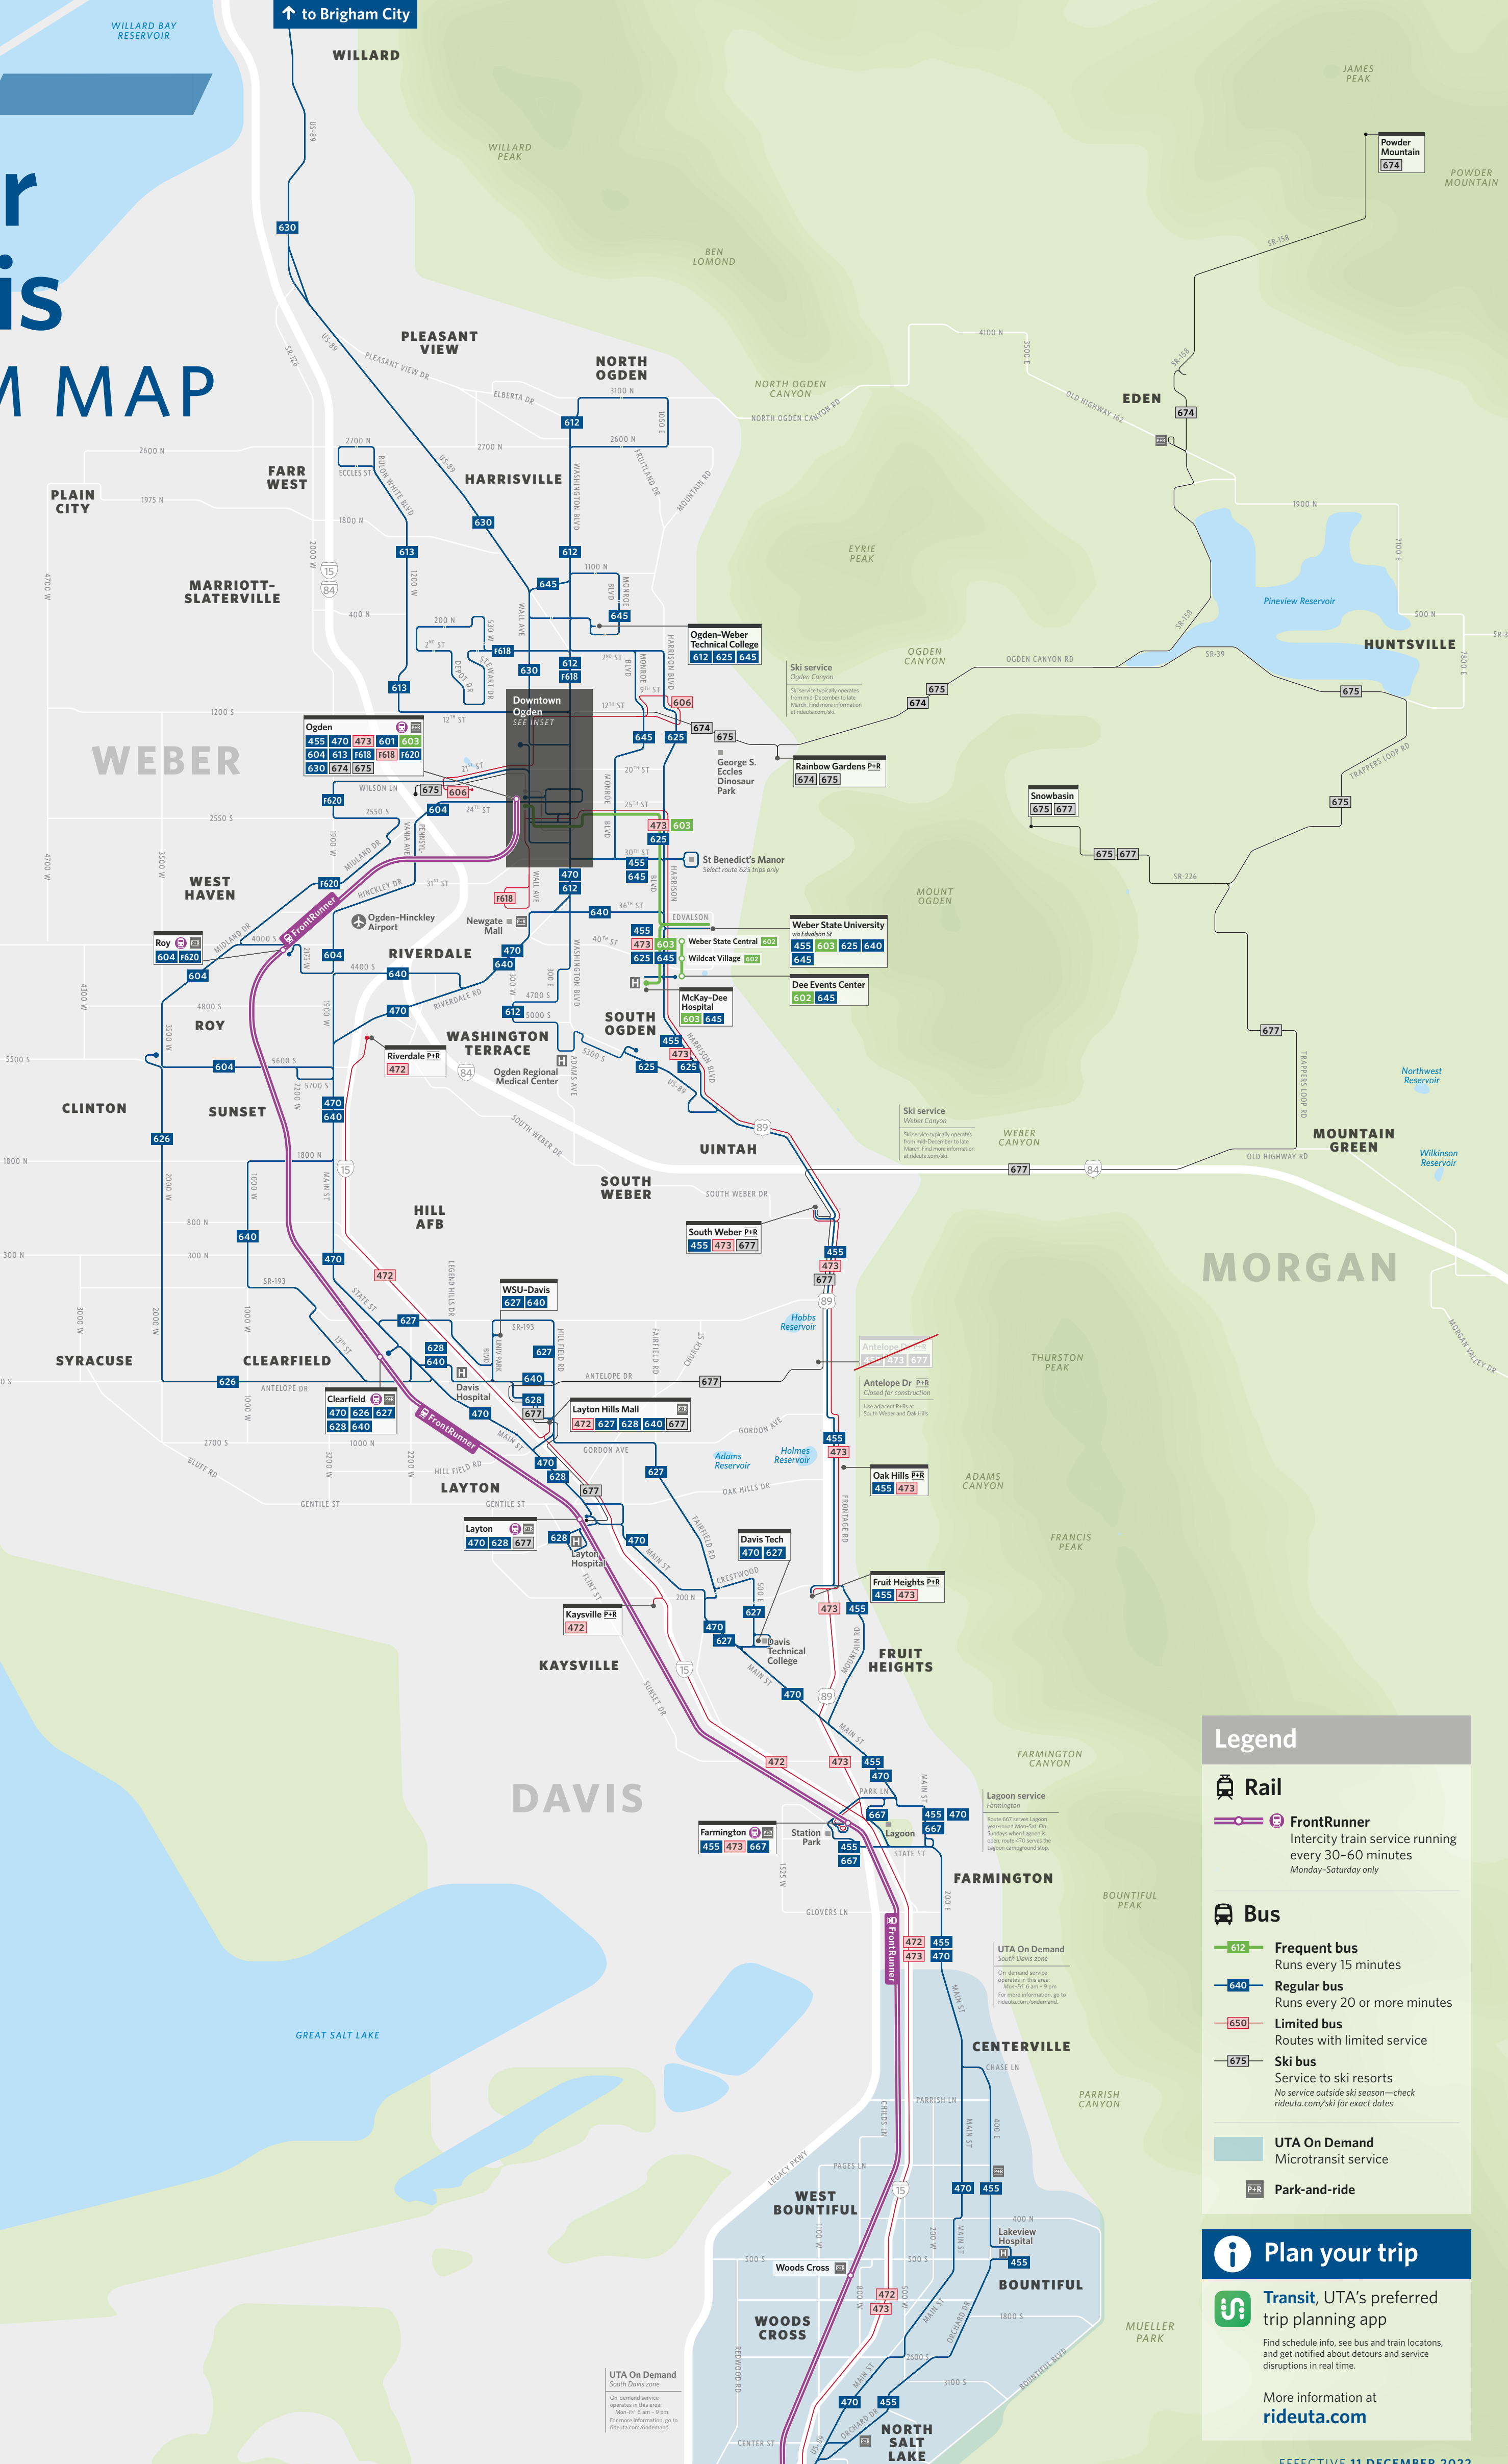

Weber & Davis SYSTEM MAP

Legend

- Rail**
- FrontRunner**
Intercity train service running every 30-60 minutes Monday-Saturday only
- Bus**
- Frequent bus**
Runs every 15 minutes
- Regular bus**
Runs every 20 or more minutes
- Limited bus**
Routes with limited service
- Ski bus**
Service to ski resorts
No service outside ski season—check rideuta.com/ski for exact dates
- UTA On Demand**
Microtransit service
- Park-and-ride**

Plan your trip

Transit, UTA's preferred trip planning app
Find schedule info, see bus and train locations, and get notified about detours and service disruptions in real time.

More information at rideuta.com