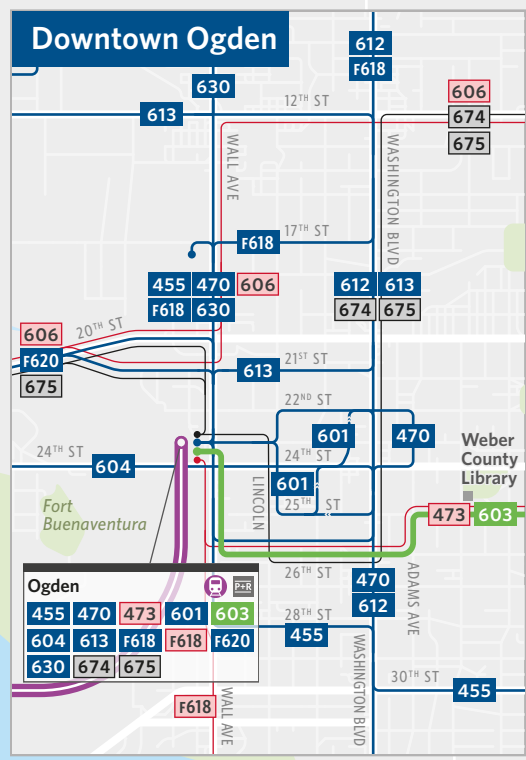

Weber & Davis SYSTEM MAP

Legend

- Rail**
- FrontRunner**
Intercity train service running every 30-60 minutes Monday-Saturday only
- Bus**
- Frequent bus**
Runs every 15 minutes
- Regular bus**
Runs every 20 or more minutes
- Limited bus**
Routes with limited service
- Ski bus**
Service to ski resorts
No service outside ski season—check rideuta.com/ski for exact dates
- UTA On Demand**
Microtransit service
- Park-and-ride**

Plan your trip

Transit, UTA's preferred trip planning app
Find schedule info, see bus and train locations, and get notified about detours and service disruptions in real time.

More information at rideuta.com