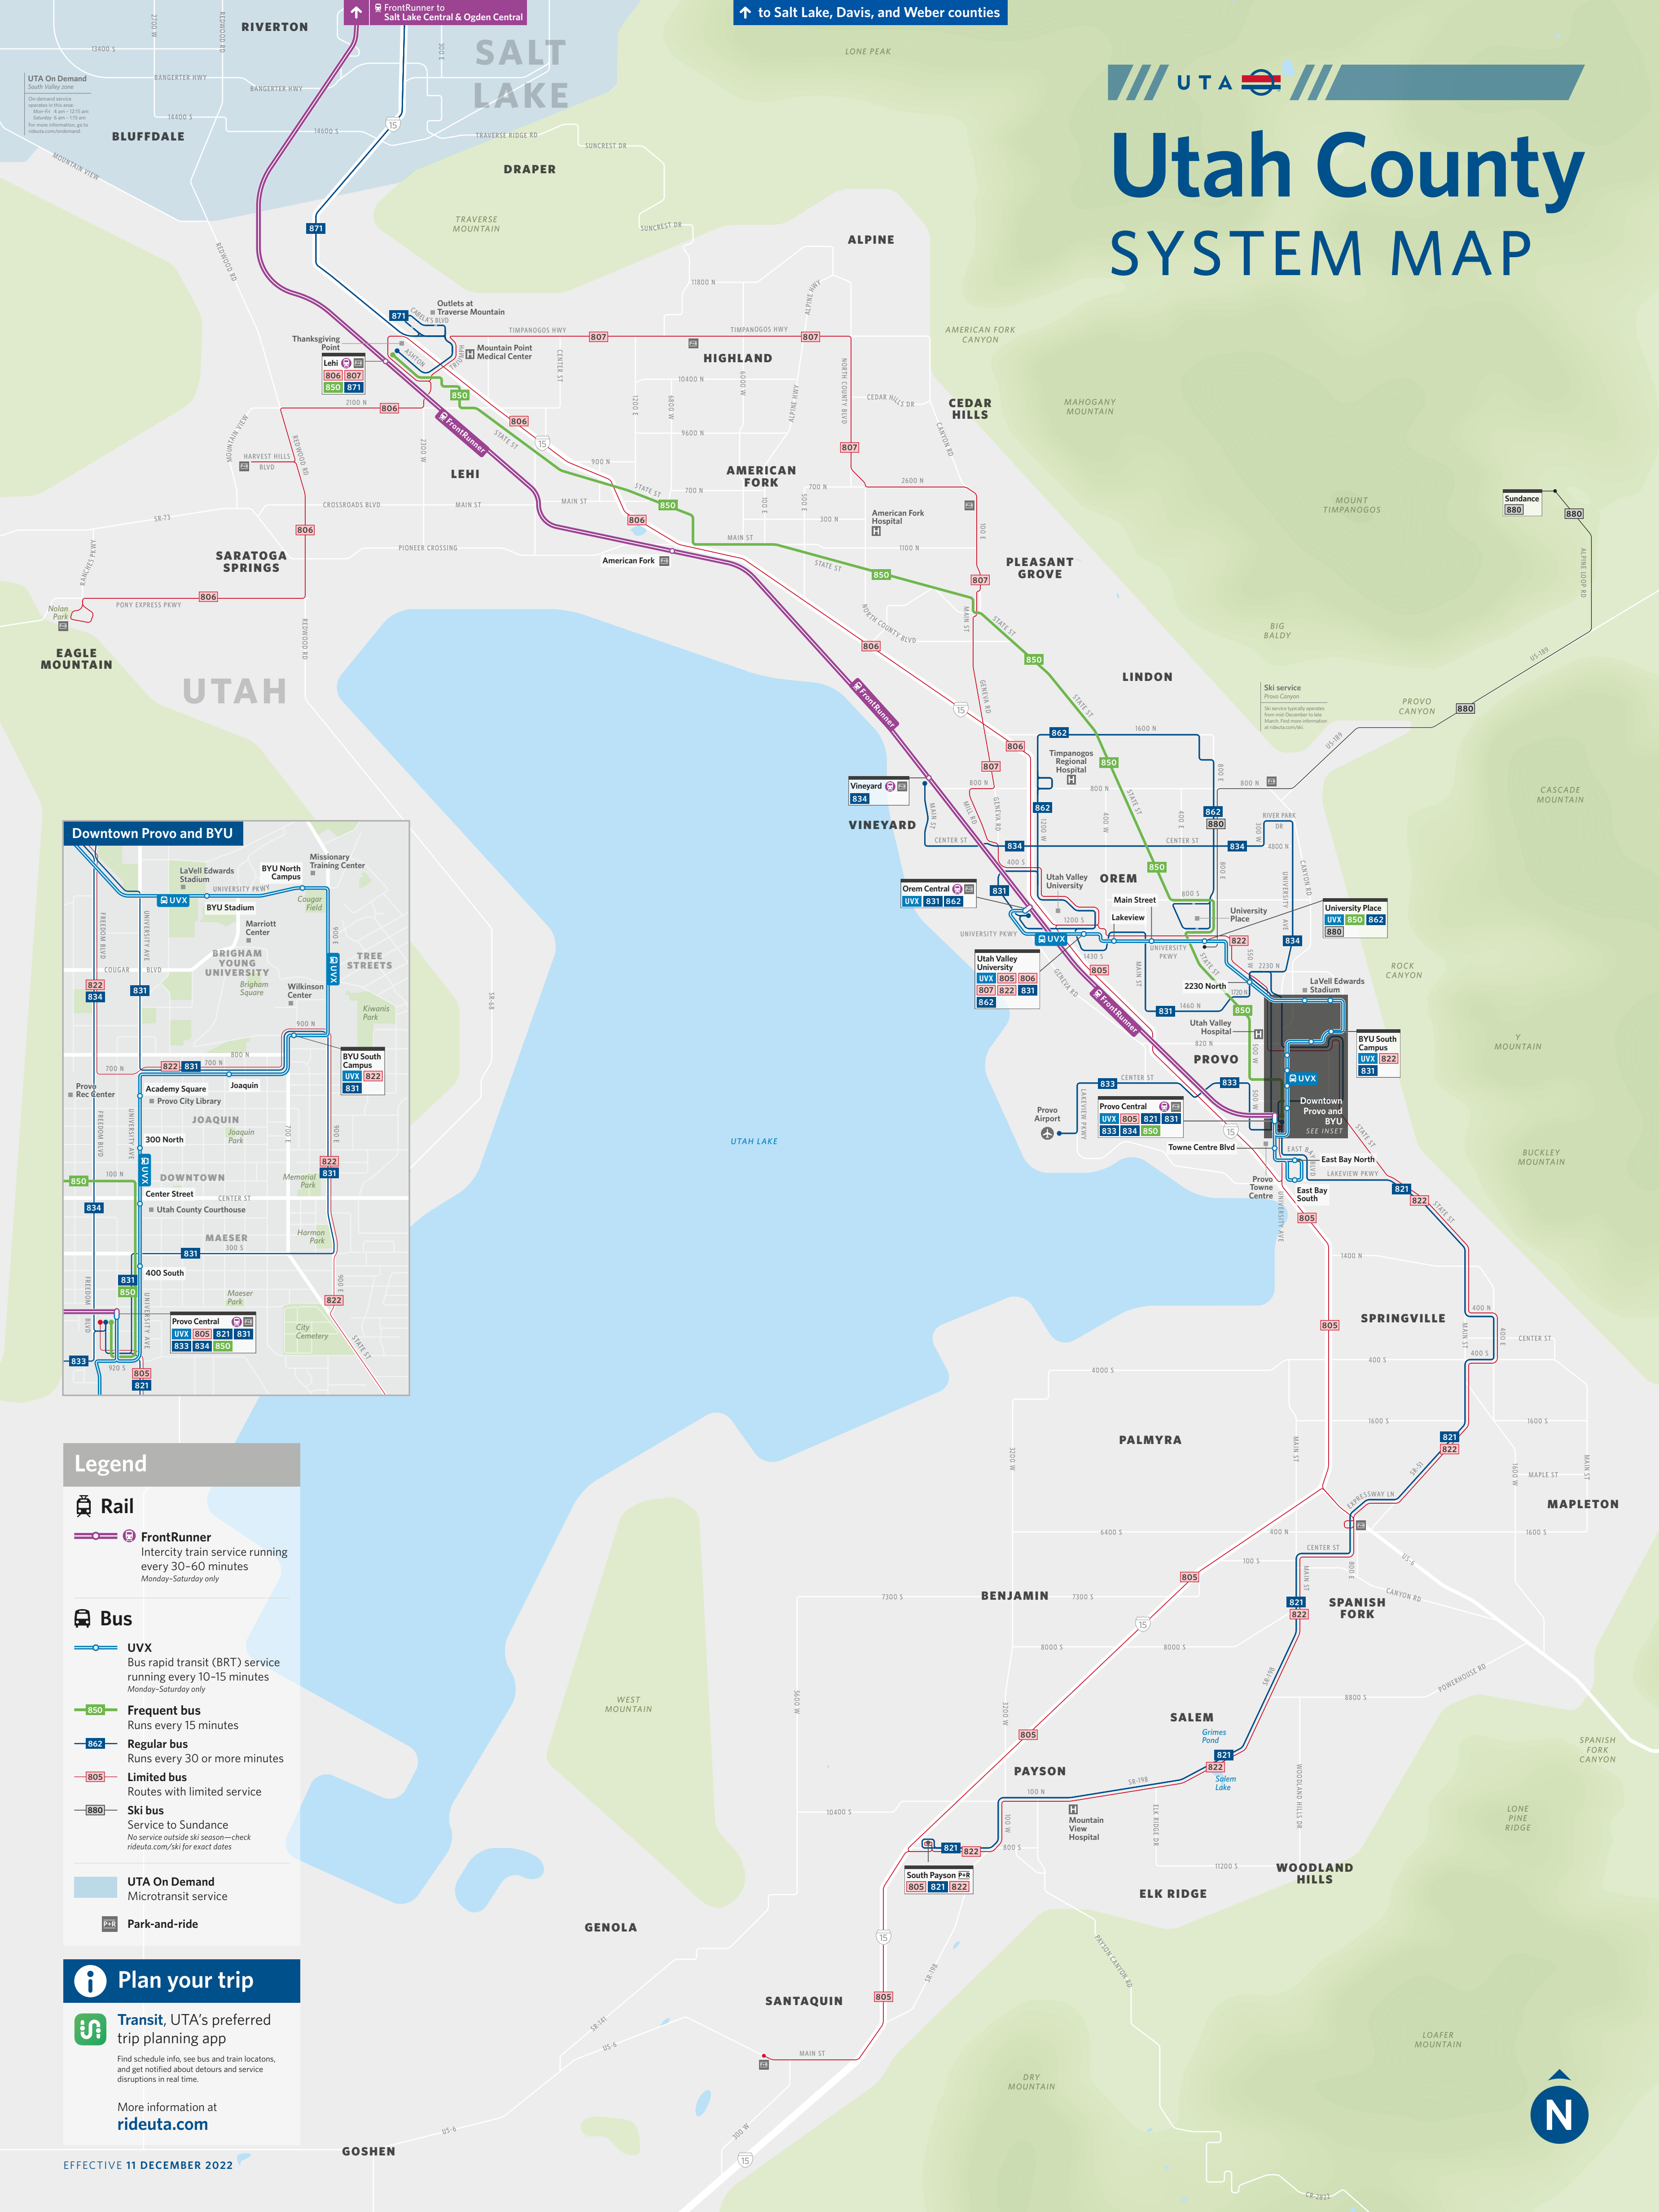

# Utah County SYSTEM MAP

### Legend

- Rail**
- FrontRunner**  
Intercity train service running every 30-60 minutes Monday-Saturday only
- Bus**
- UVX**  
Bus rapid transit (BRT) service running every 10-15 minutes Monday-Saturday only
- Frequent bus**  
Runs every 15 minutes
- Regular bus**  
Runs every 30 or more minutes
- Limited bus**  
Routes with limited service
- Ski bus**  
Service to Sundance  
No service outside ski season—check rideuta.com/ski for exact dates
- UTA On Demand**  
Microtransit service
- Park-and-ride**

### Plan your trip

**Transit**, UTA's preferred trip planning app

Find schedule info, see bus and train locations, and get notified about detours and service disruptions in real time.

More information at [rideuta.com](http://rideuta.com)