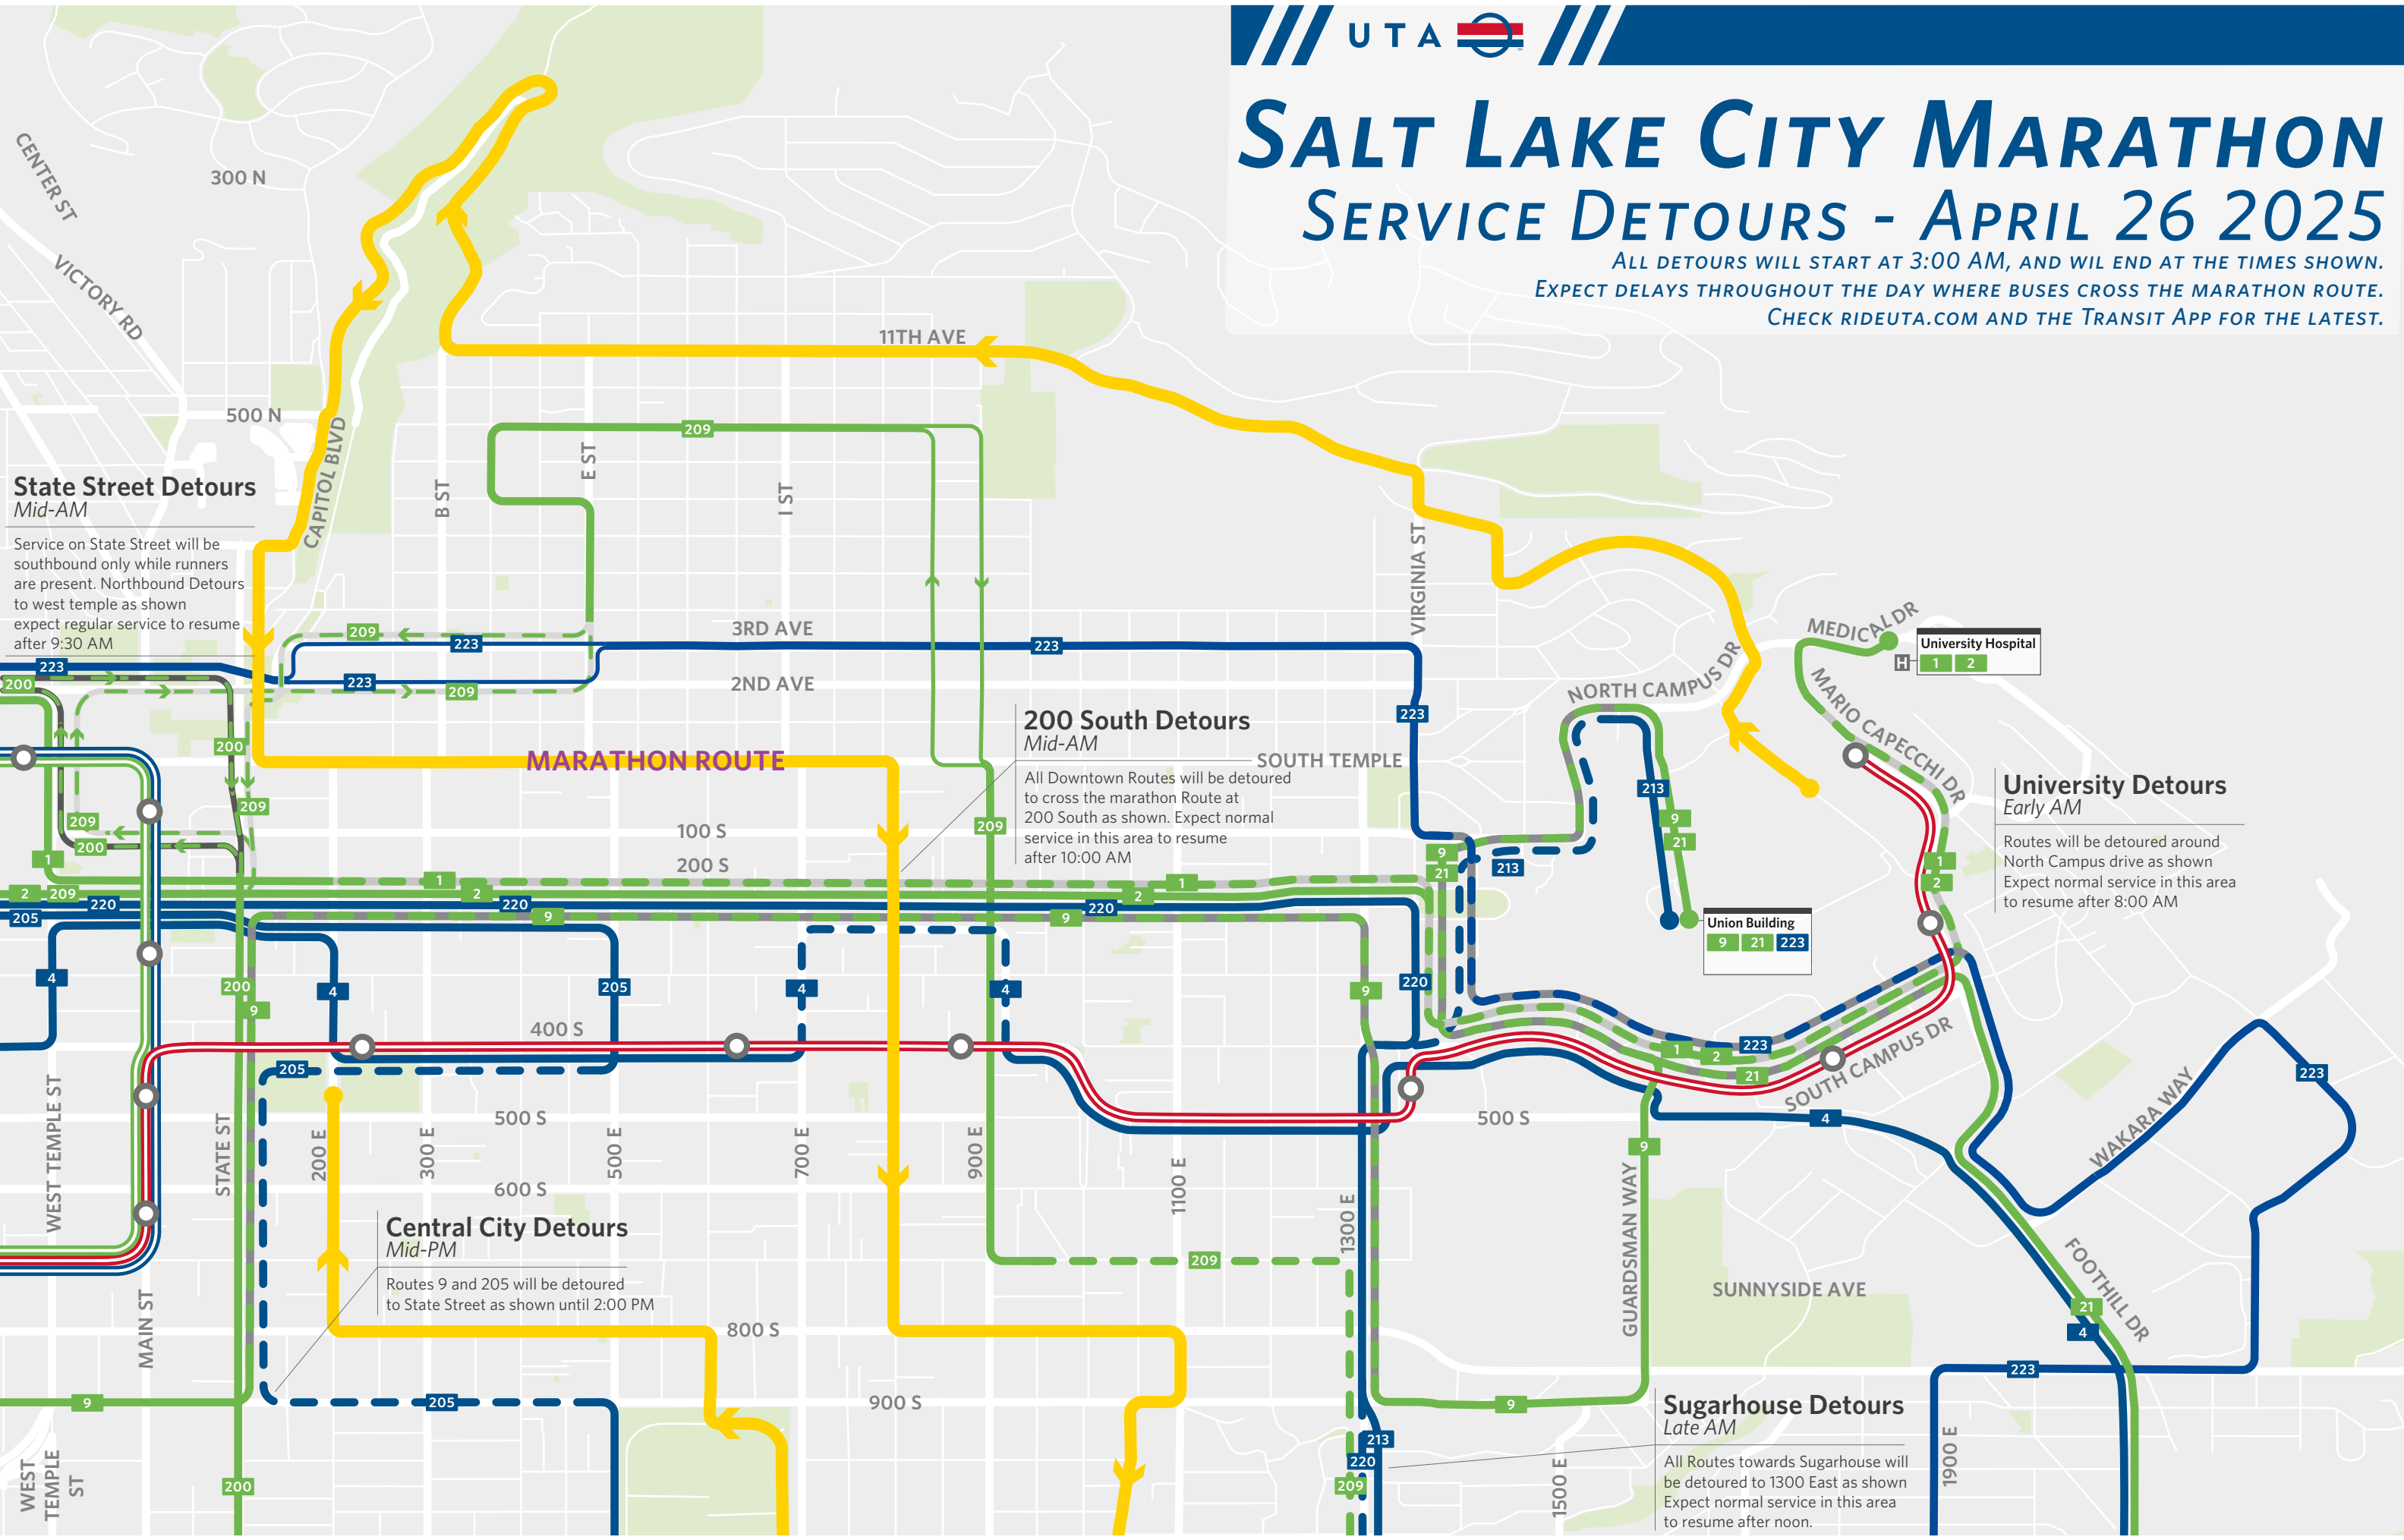

SALT LAKE CITY MARATHON

SERVICE DETOURS - APRIL 26 2025

ALL DETOURS WILL START AT 3:00 AM, AND WILL END AT THE TIMES SHOWN.
 EXPECT DELAYS THROUGHOUT THE DAY WHERE BUSES CROSS THE MARATHON ROUTE.
 CHECK [RIDEUTA.COM](http://rideuta.com) AND THE TRANSIT APP FOR THE LATEST.

State Street Detours

Mid-AM
 Service on State Street will be southbound only while runners are present. Northbound Detours to west temple as shown expect regular service to resume after 9:30 AM

200 South Detours

Mid-AM
 All Downtown Routes will be detoured to cross the marathon Route at 200 South as shown. Expect normal service in this area to resume after 10:00 AM

Central City Detours

Mid-PM
 Routes 9 and 205 will be detoured to State Street as shown until 2:00 PM

University Detours

Early AM
 Routes will be detoured around North Campus drive as shown. Expect normal service in this area to resume after 8:00 AM

Sugarhouse Detours

Late AM
 All Routes towards Sugarhouse will be detoured to 1300 East as shown. Expect normal service in this area to resume after noon.