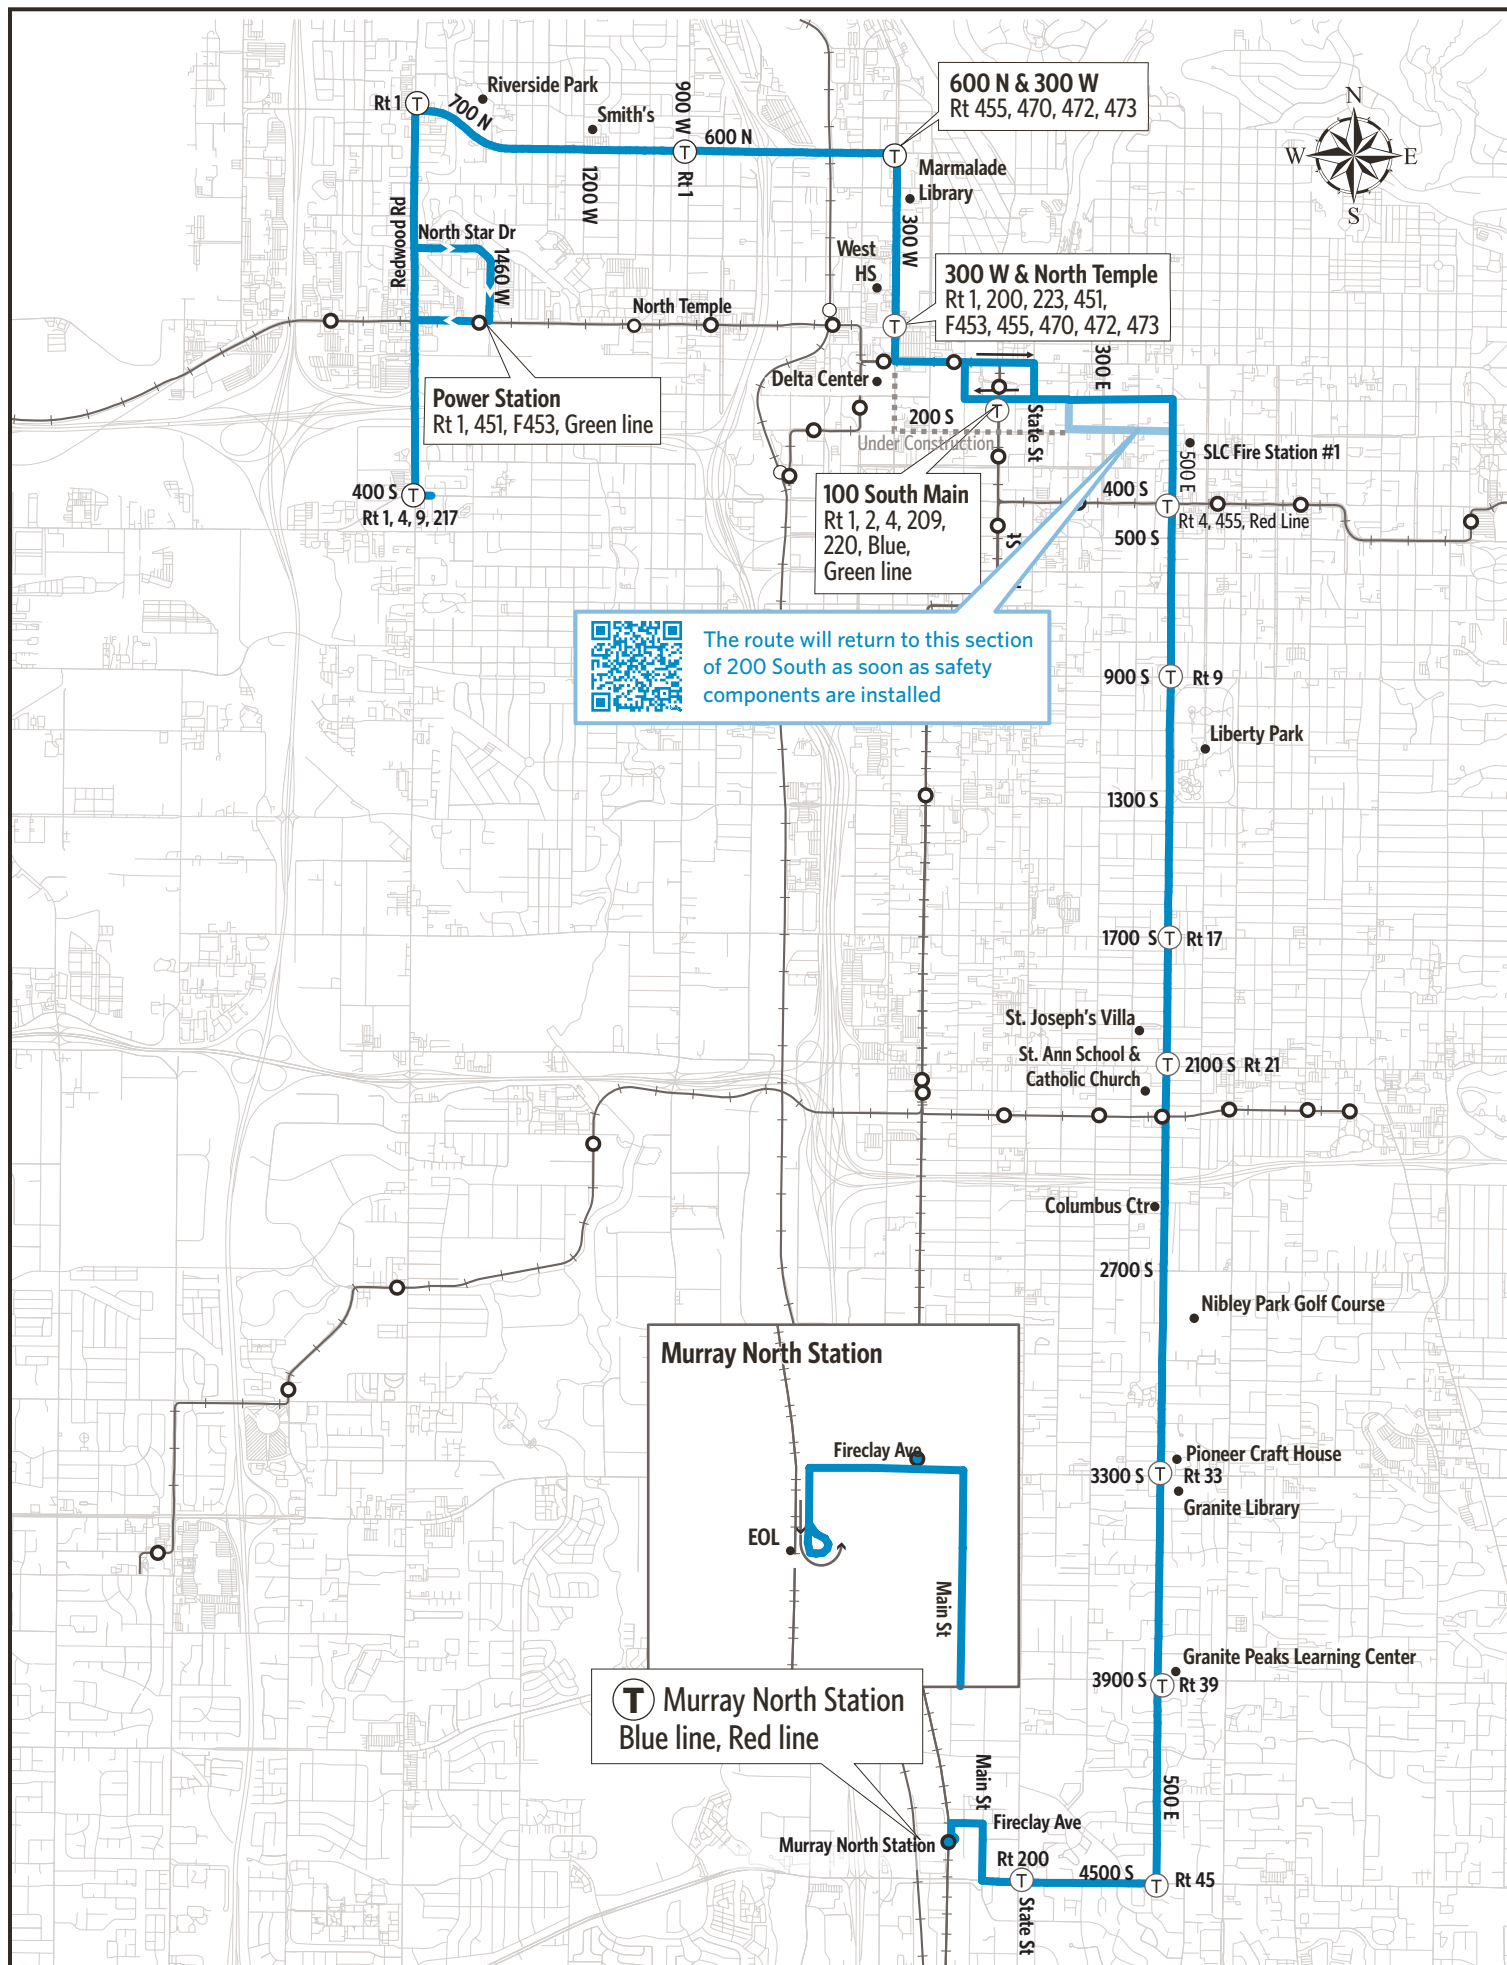

Route 205 - 500 East/Fairpark

SEE SOMETHING? SAY SOMETHING!

To contact UTA police:
Call: 801-287-EYES (801-287-3937)
Or Text UTATIP and your tip to 274637

INTERPRETER

801-RIDE-UTA
call (801-743-3882)
Toll-Free (888-743-3882)

Intérprete 口譯 thông dịch viên
해석자 tumač переводчик
インタプリタ Dolmetscher 通訳

For Information Call 801-RIDE-UTA (801-743-3882)
outside Salt Lake County 888-RIDE-UTA (888-743-3882)
www.rideuta.com

205

Fairpark/500 East

HOW TO USE THIS SCHEDULE

Determine your timepoint based on when you want to leave or when you want to arrive. Read across for your destination and down for your time and direction of travel. A route map is provided to help you relate to the timepoints shown. Weekday, Saturday & Sunday schedules differ from one another.

UTA SERVICE DIRECTORY

- General Information, Schedules, Trip Planning and Customer Feedback: 801-RIDE-UTA (801-743-3882)
- Outside Salt Lake County call 888-RIDE-UTA (888-743-3882)
- For 24 hour automated service for next bus available use option 1. Have stop number and 3 digit route number (use 0 or 00 if number is not 3 digits).
- Pass By Mail Information 801-287-2204
- For Employment information please visit <http://www.rideuta.com/careers/>
- Travel Training 801-287-2275

LOST AND FOUND

Weber/South Davis: 801-626-1207 option 3
Utah County: 801-227-8923
Salt Lake County: 801-287-4664

FARES

Exact Fare is required. Fares are subject to change.

ACCESSIBLE SERVICE

Wheelchair accessible buses are available on all routes. Alternate format schedules are available upon request. Telephone communication for deaf/hearing impaired persons is available by dialing 711.

TRANSFERS

Upon payment of a fare, a transfer is good for travel in any direction, including return trip, for two (2) hours until the time cut. The value of a transfer towards a fare on a more expensive service is the regular cash fare.

BIKES ON BUSES

The Bikes on Buses service is available on all buses, except Paratransit.

HOLIDAYS

Please check rideuta.com for holiday service information.

SNOW ROUTING

Please check rideuta.com/snow for information.