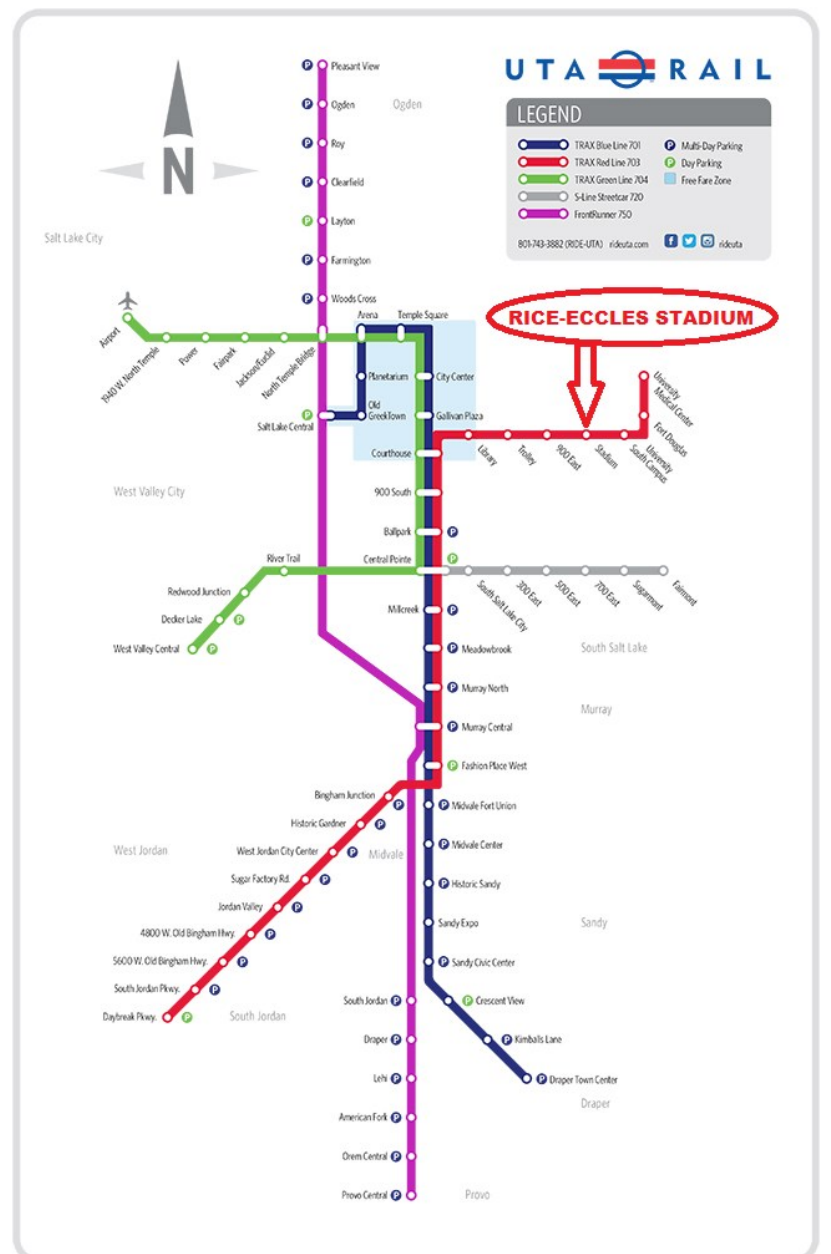

# State Football Semi-final Game

Friday, Nov. 9<sup>th</sup> 6:00 pm

VS.

## Ride UTA Free

Your ticket to the football game is valid as UTA fare all day on game

### Travel Tips for Riding UTA to the Game:

- **Ballpark & Murray Central** are the best TRAX stations to drive to:
  - **Murray Central Station**
    - 5300 South just east of I-15 and directly west of the IHC Intermountain Hospital.
    - Arrive at station by **5:15 pm** to arrive on time for the game.
    - Board **TRAX Red Line to University**.
  - **Ballpark Station**
    - 1300 South, 2 blocks east of I-15.
    - Arrive at station by **5:25 pm** to arrive on time for the game.
    - Board **TRAX Red Line to University**.
- Red Line runs every 15 minutes.
- **Extend the Day:** You can visit downtown Salt Lake and other areas accessible by TRAX before the game.