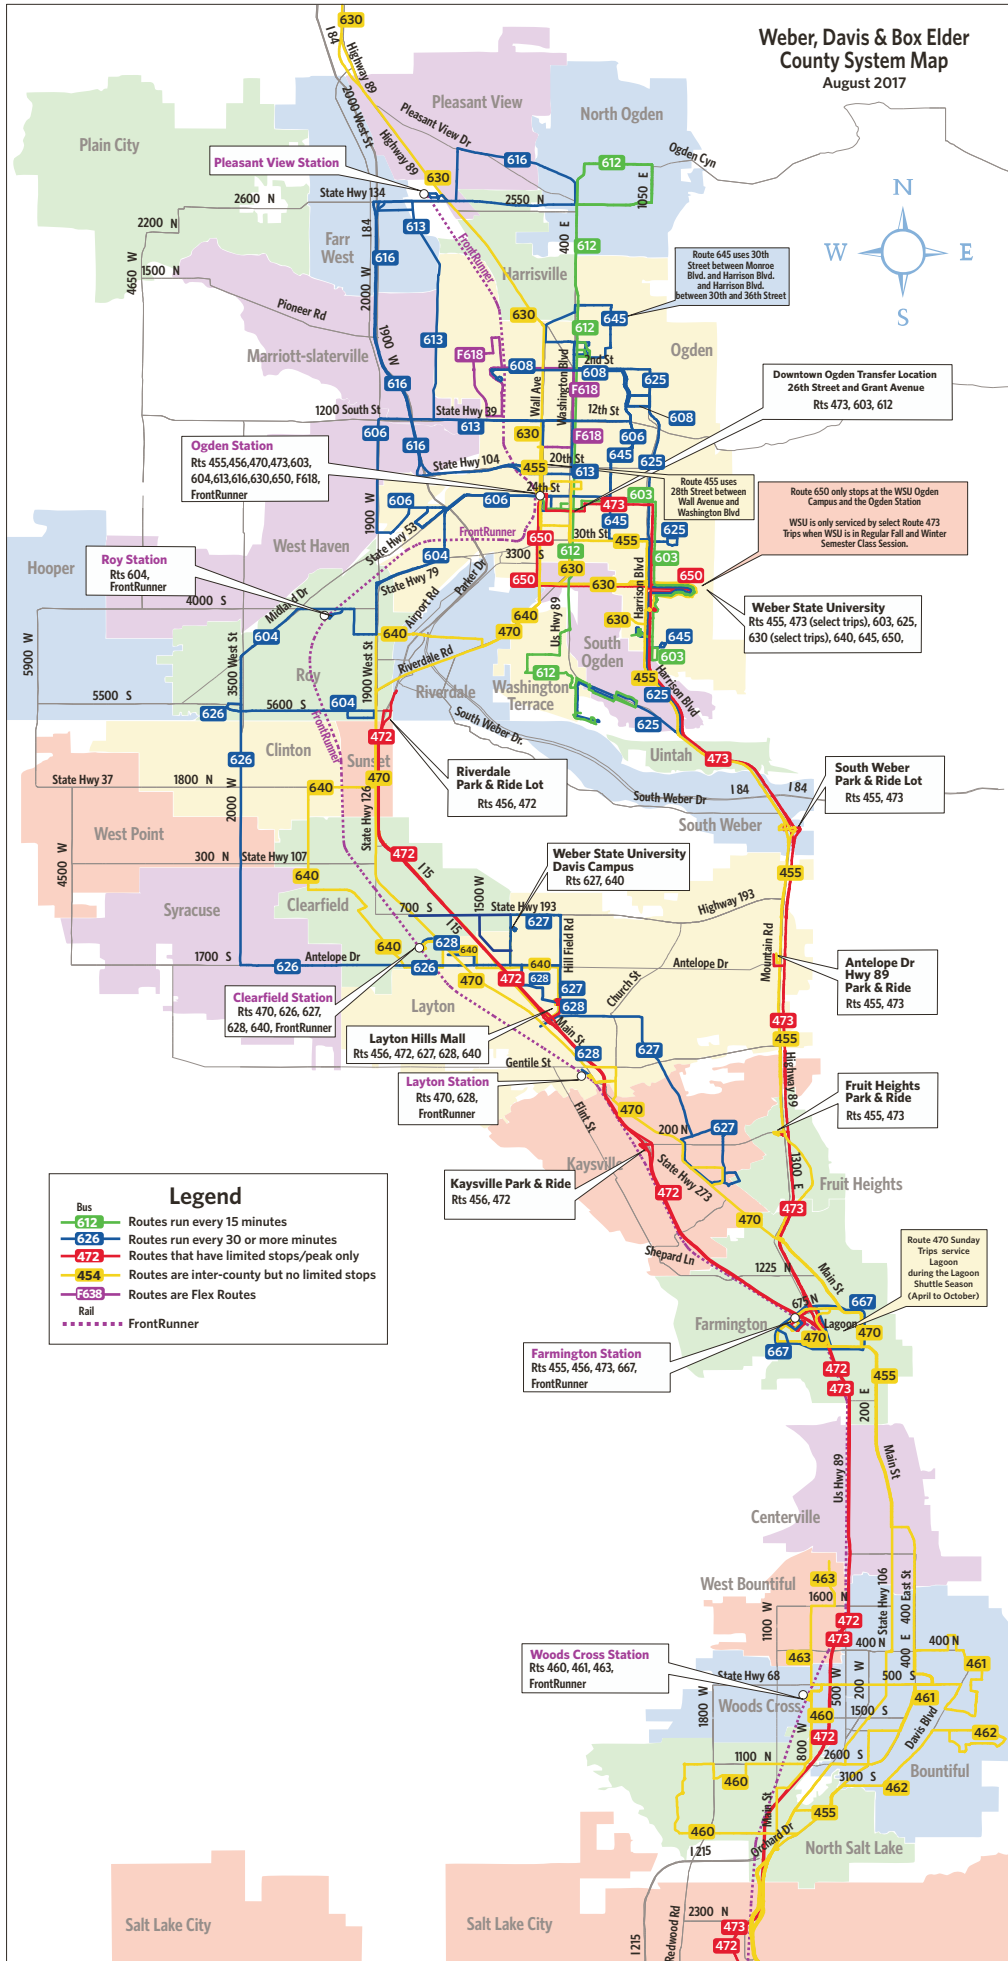

**Weber, Davis & Box Elder
County System Map**
August 2017

Legend

- 612 Routes run every 15 minutes
- 626 Routes run every 30 or more minutes
- 472 Routes that have limited stops/peak only
- 454 Routes are inter-county but no limited stops
- F618, F630 Routes are Flex Routes
- Rail
- - - FrontRunner