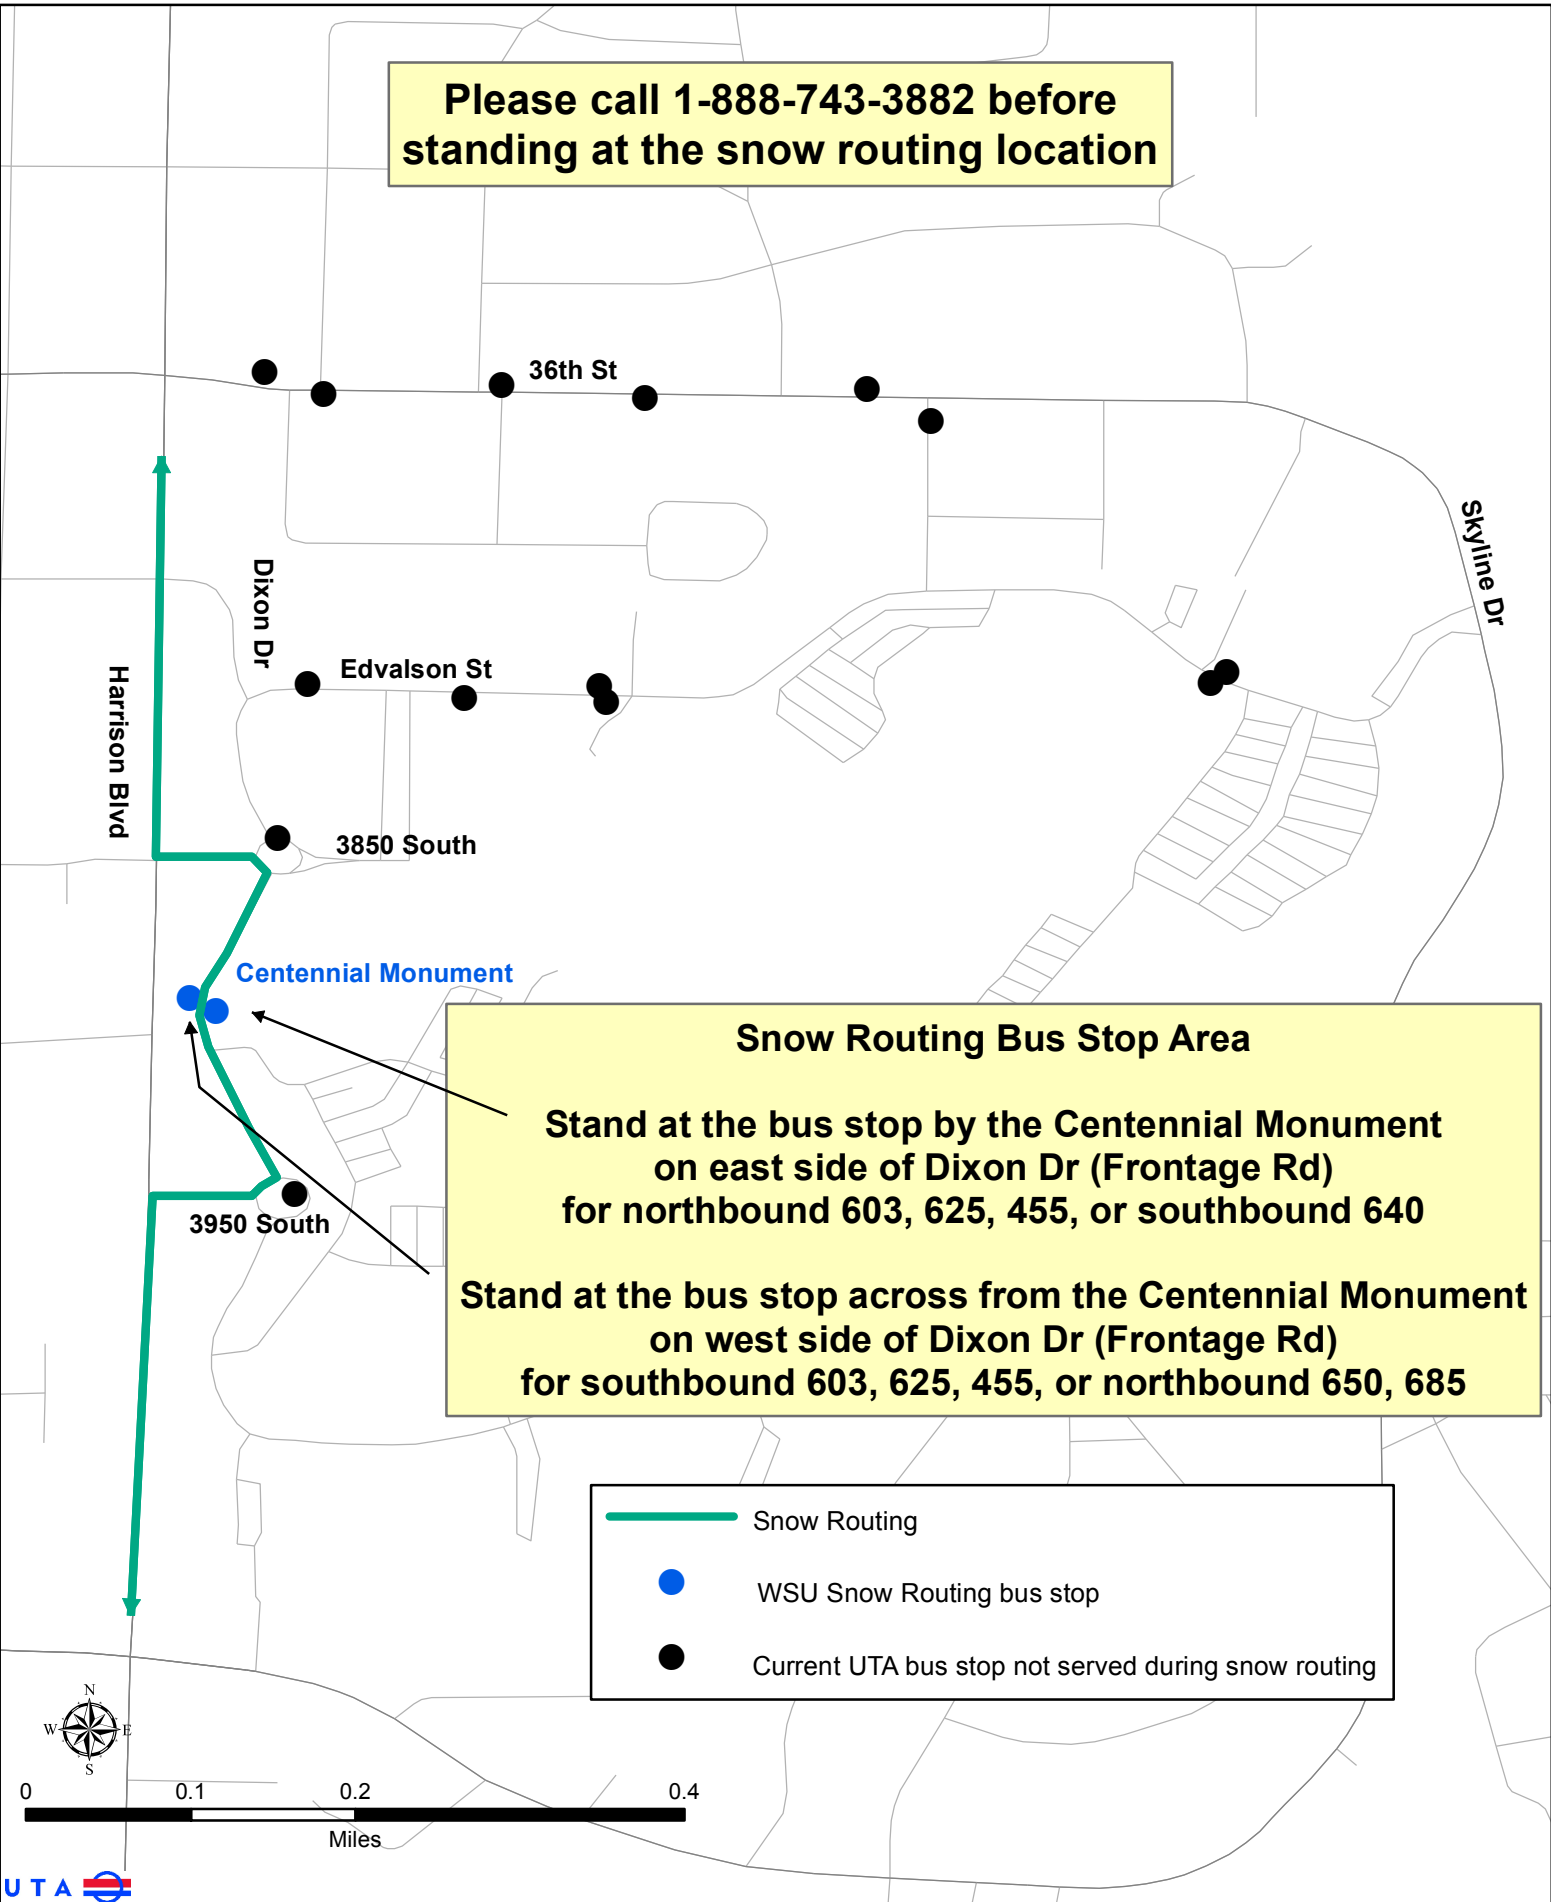

Snow Routing Information for UTA Bus Routes on Weber State University Campus

Please call 1-888-743-3882 before standing at the snow routing location

Snow Routing Bus Stop Area

Stand at the bus stop by the Centennial Monument on east side of Dixon Dr (Frontage Rd) for northbound 603, 625, 455, or southbound 640

Stand at the bus stop across from the Centennial Monument on west side of Dixon Dr (Frontage Rd) for southbound 603, 625, 455, or northbound 650, 685

-  Snow Routing
-  WSU Snow Routing bus stop
-  Current UTA bus stop not served during snow routing