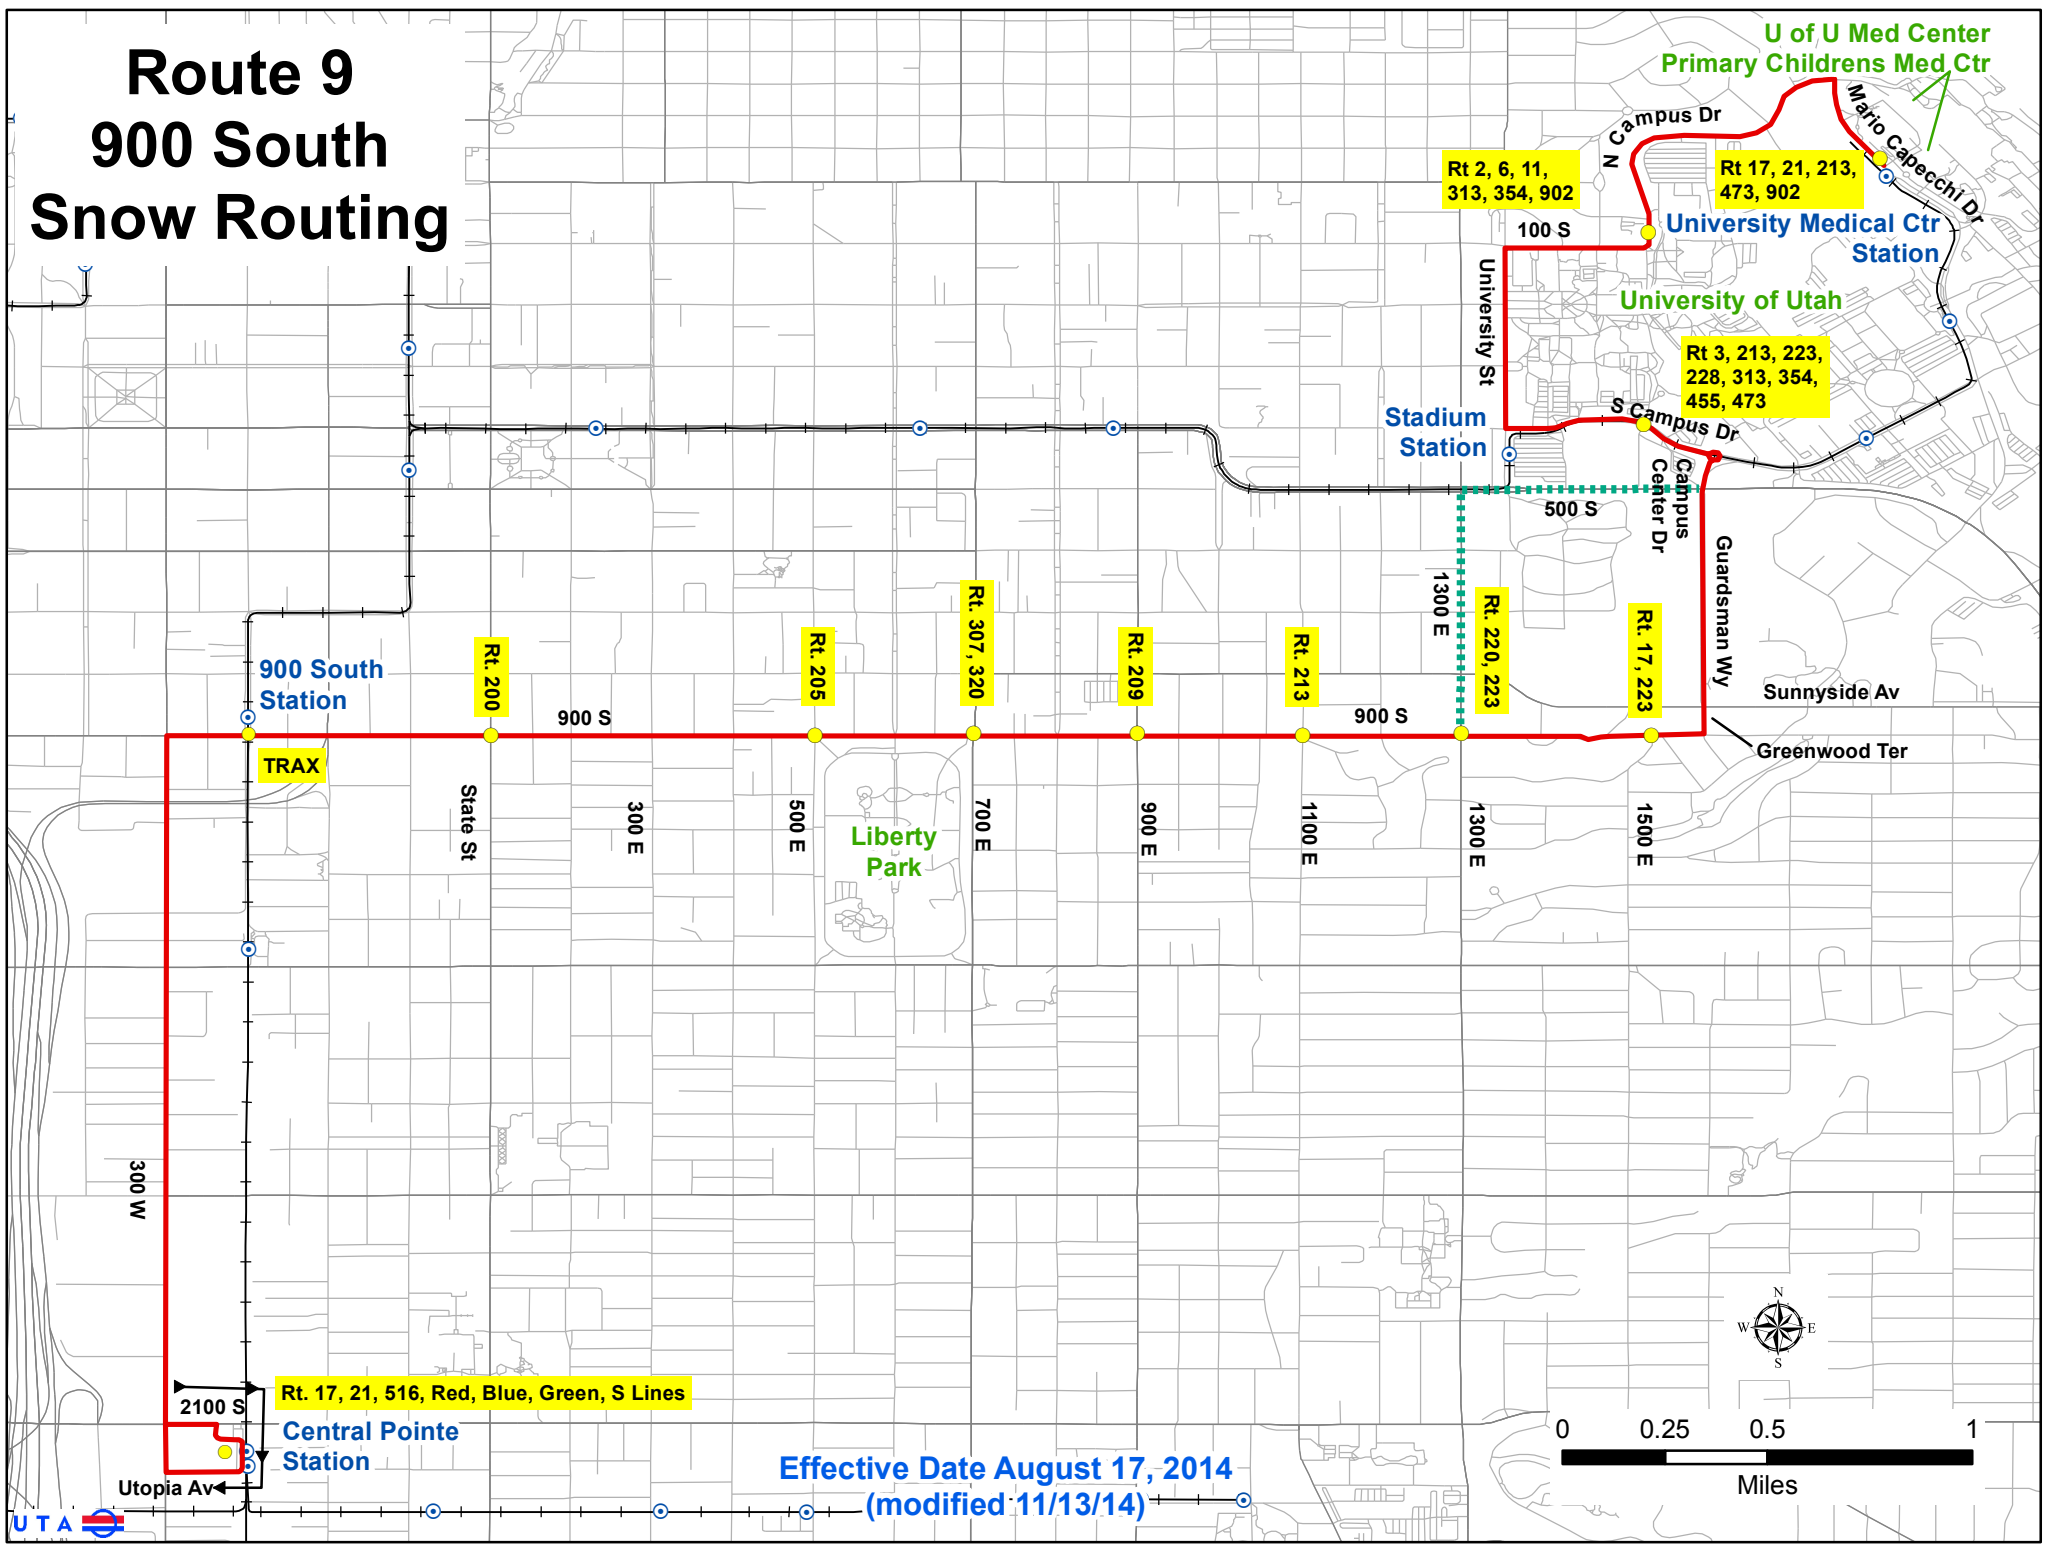

Route 9 900 South Snow Routing

Rt. 17, 21, 516, Red, Blue, Green, S Lines

Effective Date August 17, 2014
(modified 11/13/14)