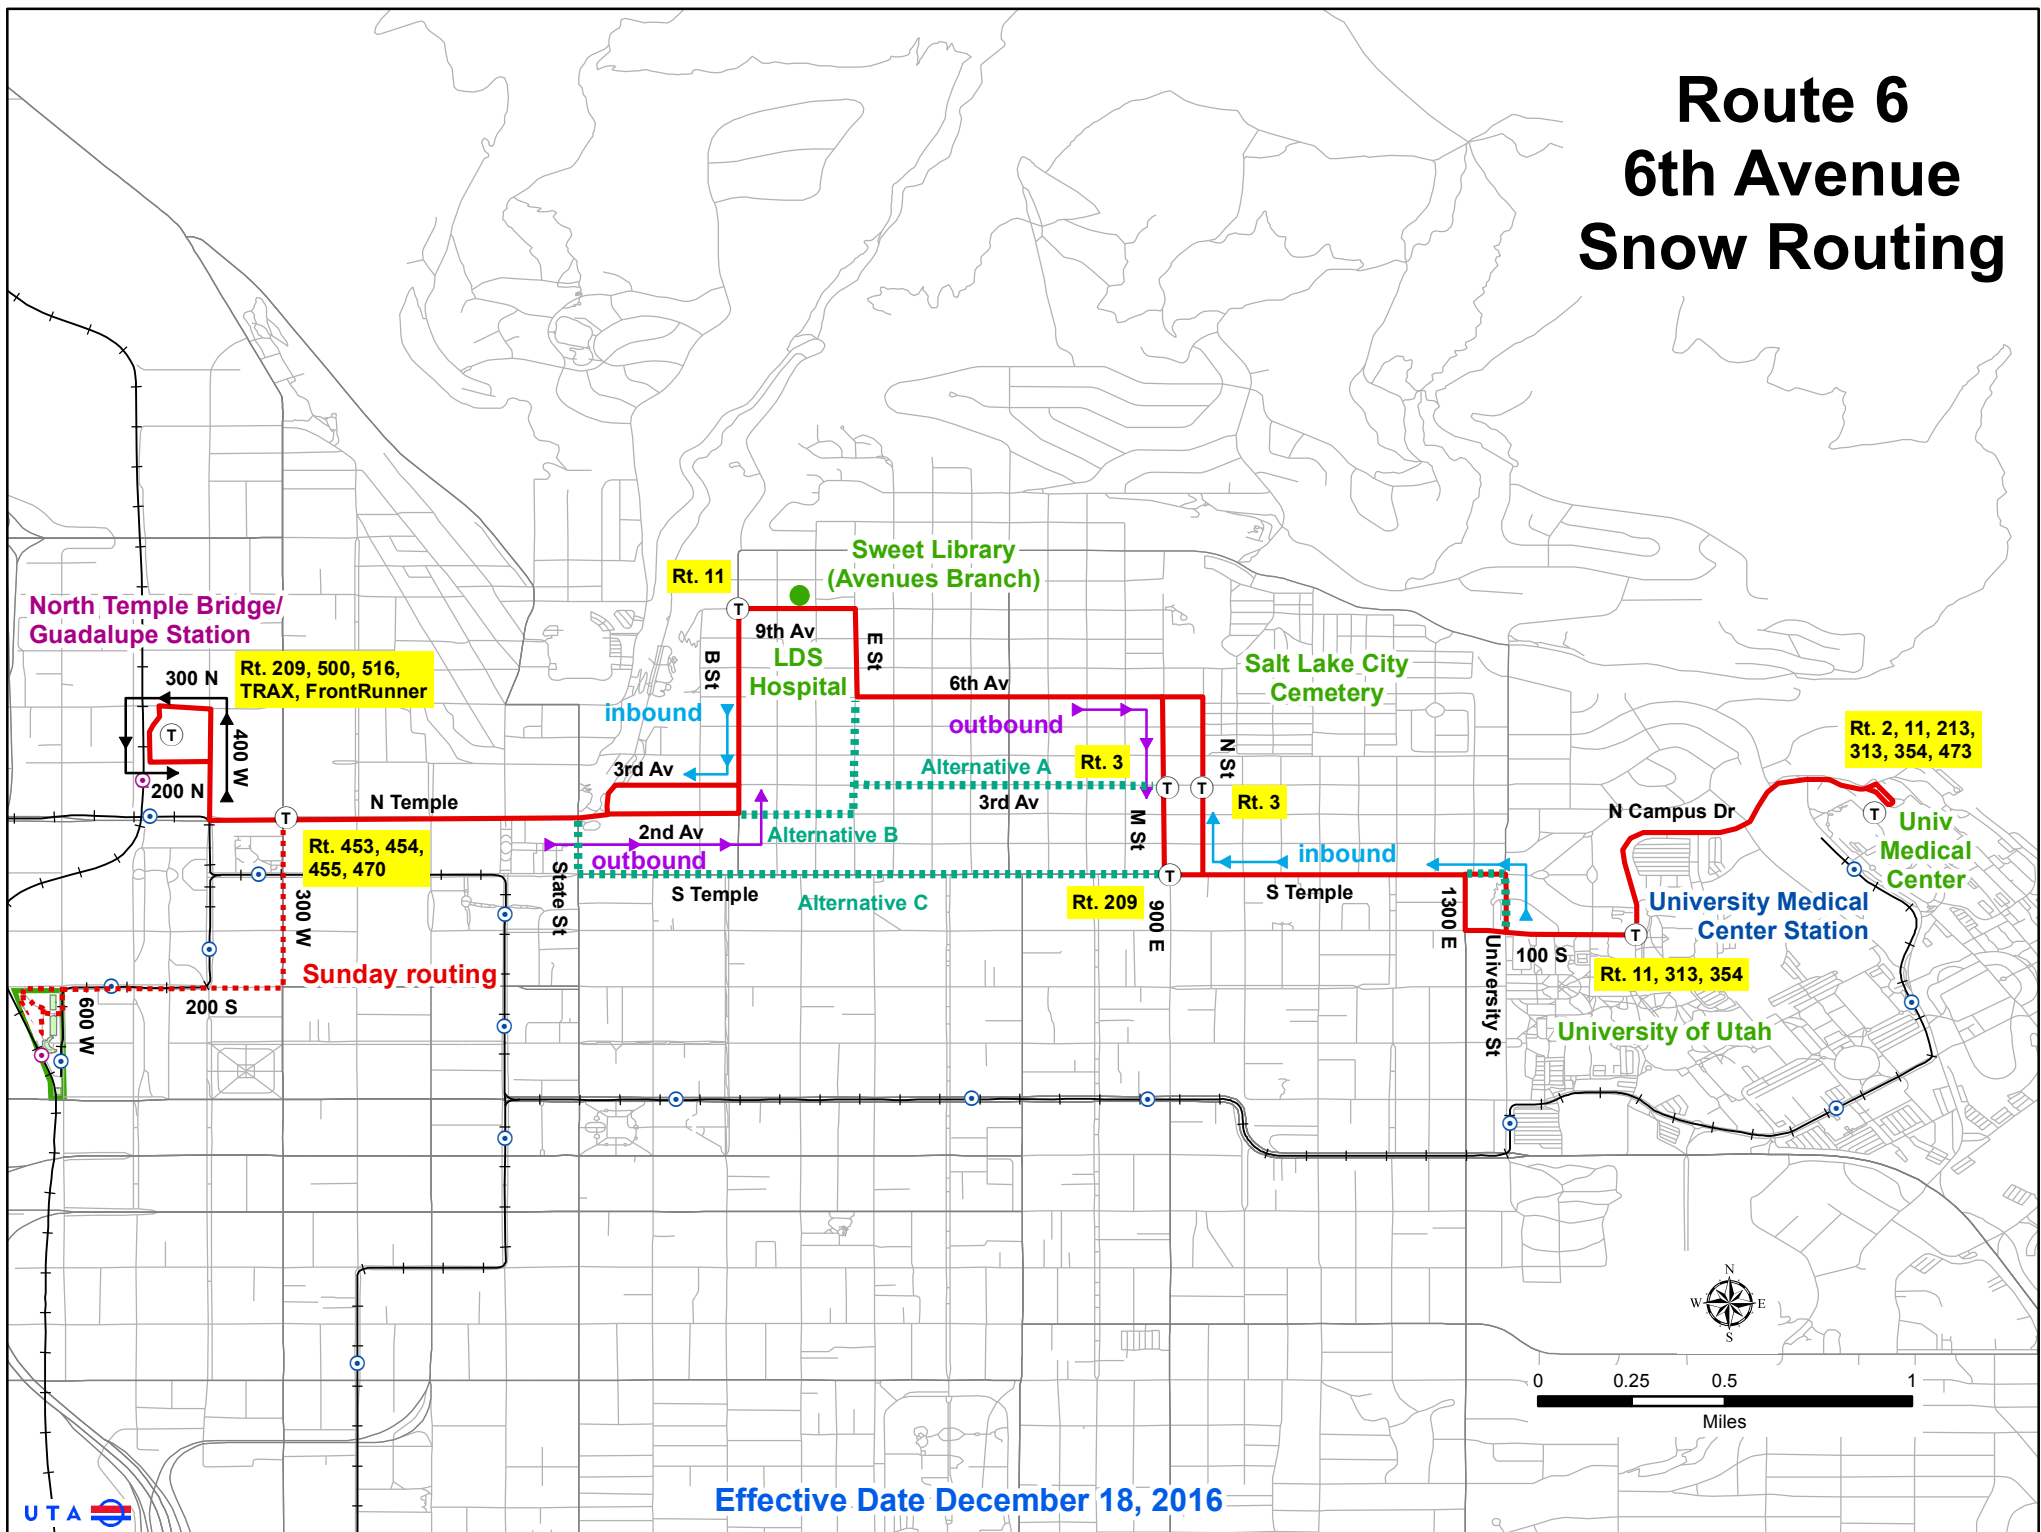

Route 6 6th Avenue Snow Routing

Effective Date December 18, 2016