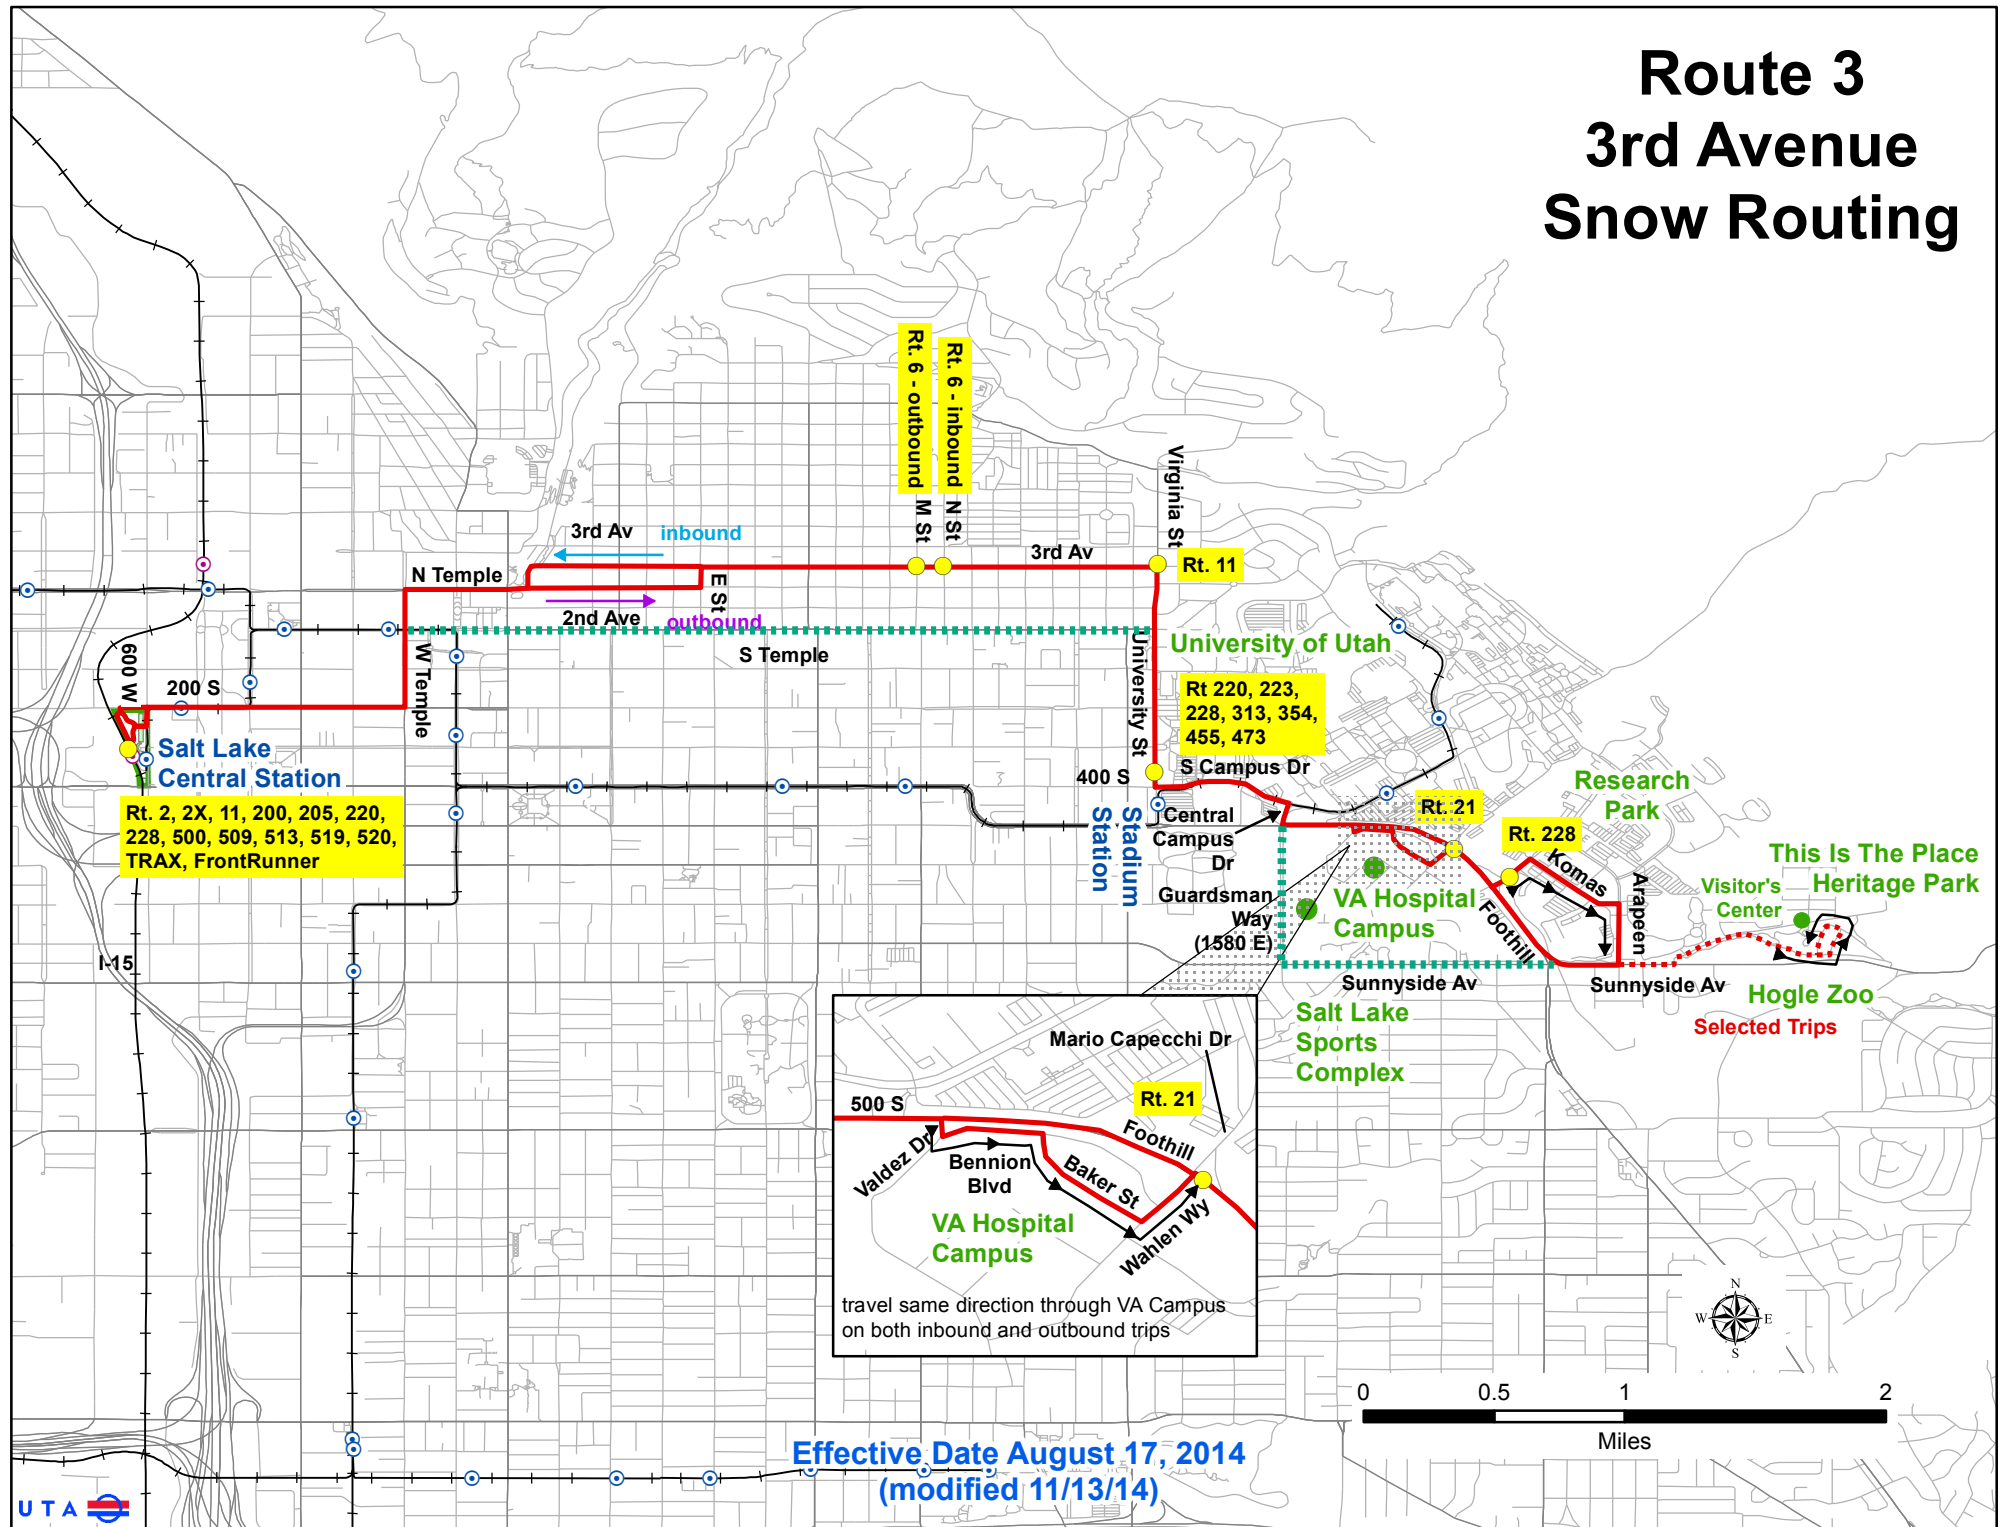

Route 3 3rd Avenue Snow Routing

Rt. 2, 2X, 11, 200, 205, 220, 228, 500, 509, 513, 519, 520, TRAX, FrontRunner

Rt 220, 223, 228, 313, 354, 455, 473

Mario Capecchi Dr
500 S
Valdez Dr
Bennion Blvd
Baker St
Wahlen Wy
Foothill
VA Hospital Campus
travel same direction through VA Campus on both inbound and outbound trips