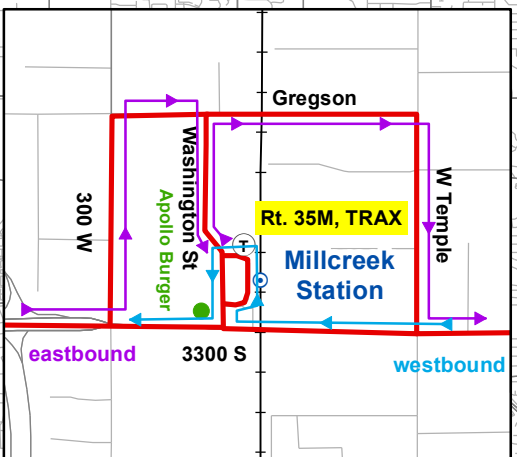

# Route 33 3300 South Snow Routing

Effective Date August 14, 2016  
(modified 12/18/16)