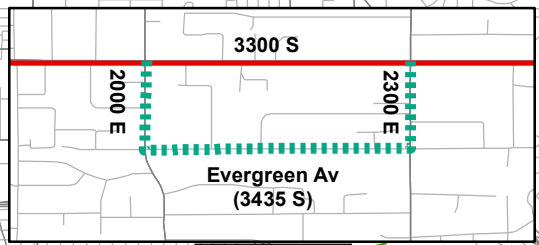

# Route 33 3300 South Snow Routing

Effective Date August 14, 2016  
(modified 12/18/16)