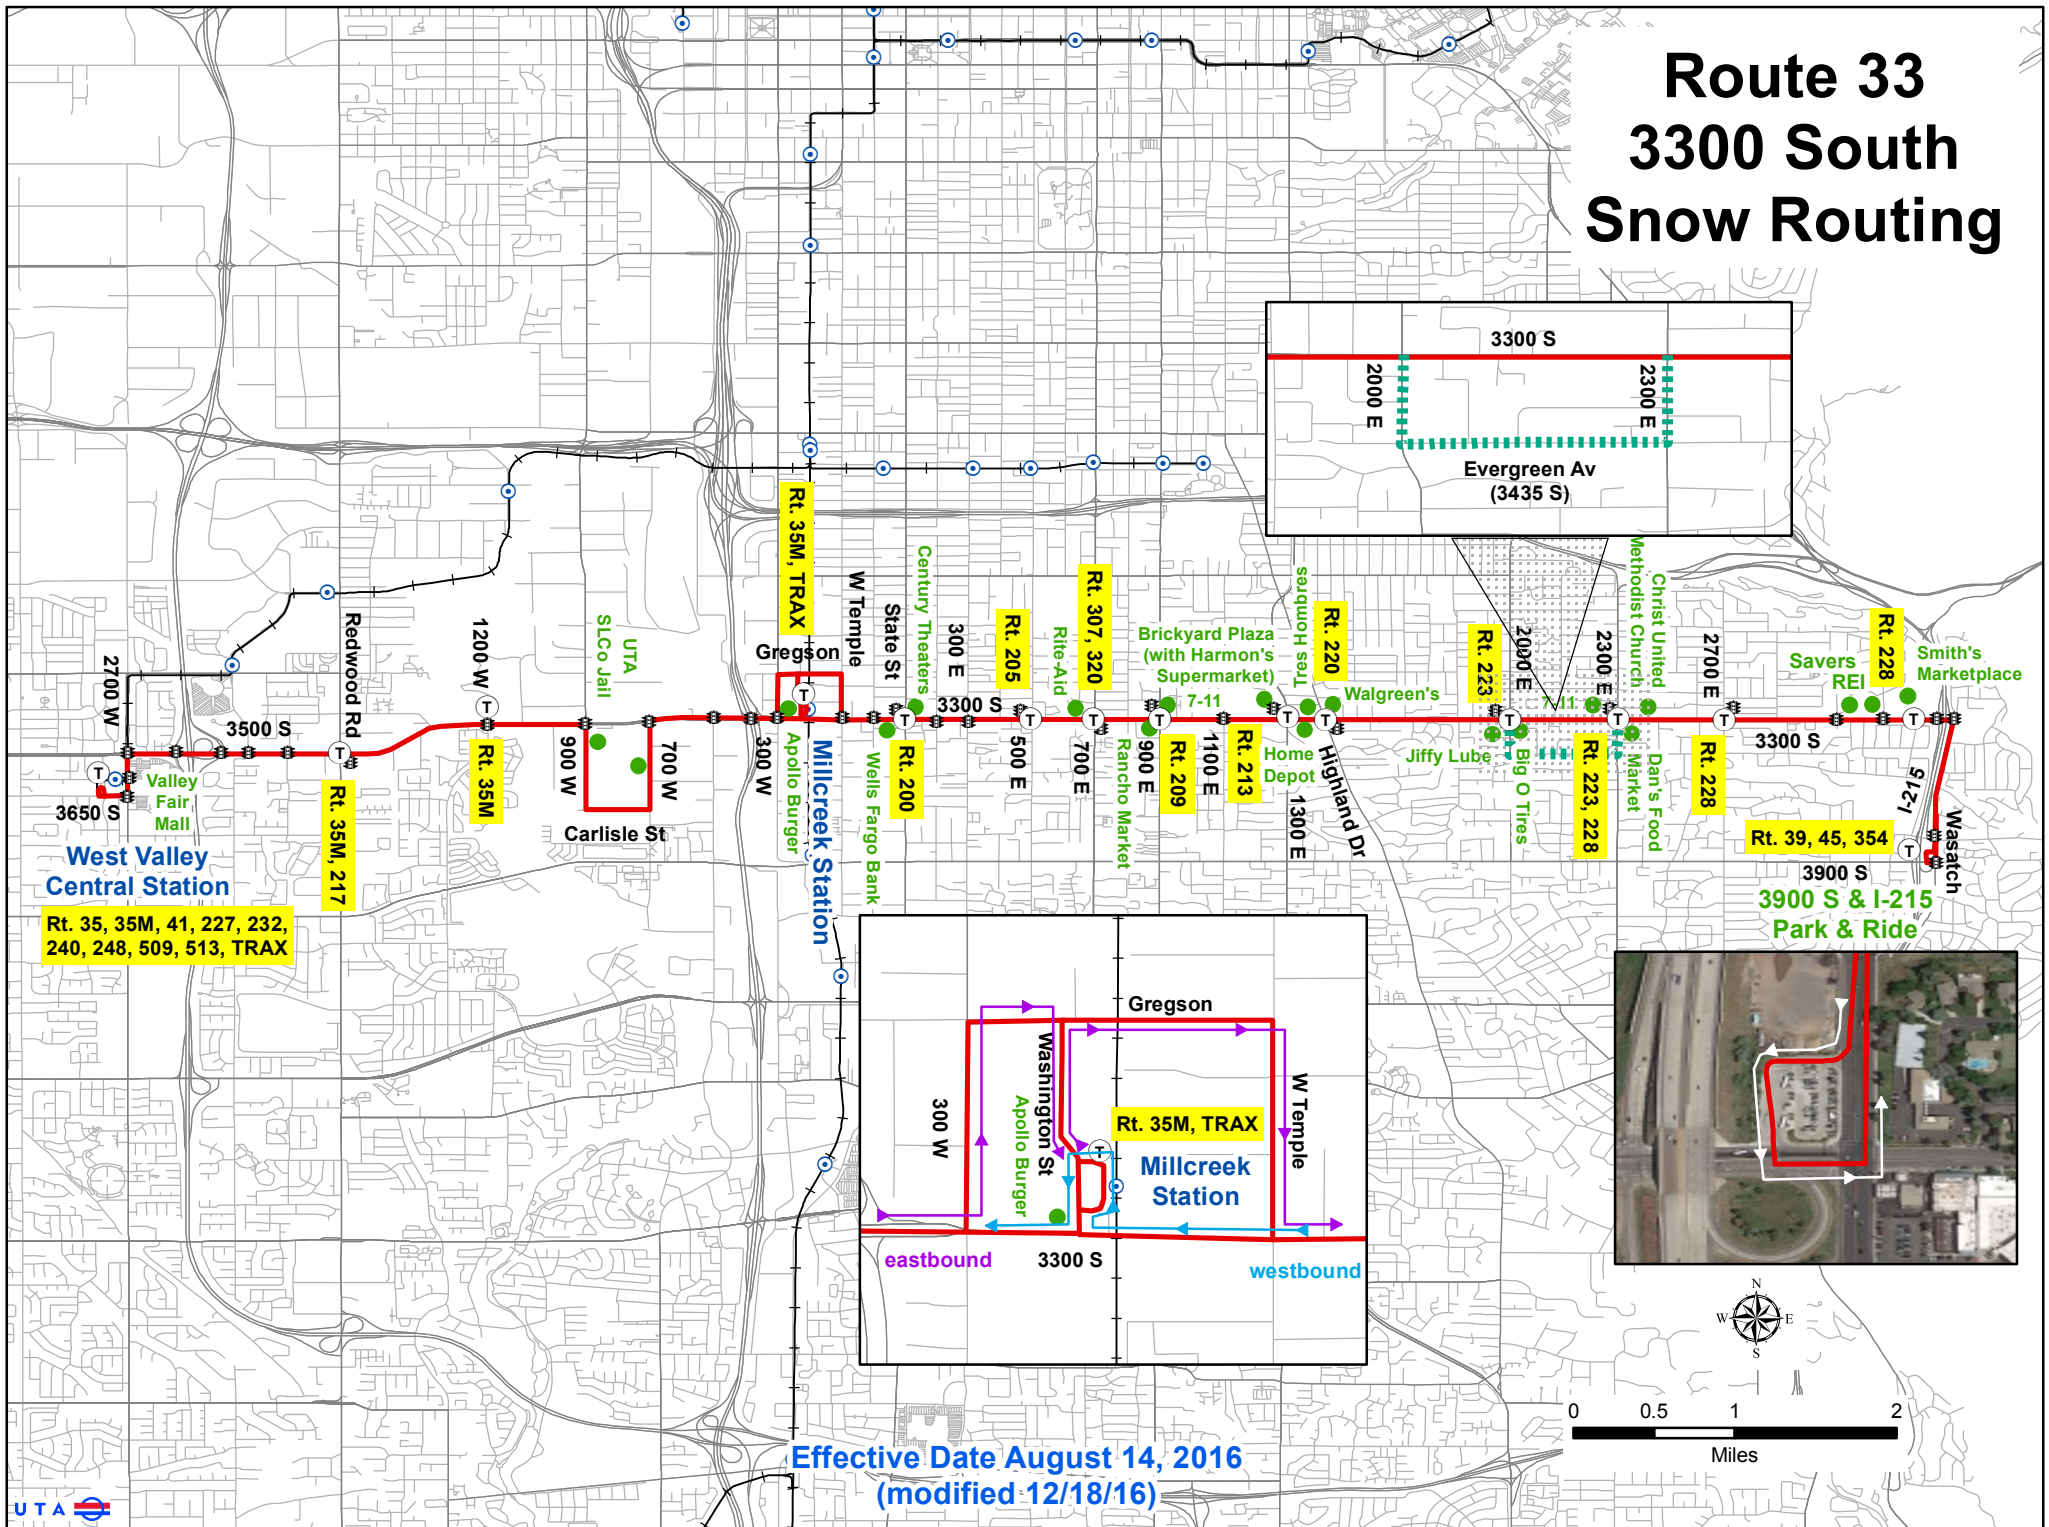

# Route 33 3300 South Snow Routing

Effective Date August 14, 2016  
(modified 12/18/16)