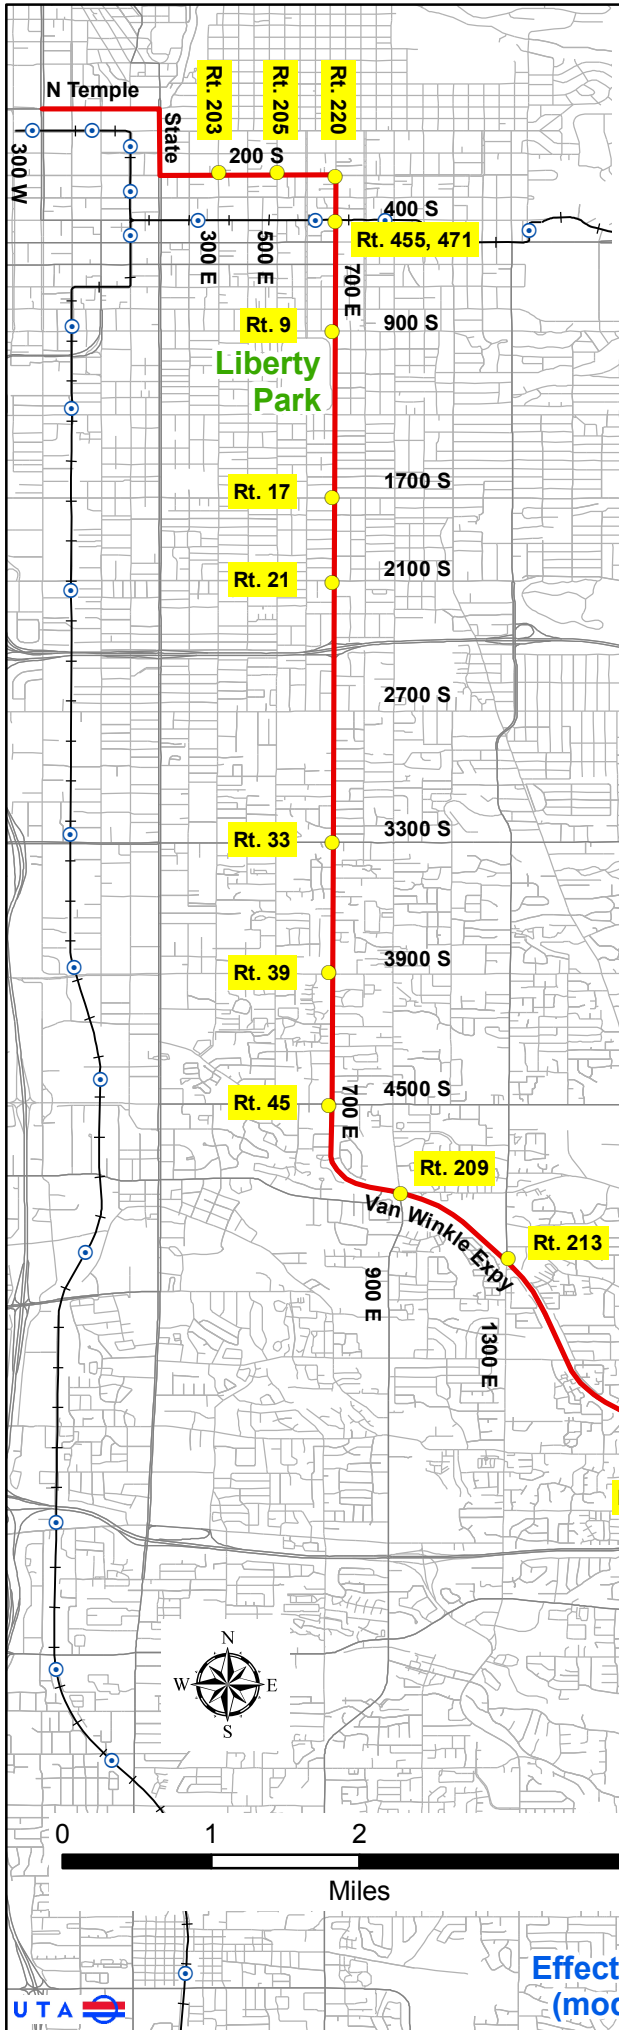

Route 307 Cottonwood Heights Fast Bus Snow Routing

Park & Ride Lots and Limited Stops

- 8200 S Wasatch Blvd Fire Station Park & Ride Lot
- 3400 E Kings Hill Dr
- 8500 S Kings Hill Dr
- 8700 S Kings Hill Dr
- Golden Hills Av & Wasatch Blvd
- 8600 S Wasatch Blvd
- 8500 S Wasatch Blvd
- 8300 S Wasatch Blvd
- 3500 E Wasatch Park & Ride Lot
- 3455 E Bengal Blvd Park & Ride Lot
- 3280 E Bengal Blvd
- 2925 E Bengal Blvd Park & Ride Lot
- 2600 E & Bengal Blvd
- 2700 E & Bridgewater Dr
- 2700 E & Promenade Dr
- 2695 E Fort Union Blvd Park & Ride Lot
- 2300 E Fort Union Blvd
- 6600 S 2300 E
- 6313 S 2300 E Park & Ride Lot
- Van Winkle Expy & Vine St (Northbound)
- 2010 E 6200 S (Southbound)
- 5600 S Van Winkle
- 1300 E Van Winkle
- 900 E Van Winkle
- 4500 S 700 E
- 3900 S 700 E
- 3300 S 700 E
- 2700 S 700 E
- 2100 S 700 E
- 1700 S 700 E
- 1300 S 700 E
- 900 S 700 E
- 600 S 700 E
- 400 S 700 E
- 200 S 700 E

All SLC stops beginning at 200 S 700 E

Effective Date 12/9/08
(modified 11/30/10)