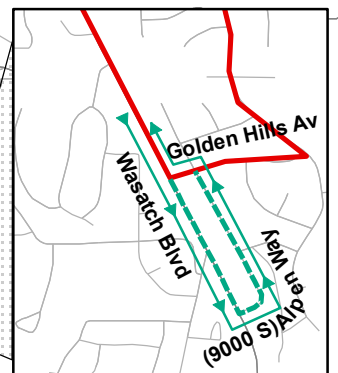

Effective Date 12/9/08
(modified 11/30/10)