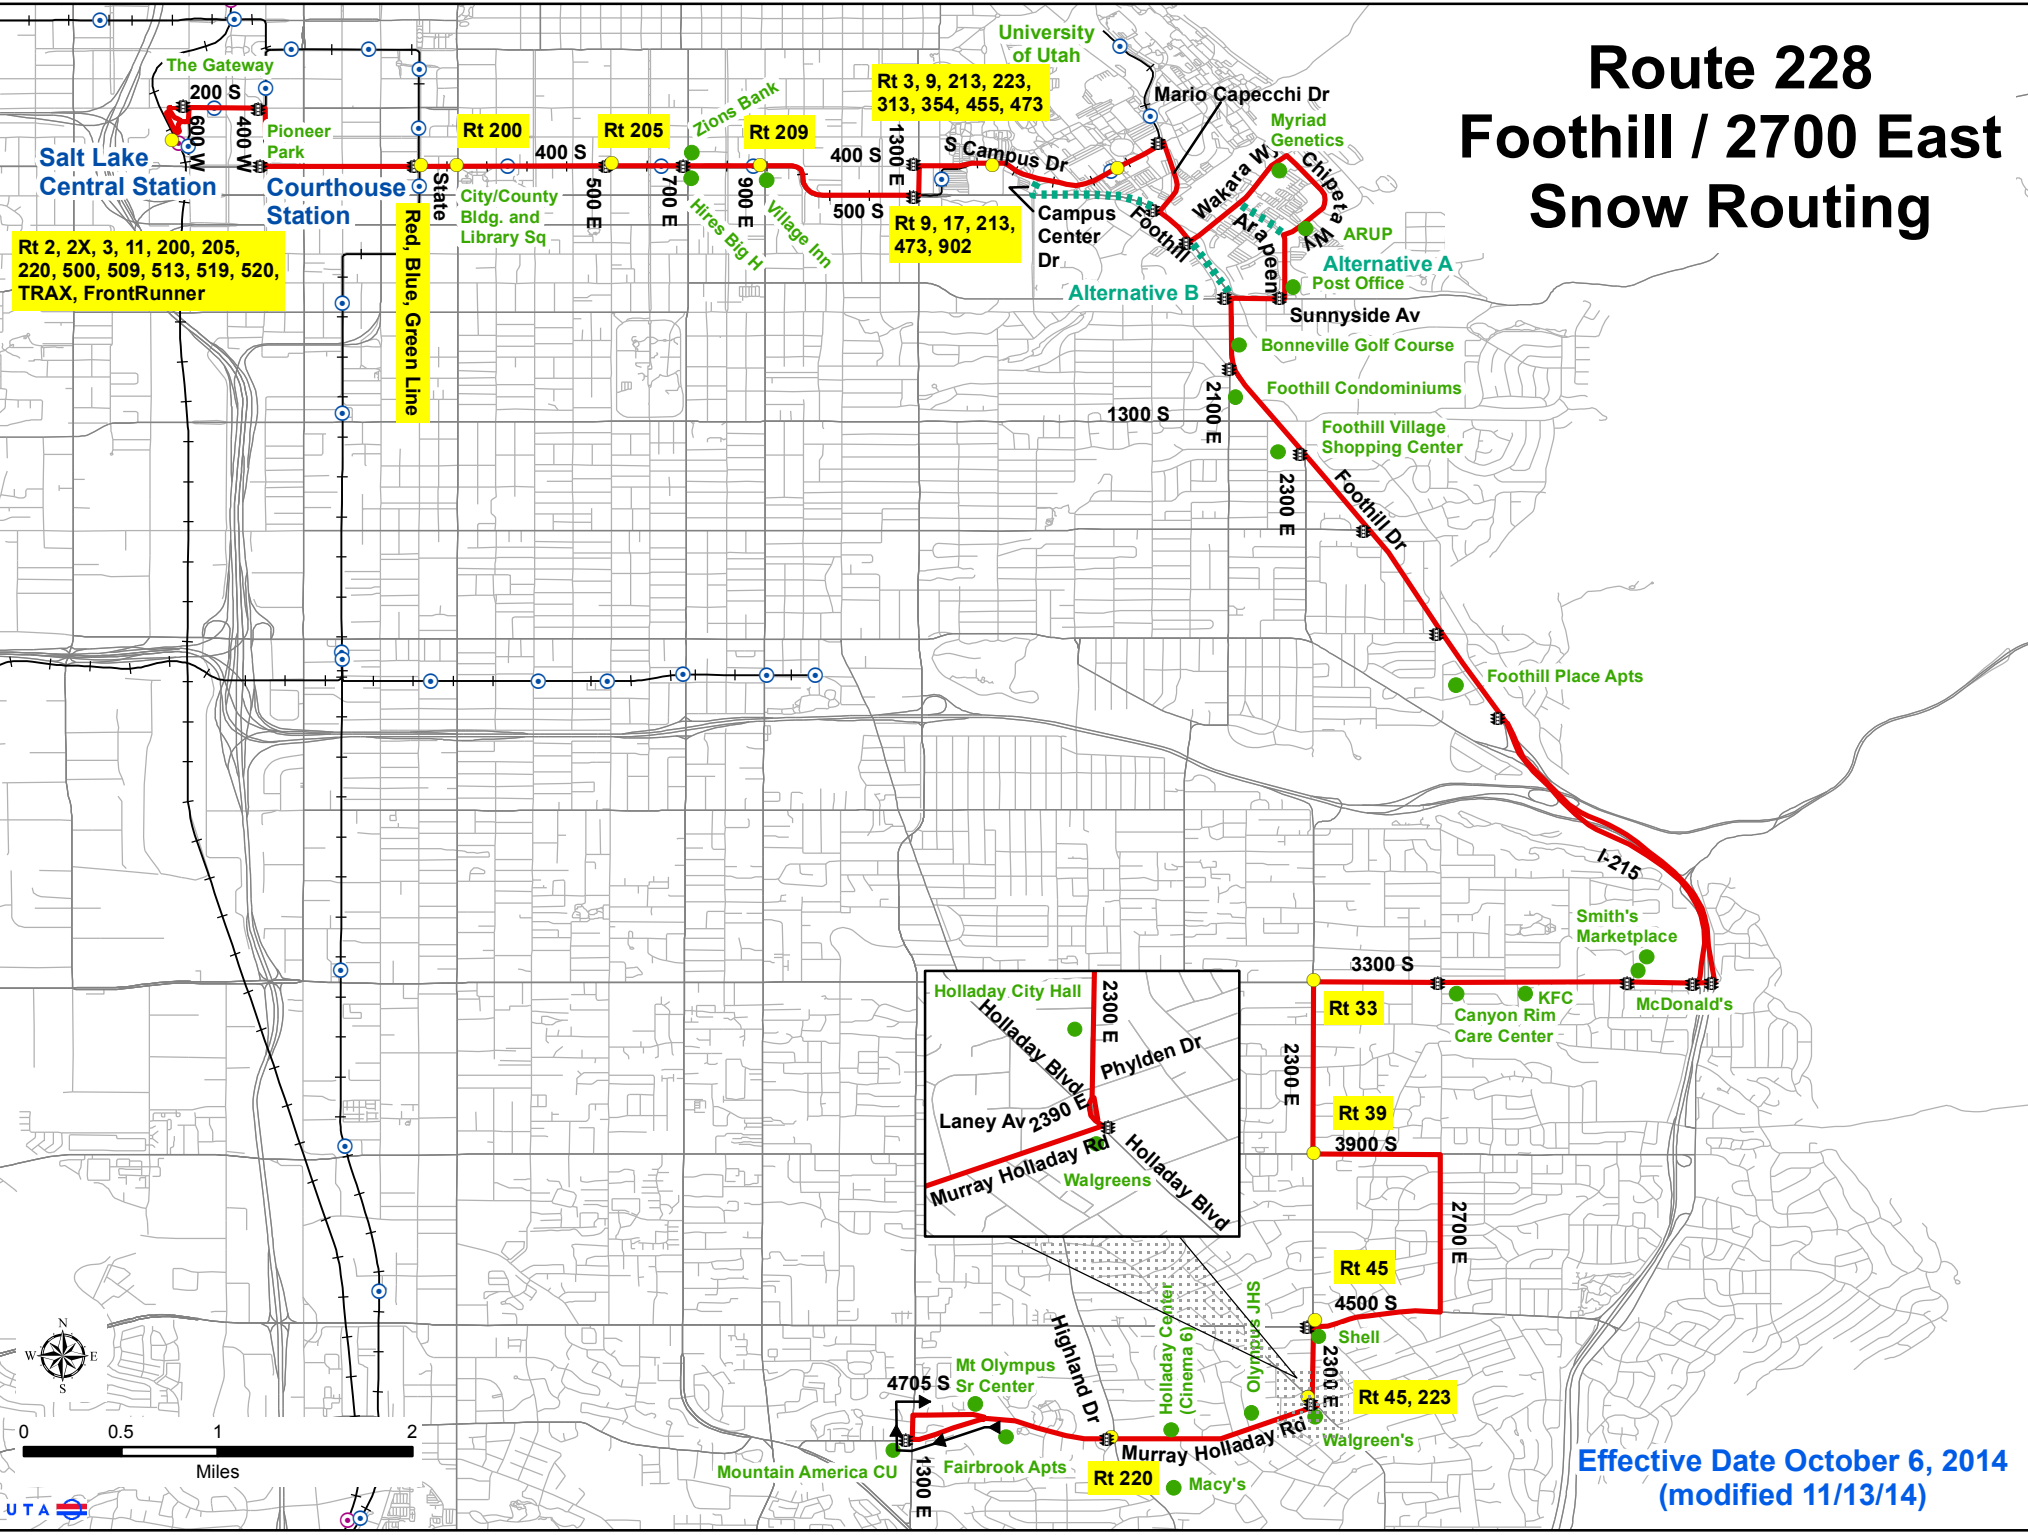

# Route 228 Foothill / 2700 East Snow Routing

Rt 2, 2X, 3, 11, 200, 205, 220, 500, 509, 513, 519, 520, TRAX, FrontRunner

Rt 3, 9, 213, 223, 313, 354, 455, 473

Rt 9, 17, 213, 473, 902

Rt 33

Rt 39

Rt 45

Rt 45, 223

Rt 220

Effective Date October 6, 2014  
(modified 11/13/14)