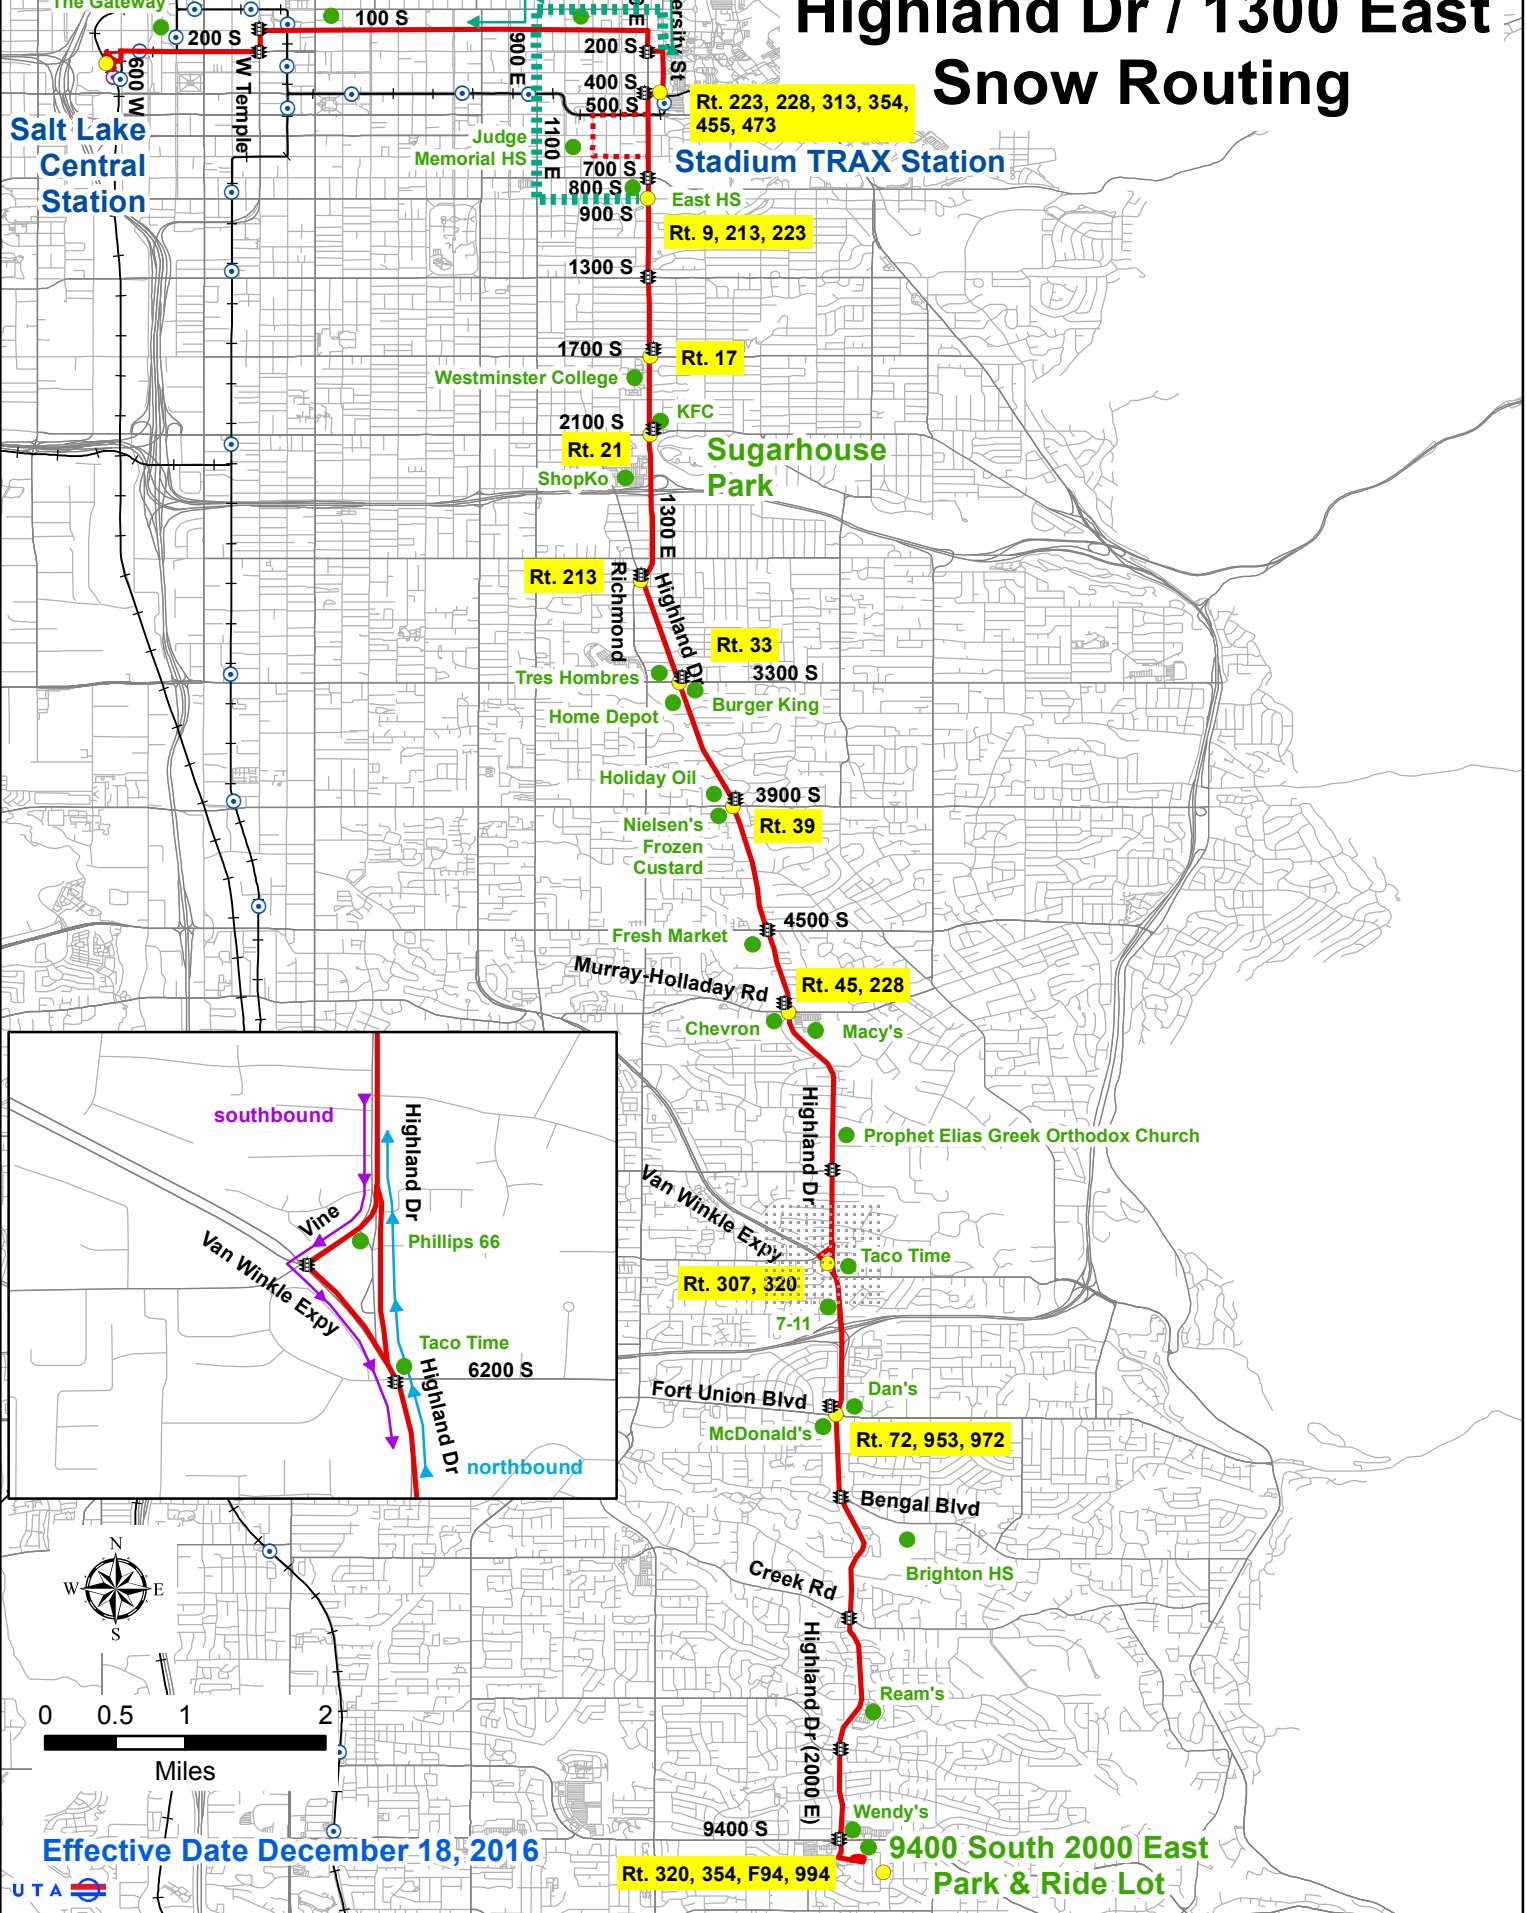

# Route 220 Highland Dr / 1300 East Snow Routing

Rt. 2, 2X, 3, 11, 200, 205,  
228, 509, 513, 519, 520,  
TRAX, FrontRunner

Effective Date December 18, 2016