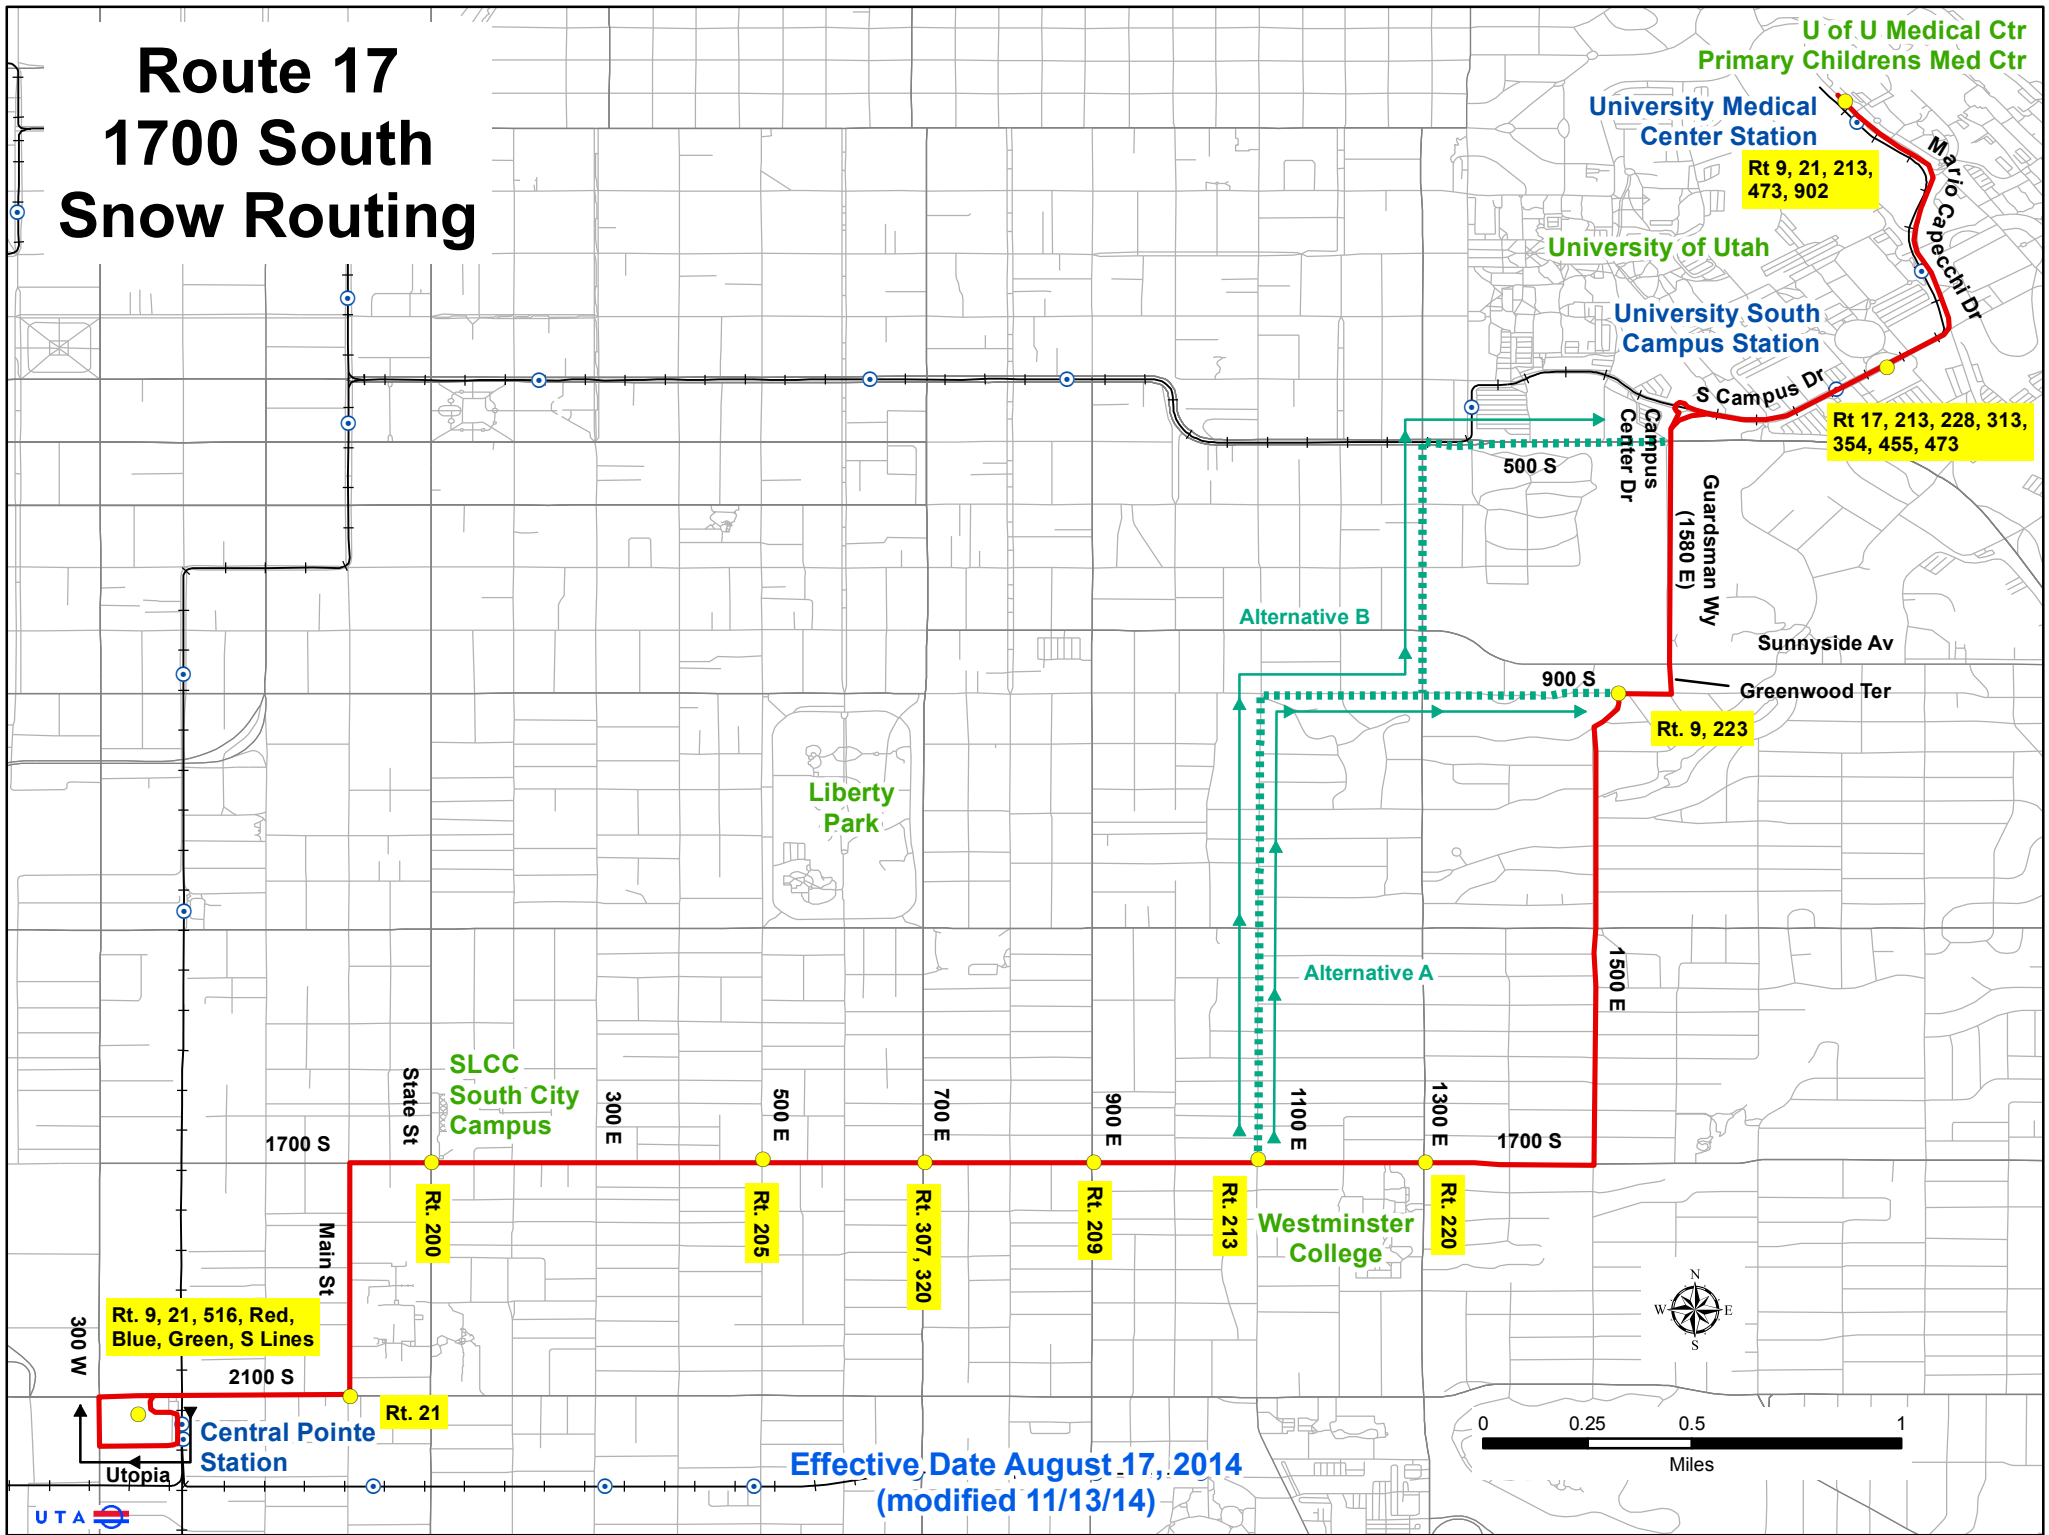

# Route 17 1700 South Snow Routing

Effective Date August 17, 2014  
(modified 11/13/14)