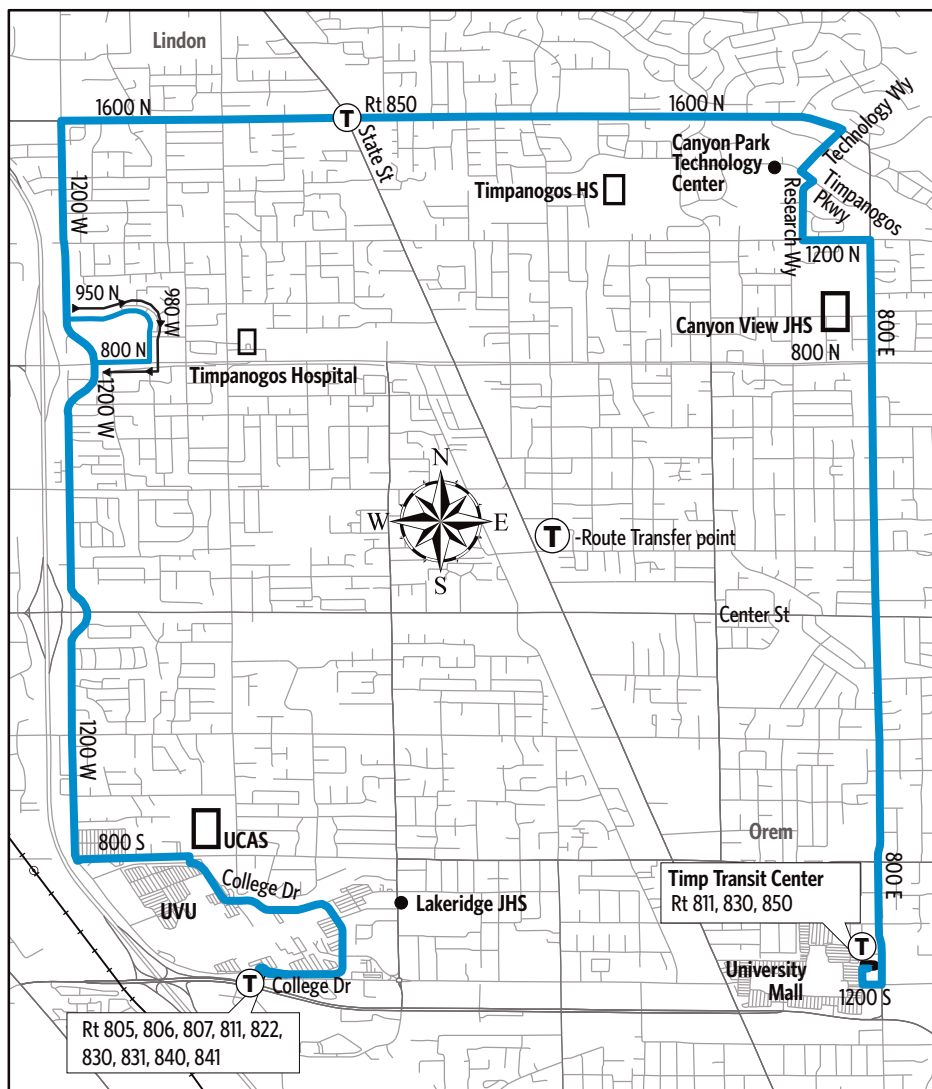

## Route 862-Orem East/West

For Information Call 801-RIDE-UTA (801-743-3882)  
outside Salt Lake County 888-RIDE-UTA (888-743-3882)  
www.rideuta.com

### HOW TO USE THIS SCHEDULE

Determine your timepoint based on when you want to leave or when you want to arrive. Read across for your destination and down for your time and direction of travel. A route map is provided to help you relate to the timepoints shown. Weekday, Saturday & Sunday schedules differ from one another.