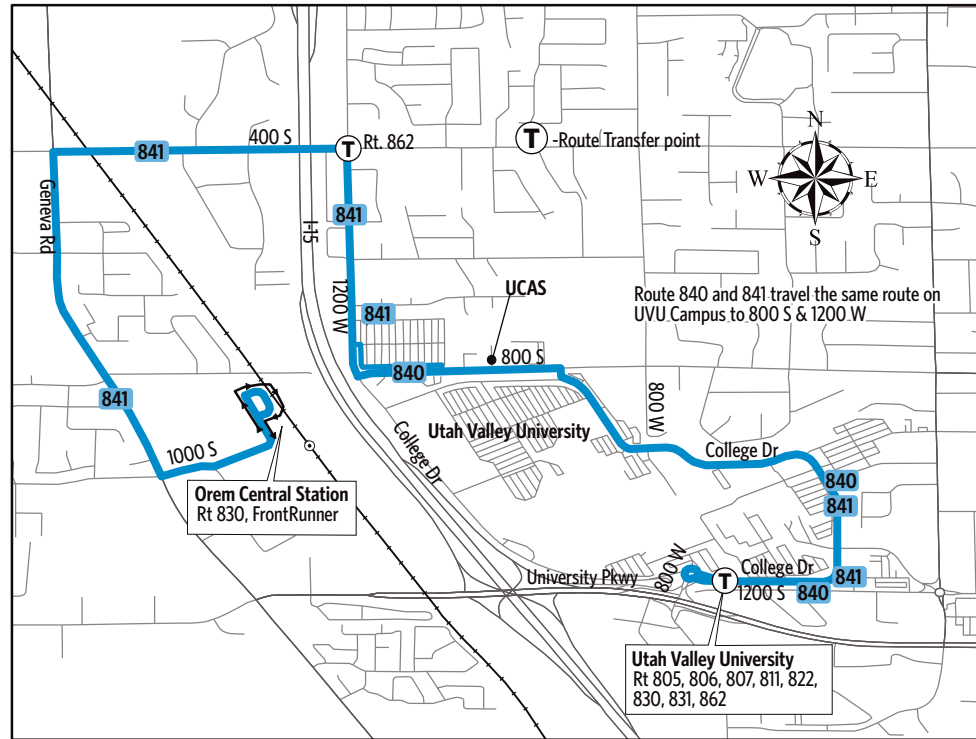

Route 840/841-UVU/Orem Station

For Information Call 801-RIDE-UTA (801-743-3882)
outside Salt Lake County 888-RIDE-UTA (888-743-3882)
www.rideuta.com

840, 841

HOW TO USE THIS SCHEDULE

Determine your timepoint based on when you want to leave or when you want to arrive. Read across for your destination and down for your time and direction of travel. A route map is provided to help you relate to the timepoints shown. Weekday, Saturday & Sunday schedules differ from one another.

Upon payment of a fare, a transfer is good for travel in any direction, including return trip, for two (2) hours until the time cut. The value of a transfer towards a fare on a more expensive service is the regular cash fare.

841-SATURDAY Eastbound to UVU

Orem Central Station	Utah County Academy of Science	Utah Valley University
810a	816a	822a
910	916	922
1010	1016	1022
1110	1116	1122
1210p	1216p	1222p
110	116	122
210	216	222
310	316	322
410	416	422
510	516	522
610	616	622

Westbound to Orem Stn.

Utah Valley University	Utah County Academy of Science	Orem Central Station
738a	743a	751a
838	843	851
938	943	951
1038	1043	1051
1138	1143	1151
1238p	1243p	1251p
138	143	151
238	243	251
338	343	351
438	443	451
538	543	551