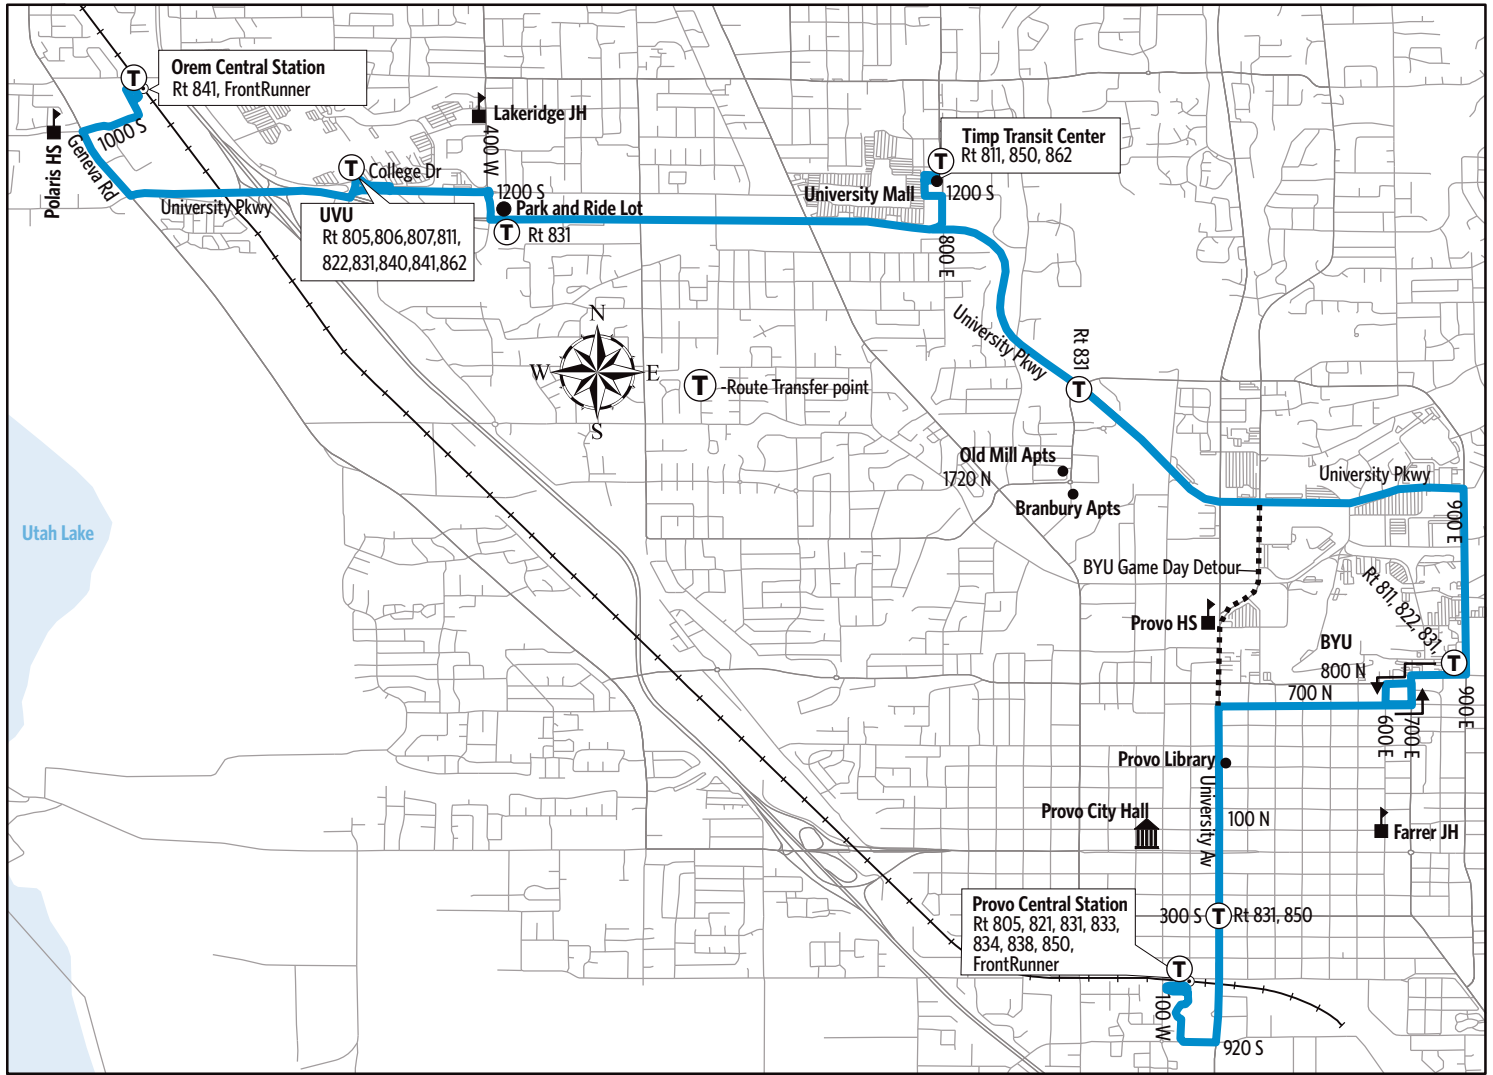

Route 830-Provo/Orem FrontRunner Connector

For Information Call 801-RIDE-UTA (801-743-3882)
 outside Salt Lake County 888-RIDE-UTA (888-743-3882)
www.rideuta.com

830

Orem/Provo FrontRunner Connector

INTERPRETER

HOW TO USE THIS SCHEDULE

Determine your timepoint based on when you want to leave or when you want to arrive. Read across for your destination and down for your time and direction of travel. A route map is provided to help you relate to the timepoints shown. Weekday, Saturday & Sunday schedules differ from one another.

Upon payment of a fare, a transfer is good for travel in any direction, including return trip, for two (2) hours until the time cut. The value of a transfer towards a fare on a more expensive service is the regular cash fare.

SATURDAY

North To Orem Central Station

Provo Central Station	Brigham Young University	Timpanogos Transit Center	Utah Valley University	Orem Central Station
637a	648a	701a	710a	717a
707	718	731	740	747
737	748	801	810	817
807	818	831	840	847
837	848	901	910	917
907	919	933	944	951
937	949	1003	1014	1021
1007	1019	1033	1044	1051
1037	1049	1103	1114	1121
1107	1119	1133	1144	1151
1137	1149	1203p	1214p	1221p
1207p	1219p	1233	1244	1251
1237	1249	103	114	121
107	119	133	144	151
137	149	203	214	221
207	219	233	244	251
237	249	303	314	321
307	319	333	344	352
337	349	403	414	422
407	419	433	444	452
437	449	503	514	522
507	519	533	544	552
537	549	603	614	622
607	619	633	644	652
637	649	703	714	722
707	718	732	742	749
807	818	832	842	849
915	925	938	946	953
1015	1025	1038	1046	1053