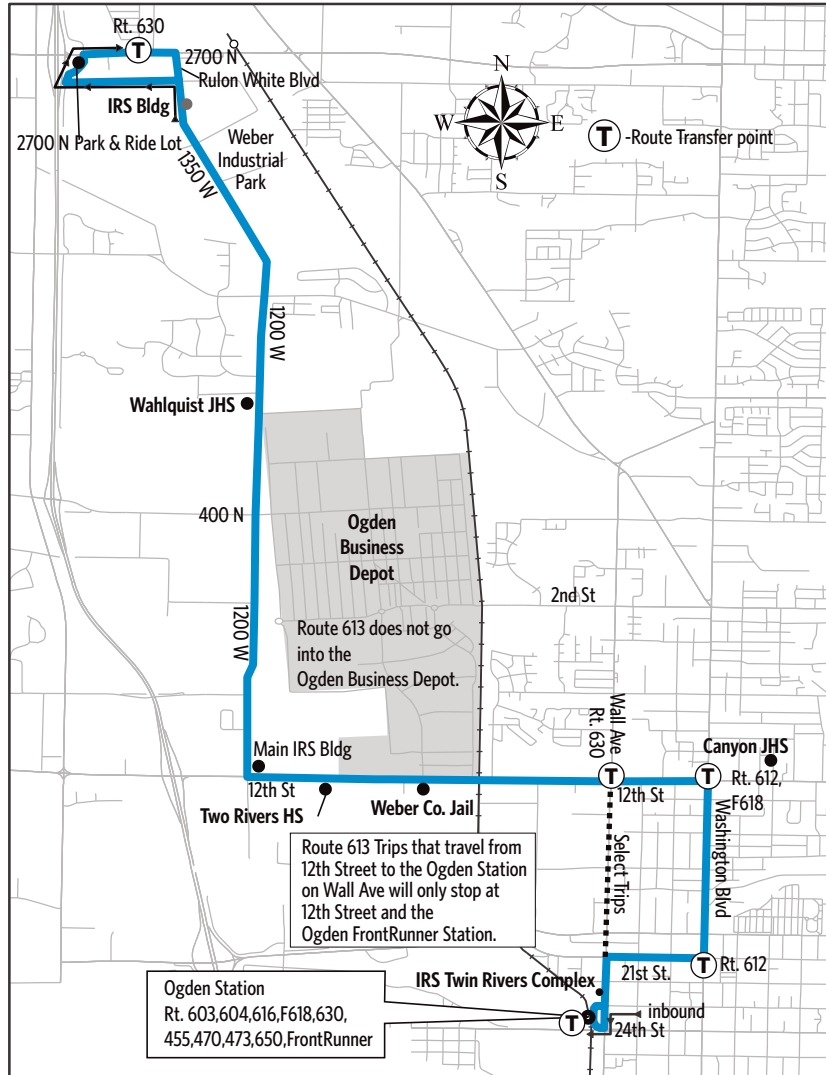

## Route 613 - Weber Industrial Park

For Information Call 801-RIDE-UTA (801-743-3882)  
outside Salt Lake County 888-RIDE-UTA (888-743-3882)  
www.rideuta.com

### Weber Industrial Park

Downtown Ogden  
Ogden Station  
IRS Center  
Weber Industrial Park