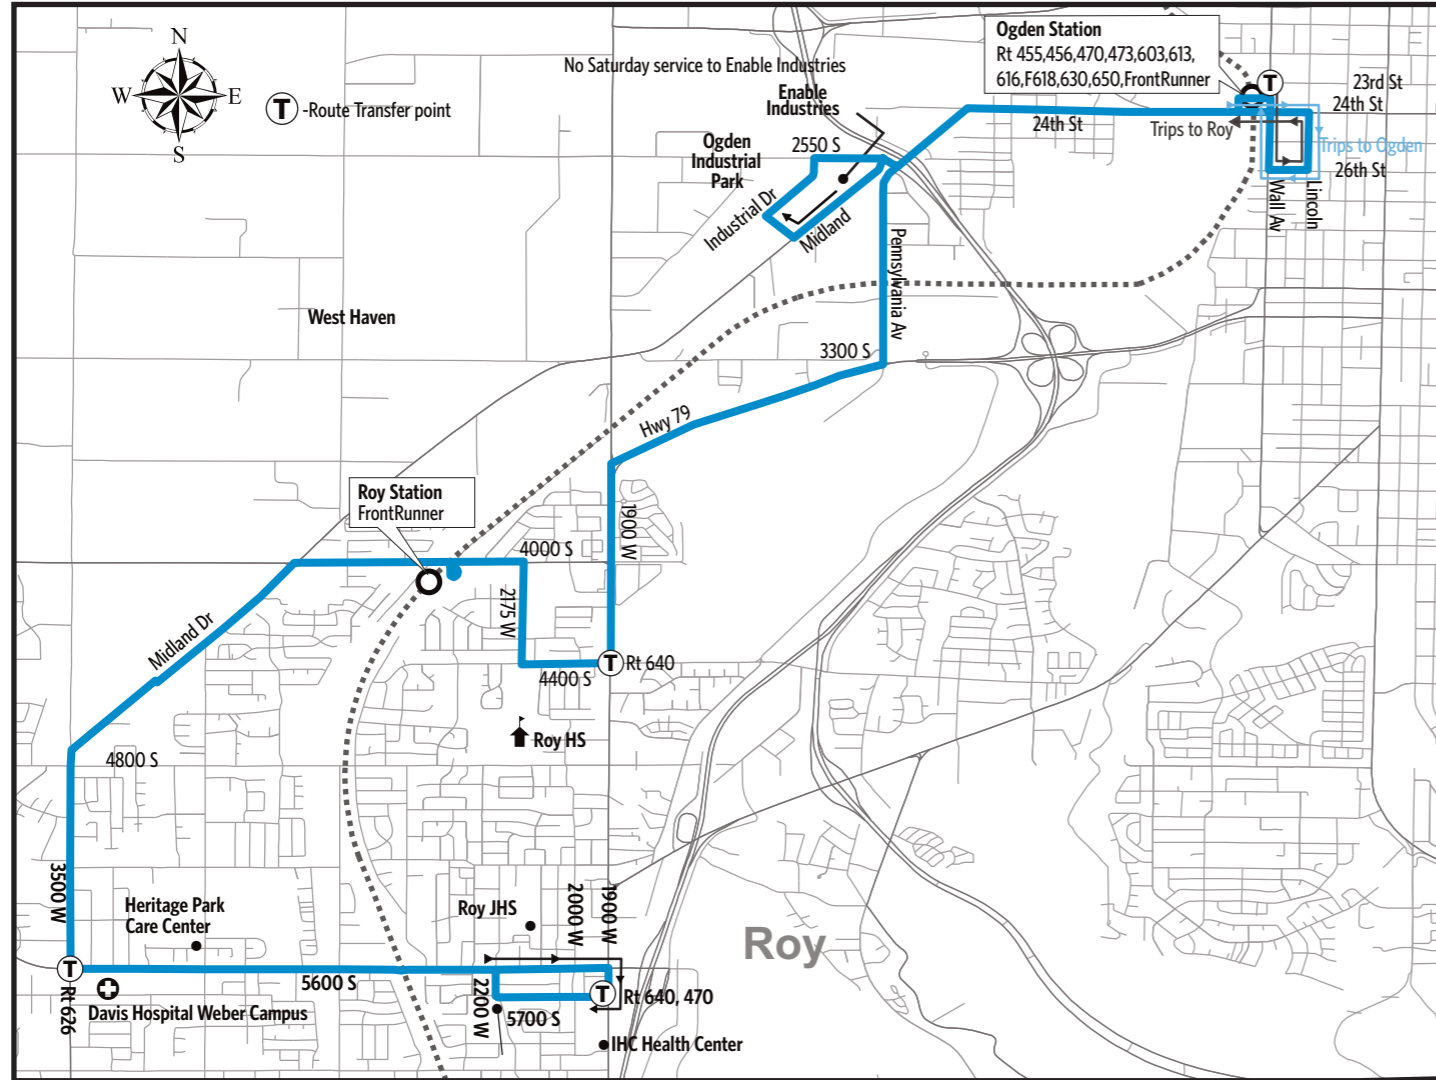

Route 604 - West Ogden/Roy

For Information Call 801-RIDE-UTA (801-743-3882)
outside Salt Lake County 888-RIDE-UTA (888-743-3882)
www.rideuta.com

604