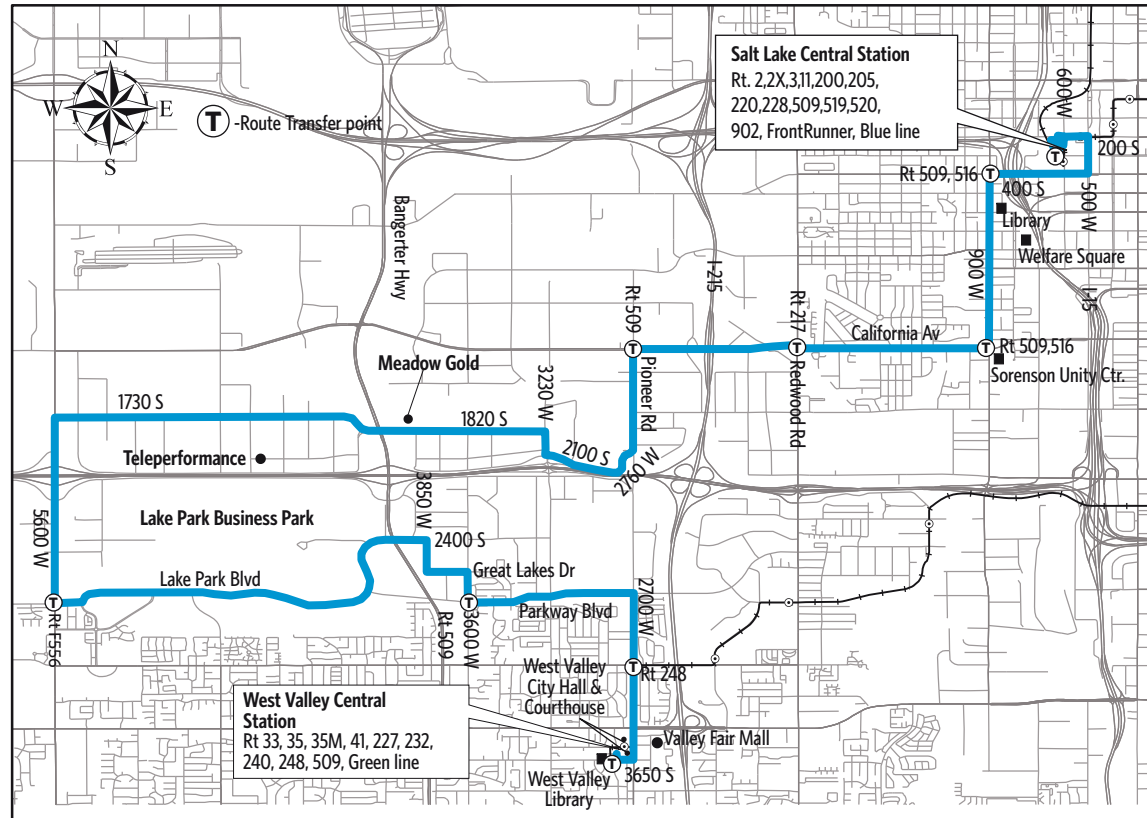

Route 513 - Industrial Business Park Shuttle

Salt Lake Central Station
Rt. 2,2X,3,11,200,205,
220,228,509,519,520,
902, FrontRunner, Blue line

West Valley Central Station
Rt 33, 35, 35M, 41, 227, 232,
240, 248, 509, Green line

513-WEEKDAYS To Salt Lake Central Station

West Valley Central Station	4000 W & Parkway Blvd	1820 S & 3600 W	1300 S & 900 W	Salt Lake Central Station
535a	551a	611a	626a	636a
605	621	641	656	706
430p	446p	508p	526p	536p
500	516	538	556	606

To West Valley Central Station

Salt Lake Central Station	1300 S & 900 W	1820 S & 3600 W	4000 W & Lake Park Dr	West Valley Central Station
723a	736a	751a	810a	825a
753	807	823	843	859
523p	536p	551p	610p	625p
553	606	621	640	655

For Information Call 801-RIDE-UTA (801-743-3882)
outside Salt Lake County 888-RIDE-UTA (888-743-3882)
www.rideuta.com

HOW TO USE THIS SCHEDULE

Determine your timepoint based on when you want to leave or when you want to arrive. Read across for your destination and down for your time and direction of travel. A route map is provided to help you relate to the timepoints shown. Weekday, Saturday & Sunday schedules differ from one another.