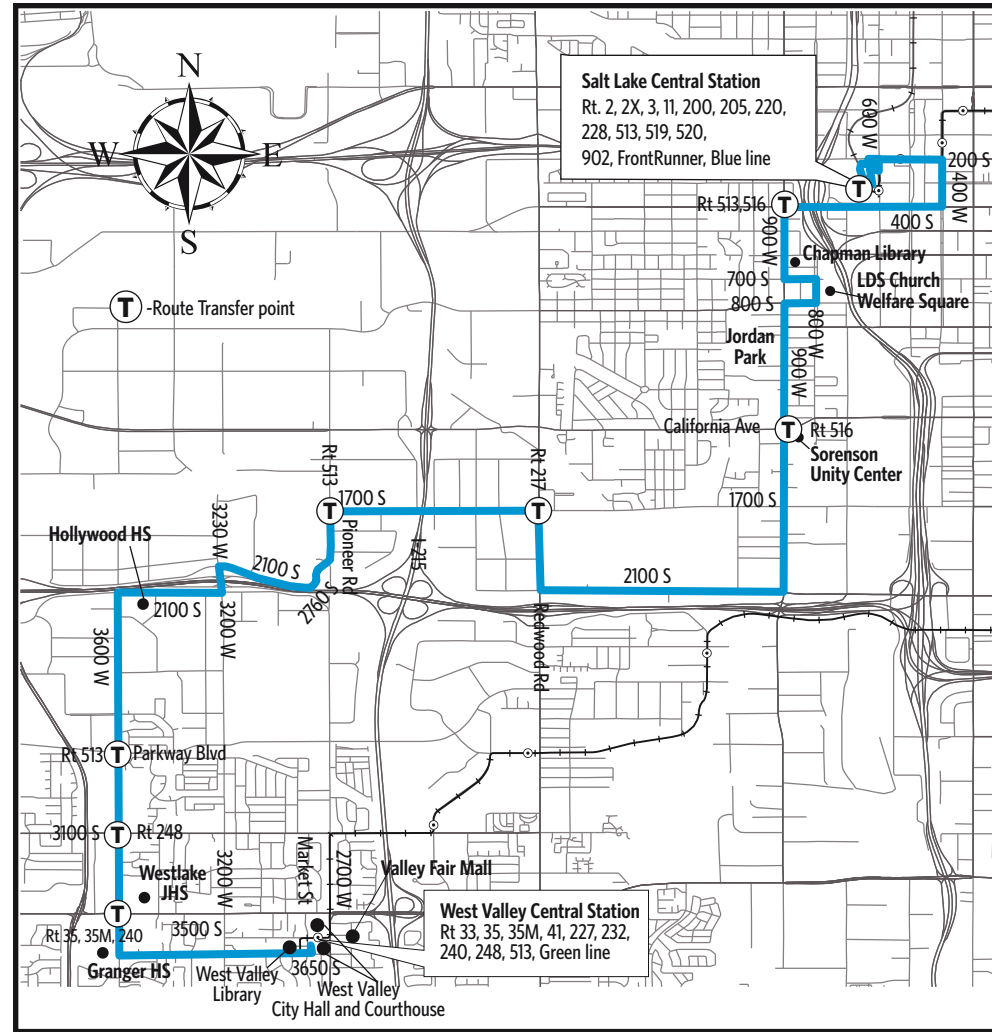

Route 509 - 900 West Shuttle

509-WEEKDAYS To Salt Lake Central Station

West Valley Central Station	3100 S & 3600 W	3600 W & 2100 S	1700 S & Redwood Rd	1700 S & 900 W	400 S & 900 W	Salt Lake Central Station
615a	622a	628a	638a	646a	655a	704a
645	652	658	708	716	725	734
715	722	728	738	746	755	804
745	752	758	808	816	825	834
822	829	833	841	849	855	904
852	859	903	911	919	925	934
922	929	933	941	949	955	1004
952	959	1003	1011	1019	1025	1034
1022	1029	1033	1041	1049	1055	1104
1119	1124	1128	1138	1146	1155	1204p
1219p	1224p	1228p	1238p	1246p	1255p	104
119	124	128	138	146	155	204
215	222	225	238	247	254	304
315	322	325	338	347	354	404
345	352	355	408	417	424	434
415	422	425	438	447	454	504
445	452	455	508	517	524	534
523	530	533	541	548	555	604
553	600	603	611	618	625	634
623	630	633	641	648	655	704
653	700	703	711	718	725	734

To West Valley Central Station

Salt Lake Central Station	400 S & 900 W	1700 S & 900 W	1700 S & Redwood Rd	3600 W & 2100 S	3100 S & 3600 W	West Valley Central Station
624a	634a	641a	648a	658a	703a	711a
654	704	711	718	728	733	741
724	734	741	748	758	803	811
754	804	811	818	828	833	841
824	834	841	849	856	900	909
854	904	911	919	926	930	939
924	934	941	949	956	1000	1009
1024	1034	1041	1049	1056	1100	1109
1124	1129	1138	1146	1153	1156	1205p
1224p	1229p	1238p	1246p	1253p	1256p	105
124	129	138	146	153	156	205
224	229	238	246	253	256	305
254	259	308	316	323	326	335
324	329	338	346	353	356	405
354	404	411	419	428	433	441
424	434	441	449	458	503	511
454	504	511	519	528	533	541
524	534	541	549	558	603	611
554	602	609	616	622	625	634
624	632	639	646	652	655	704
654	702	709	716	722	725	734

509-SATURDAY To Salt Lake Central Station

West Valley Central Station	3100 S & 3600 W	3600 W & 2100 S	1700 S & Redwood Rd	1700 S & 900 W	400 S & 900 W	Salt Lake Central Station
706a	712a	714a	721a	728a	736a	746a
806	812	814	821	828	836	846
906	912	914	921	928	936	946
1006	1012	1014	1021	1028	1036	1046
1106	1112	1114	1121	1128	1136	1146
1206p	1212p	1214p	1221p	1228p	1236p	1246p
106	112	114	121	128	136	146
206	212	214	221	228	236	246
306	312	314	321	328	336	346
406	412	414	421	428	436	446
506	512	514	521	528	536	546
606	612	614	621	628	636	646
706	712	714	721	728	736	746

To West Valley Central Station

Salt Lake Central Station	400 S & 900 W	1700 S & 900 W	1700 S & Redwood Rd	3600 W & 2100 S	3100 S & 3600 W	West Valley Central Station
659a	706a	713a	720a	726a	728a	737a
759	806	813	820	826	828	837
859	906	913	920	926	928	937
959	1006	1013	1020	1026	1028	1037
1059	1106	1113	1120	1126	1128	1137
1159	1206p	1213p	1220p	1226p	1228p	1237p
1259p	106	113	120	126	128	137
159	206	213	220	226	228	237
259	306	313	320	326	328	337
359	406	413	420	426	428	437
459	506	513	520	526	528	537
559	606	613	620	626	628	637
659	706	713	720	726	728	737

Timepoints are approximate and may vary due to road and traffic conditions