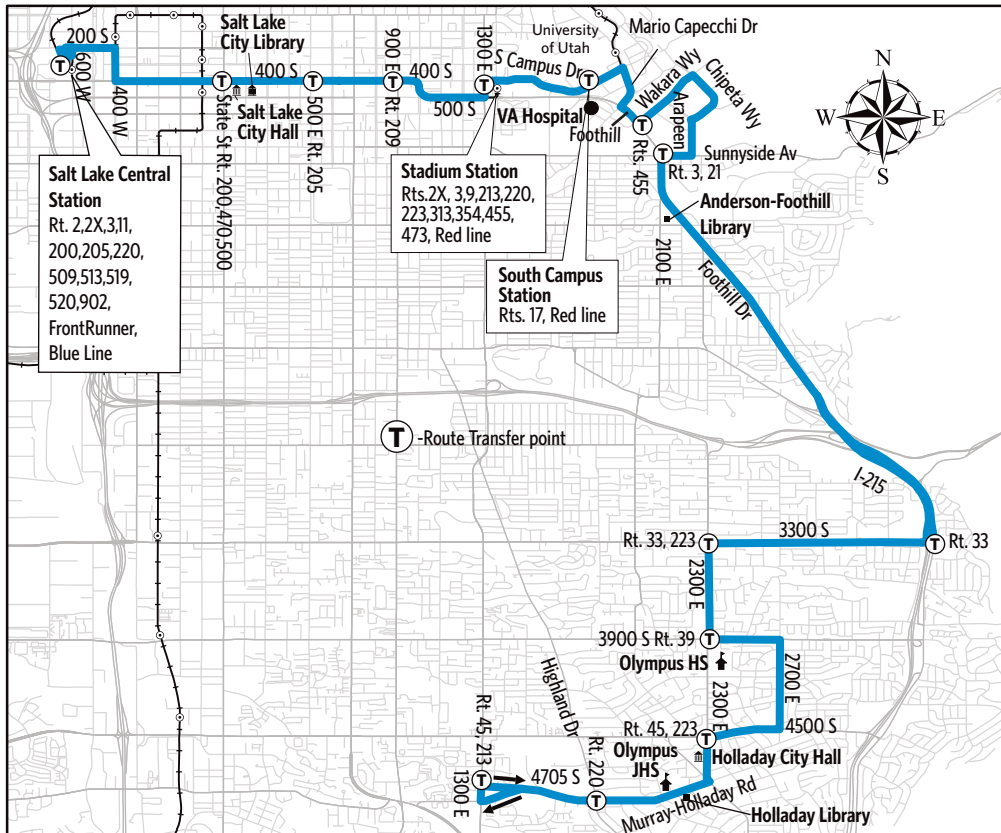

Route 228 - Foothill/2700 East

For Information Call 801-RIDE-UTA (801-743-3882)
outside Salt Lake County 888-RIDE-UTA (888-743-3882)
www.rideuta.com

228

HOW TO USE THIS SCHEDULE

Determine your timepoint based on when you want to leave or when you want to arrive. Read across for your destination and down for your time and direction of travel. A route map is provided to help you relate to the timepoints shown. Weekday, Saturday & Sunday schedules differ from one another.

LOST AND FOUND

Weber/South Davis: 801-626-1207 option 3
Utah County: 801-227-8923
Salt Lake County: 801-287-4664
F-Route: 801-287-5355

FARES

Exact Fare is required. Fares are subject to change.

ACCESSIBLE SERVICE

Upon payment of a fare, a transfer is good for travel in any direction, including return trip, for two (2) hours until the time cut. The value of a transfer towards a fare on a more expensive service is the regular cash fare.

To Salt Lake Central Station

Murray Holladay & Highland Dr	4500 S & 2300 E	3300 S & 2300 E	2100 S & Foothill Dr	Arapeen Dr & Sunnyside Ave	University of Utah Library	400 S & Main	Salt Lake Central Station
604a	608a	617a	625a	635a	647a	658a	705a
634	638	647	655	705	717	728	735
704	708	717	725	735	747	758	805
734	738	747	755	805	817	828	835
804	808	817	825	835	847	858	905
838	842	850	858	907	918	928	935
938	942	950	958	1007	1018	1028	1035
1008	1012	1020	1028	1037	1048	1058	1105
1108	1112	1120	1128	1137	1148	1158	1205p
1203p	1208p	1217p	1225p	1234p	1245p	1257p	105
103	108	117	125	134	145	157	205
200	205	214	222	231	242	257	305
300	305	314	322	331	342	357	405
330	335	344	352	401	412	427	435
400	405	414	422	431	442	457	505
430	435	444	452	501	512	527	535
511	515	522	529	537	546	558	605
541	545	552	559	607	616	628	635
611	615	622	629	637	646	658	705
641	645	652	659	707	716	728	735
711	715	722	729	737	746	758	805
811	815	822	829	837	846	858	905