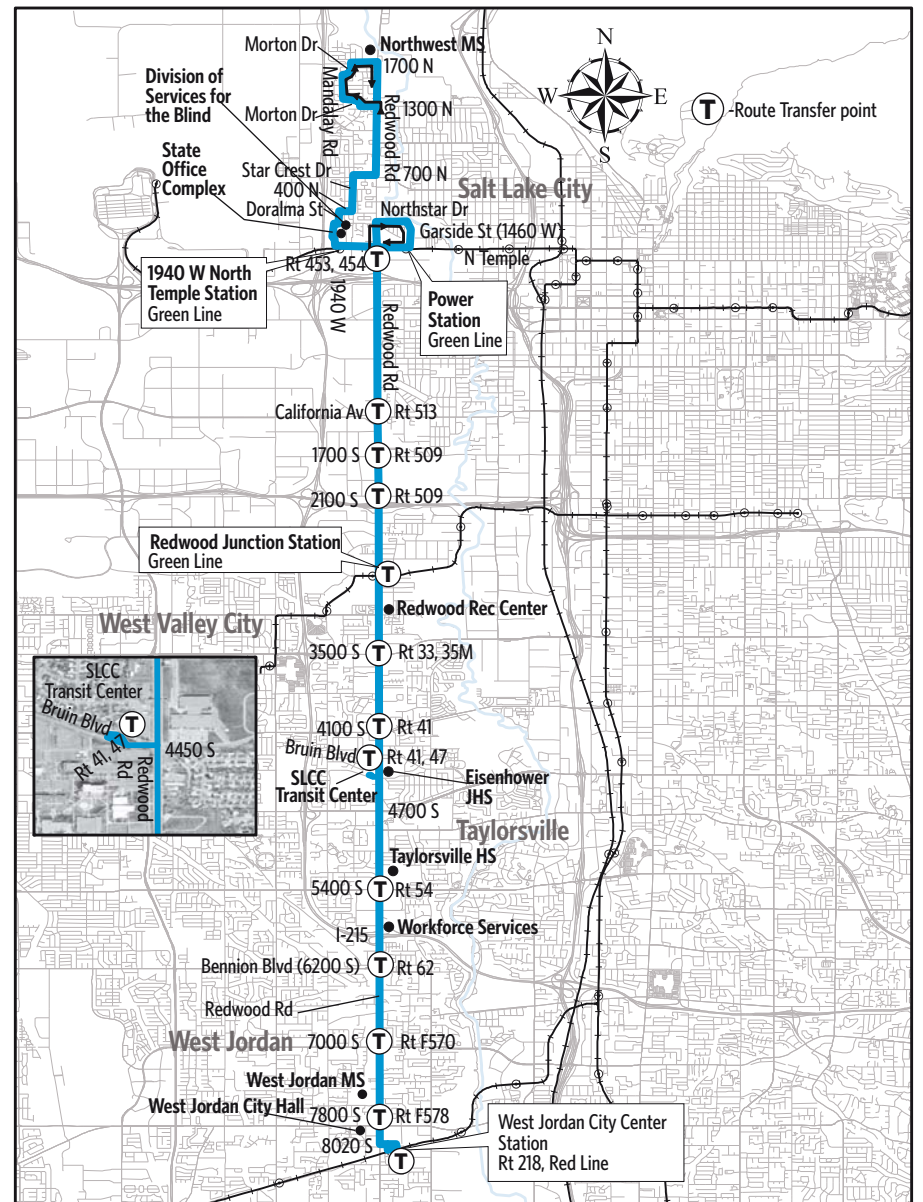

Route 217 - Redwood Road

For Information Call 801-RIDE-UTA (801-743-3882)
outside Salt Lake County 888-RIDE-UTA (888-743-3882)
www.rideuta.com

217

Redwood Road

HOW TO USE THIS SCHEDULE

Determine your timepoint based on when you want to leave or when you want to arrive. Read across for your destination and down for your time and direction of travel. A route map is provided to help you relate to the timepoints shown. Weekday, Saturday & Sunday schedules differ from one another.

Upon payment of a fare, a transfer is good for travel in any direction, including return trip, for two (2) hours until the time cut. The value of a transfer towards a fare on a more expensive service is the regular cash fare.