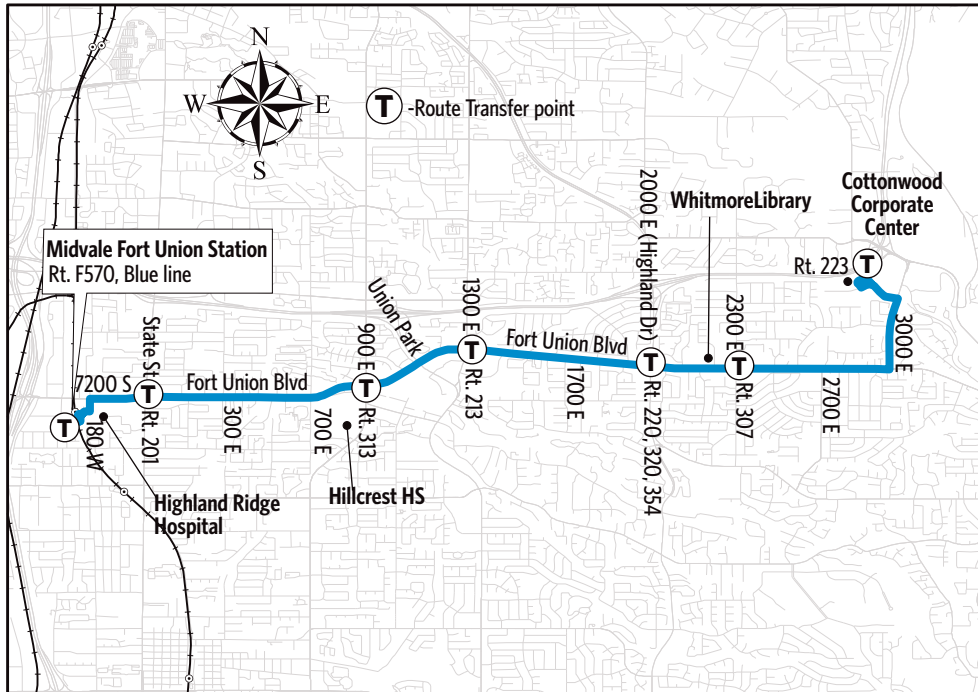

Route 72 - 7200 South

For Information Call 801-RIDE-UTA (801-743-3882)
outside Salt Lake County 888-RIDE-UTA (888-743-3882)
www.rideuta.com

72

HOW TO USE THIS SCHEDULE

Determine your timepoint based on when you want to leave or when you want to arrive. Read across for your destination and down for your time and direction of travel. A route map is provided to help you relate to the timepoints shown. Weekday, Saturday & Sunday schedules differ from one another.

LOST AND FOUND

Weber/South Davis: 801-626-1207 option 3
Utah County: 801-227-8923
Salt Lake County: 801-287-4664
F-Route: 801-287-5355

FARES

Exact Fare is required. Fares are subject to change.

ACCESSIBLE SERVICE