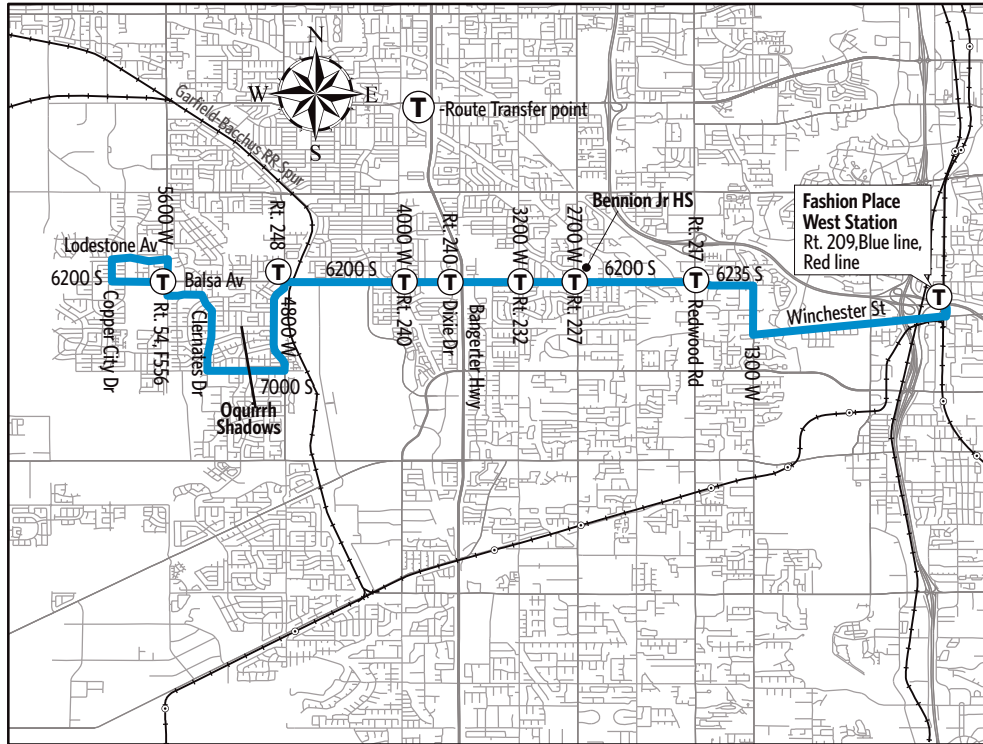

Route 62 - 6200 South

INTERPRETER

801-RIDE-UTA
call (801-743-3882)
Toll-Free (888-743-3882)

Intérprete 口譯 thông dịch viên
해석자 tumač переводчик
インタプリタ Dolmetscher 通訳

SEE SOMETHING? SAY SOMETHING!

To contact UTA police:
Call: 801-287-EYES (801-287-3937)
Or Text UTATIP and your tip to 274637

For Information Call 801-RIDE-UTA (801-743-3882)
outside Salt Lake County 888-RIDE-UTA (888-743-3882)
www.rideuta.com

HOW TO USE THIS SCHEDULE

Determine your timepoint based on when you want to leave or when you want to arrive. Read across for your destination and down for your time and direction of travel. A route map is provided to help you relate to the timepoints shown. Weekday, Saturday & Sunday schedules differ from one another.

UTA SERVICE DIRECTORY

- General Information, Schedules, Trip Planning and Customer Feedback: 801-RIDE-UTA (801-743-3882)
- Outside Salt Lake County call 888-RIDE-UTA (888-743-3882)
- For 24 hour automated service for next bus available use option 1. Have stop number and 3 digit route number (use 0 or 00 if number is not 3 digits).
- Pass By Mail Information 801-262-5626
- For Employment information please visit <http://www.rideuta.com/careers/>
- Travel Training 801-287-2275

LOST AND FOUND

Weber/South Davis: 801-626-1207 option 3
Utah County: 801-227-8923
Salt Lake County: 801-287-4664
F-Route: 801-287-5355

FARES

Exact Fare is required. Fares are subject to change.

ACCESSIBLE SERVICE

Wheelchair accessible buses are available on all routes. Alternate format schedules are available upon request. Telephone communication for deaf/hearing impaired persons is available by dialing 711.

TRANSFERS

Upon payment of a fare, a transfer is good for travel in any direction, including return trip, for two (2) hours until the time cut. The value of a transfer towards a fare on a more expensive service is the regular cash fare.

BIKES ON BUSES

The Bikes on Buses service is available on all buses, except Paratransit.

HOLIDAYS

Please check rideuta.com for holiday service information.

62