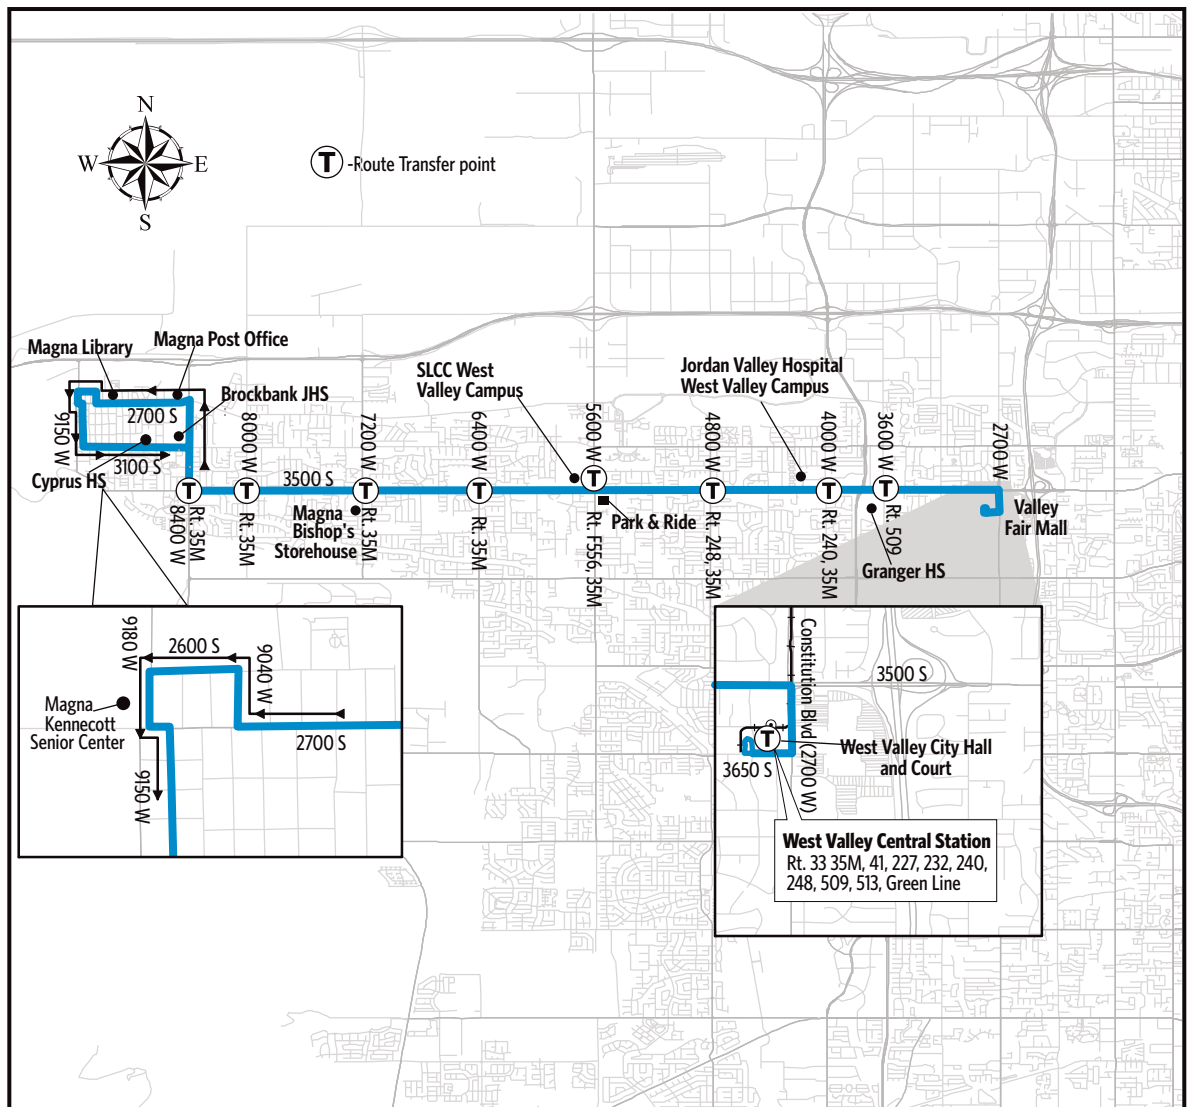

SUNDAY
To Magna

Route 35 3500 South

West Valley Central Station	3500 S & 4000 W	3500 S & 5600 W	3500 S & 7200 W	3500 S & 8400 W	2700 S & 8400 W	2750 S & 9150 W	3100 S & 8400 W	3500 S & 8400 W
710a	717a	722a	726a	729a	---	---	---	---
740	747	752	756	759	---	---	---	---
810	817	822	826	829	---	---	---	---
840	847	852	856	859	---	---	---	---
910	917	922	926	929	---	---	---	---
940	947	952	956	959	---	---	---	---
1010	1017	1023	1027	1031	---	---	---	---
1040	1047	1053	1057	1101	---	---	---	---
1110	1117	1123	1127	1131	---	---	---	---
1140	1147	1153	1157	1201p	---	---	---	---
1210p	1217p	1223p	1227p	1231	---	---	---	---
1240	1247	1253	1257	101	---	---	---	---
110	118	124	128	132	136p	139p	144p	148p
140	148	154	158	202	206	209	214	218
210	218	224	228	232	236	239	244	248
240	248	254	258	302	306	309	314	318
310	318	324	328	332	336	339	344	348
340	348	354	358	402	406	409	414	418
410	418	424	428	432	436	439	444	448
440	448	454	458	502	506	509	514	518
510	518	524	529	533	537	540	545	548
540	548	554	559	603	607	610	615	618
610	618	624	629	633	637	640	645	648
640	648	654	659	703	707	710	715	718
710	718	724	729	733	737	740	745	748
740	748	754	759	803	807	810	815	818