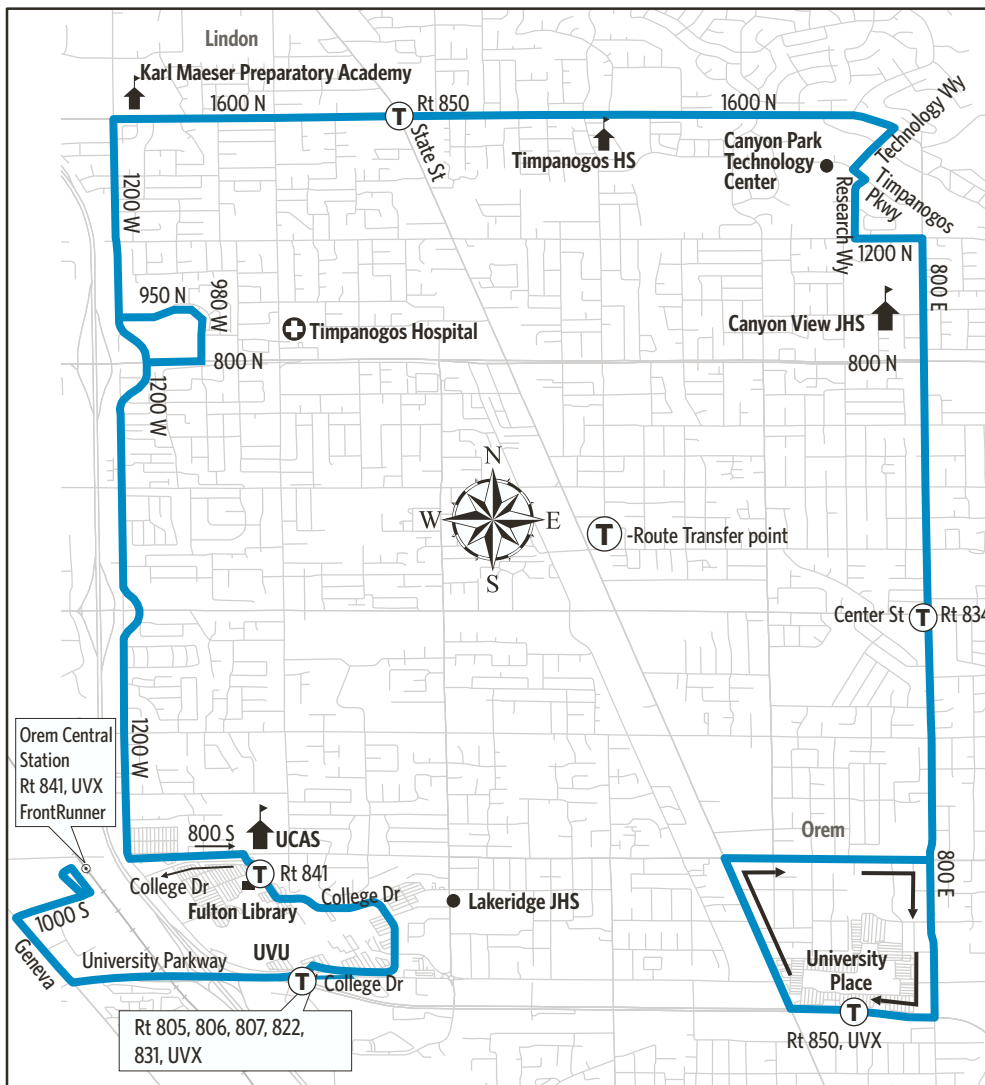

UTA SERVICE DIRECTORY

- General Information, Schedules, Trip Planning and Customer Feedback: 801-RIDE-UTA (801-743-3882)
- Outside Salt Lake County call 888-RIDE-UTA (888-743-3882)
- For 24 hour automated service for next bus available use option 1. Have stop number and 3 digit route number (use 0 or 00 if number is not 3 digits).
- Pass By Mail Information 801-262-5626
- For Employment information please visit <http://www.rideuta.com/careers/>
- Travel Training 801-287-2275

LOST AND FOUND

Weber/South Davis: 801-626-1207 option 3
Utah County: 801-227-8923
Salt Lake County: 801-287-4664
F-Route: 801-287-5355

FARES

Exact Fare is required. Fares are subject to change.

ACCESSIBLE SERVICE

Wheelchair accessible buses are available on all routes. Alternate format schedules are available upon request. Telephone communication for deaf/hearing impaired persons is available by dialing 711.

TRANSFERS

Upon payment of a fare, a transfer is good for travel in any direction, including return trip, for two (2) hours until the time cut. The value of a transfer towards a fare on a more expensive service is the regular cash fare.

BIKES ON BUSES

The Bikes on Buses service is available on all buses, except Paratransit.

HOLIDAYS

Please check rideuta.com for holiday service information.

University Place Station
Canyon Park
Technology Center
Lindon, Orem, UVU
Fulton Library
Orem Central Station

UTA BUS

WK SA

Effective August 2019