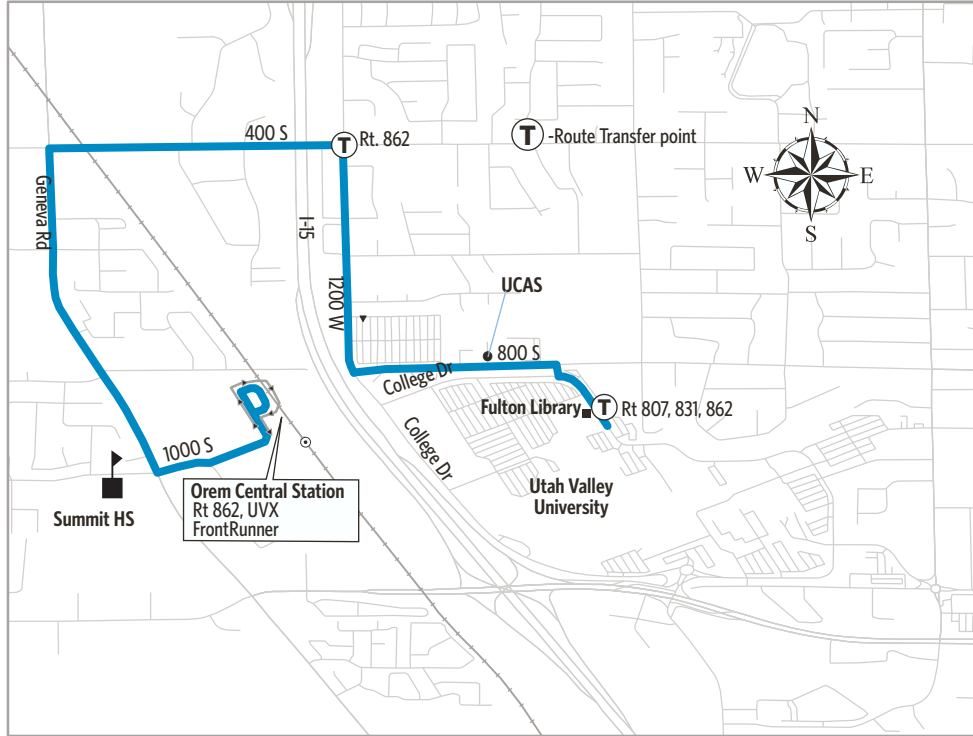

Route 841-UVU/Orem Station

For Information Call 801-RIDE-UTA (801-743-3882)
outside Salt Lake County 888-RIDE-UTA (888-743-3882)
www.rideuta.com

HOW TO USE THIS SCHEDULE

Determine your timepoint based on when you want to leave or when you want to arrive. Read across for your destination and down for your time and direction of travel. A route map is provided to help you relate to the timepoints shown. Weekday, Saturday & Sunday schedules differ from one another.

LOST AND FOUND

Weber/South Davis: 801-626-1207 option 3
Utah County: 801-227-8923
Salt Lake County: 801-287-4664
F-Route: 801-287-5355

FARES

Exact Fare is required. Fares are subject to change.

ACCESSIBLE SERVICE

Upon payment of a fare, a transfer is good for travel in any direction, including return trip, for two (2) hours until the time cut. The value of a transfer towards a fare on a more expensive service is the regular cash fare.

841-SATURDAY

Eastbound
to UVU

Westbound
to Orem Stn.

Orem Central Station	UVU Library
809a	818a
909	918
1009	1018
1109	1118
1209p	1218p
109	118
209	218
309	318
409	418
509	518
609	618

UVU Library	Orem Central Station
743a	753a
843	853
943	953
1043	1053
1143	1153
1243p	1253p
143	153
243	253
344	354
444	454
544	554