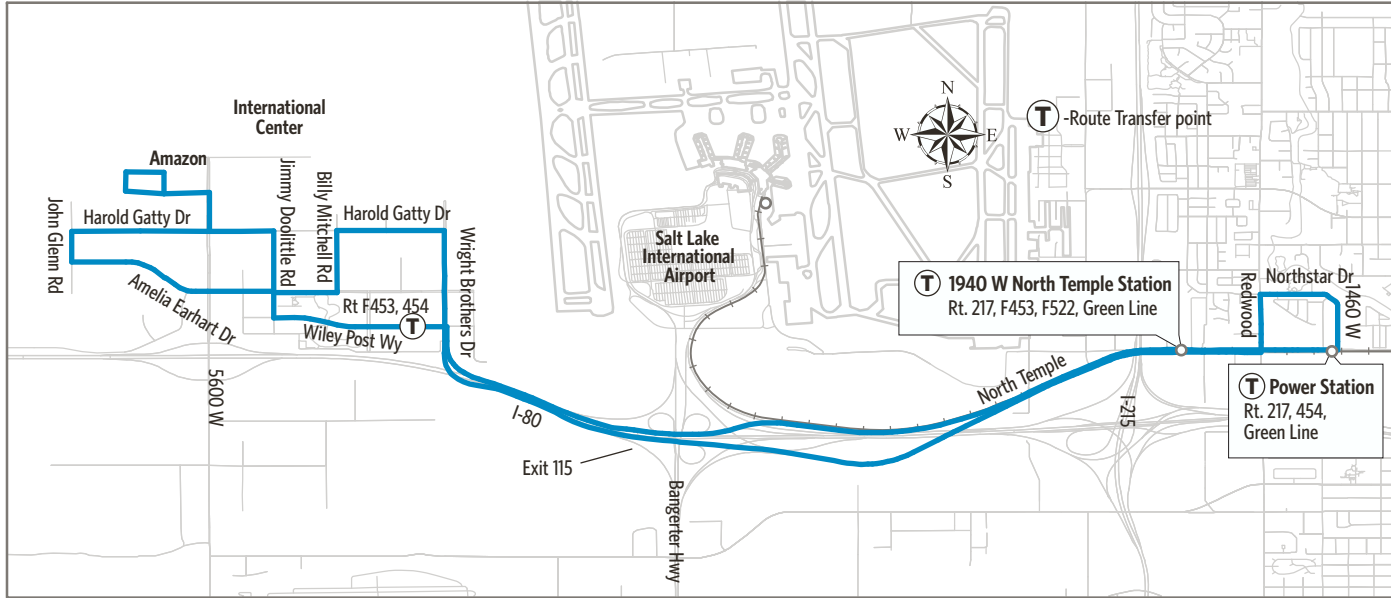

## International Center

International Center  
Power Station  
1940 W North Temple Station

UTA  BUS

WK SA SU 

Effective  
August 2019

# Route 551 - International Center

# SUNDAY To International Center

N Temple & Redwood Rd	Power Station	1940 W North Temple Station	Wiley Post & Wright Bros	Harold Gatty & 5600 W	Wright Bros & Amelia Earhart	1940 W North Temple Station	N Temple & Redwood Rd
531a	534a	537a	546a	556a	602a	612a	617a
601	604	607	616	626	632	642	647
631	634	637	646	656	702	712	717
701	704	707	716	726	732	742	747
517p	520p	523p	534p	544p	550p	600p	605p
557	600	603	614	624	630	640	645