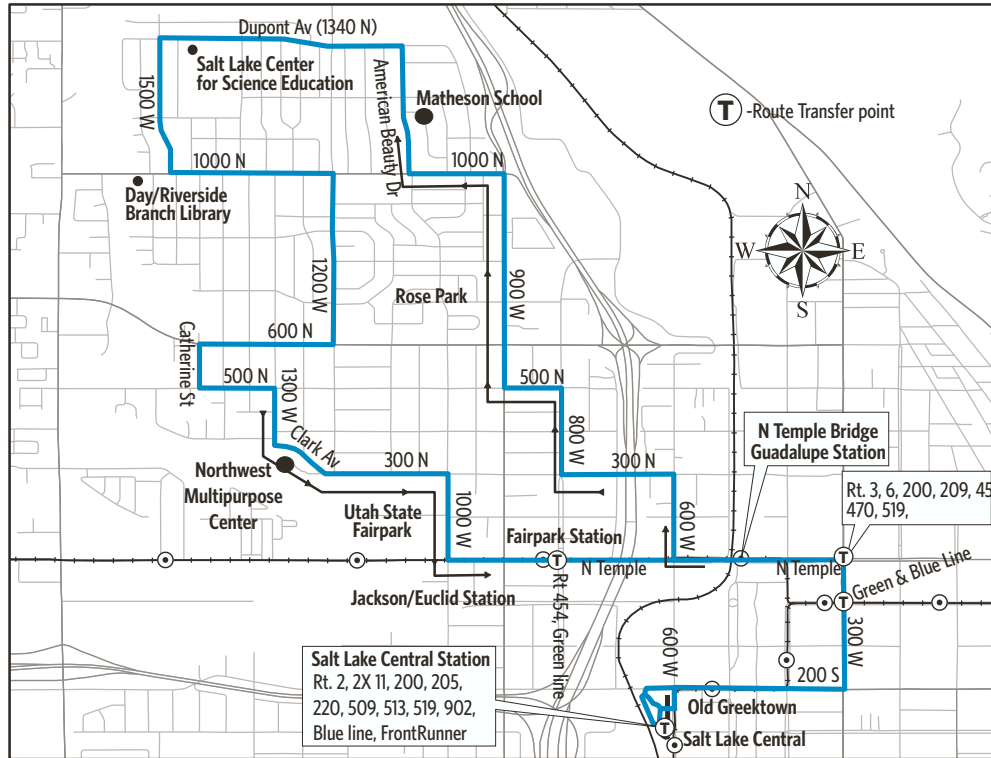

Route 520 - Rose Park

For Information Call 801-RIDE-UTA (801-743-3882)
outside Salt Lake County 888-RIDE-UTA (888-743-3882)
www.rideuta.com

520

Rose Park

HOW TO USE THIS SCHEDULE

Determine your timepoint based on when you want to leave or when you want to arrive. Read across for your destination and down for your time and direction of travel. A route map is provided to help you relate to the timepoints shown. Weekday, Saturday & Sunday schedules differ from one another.

LOST AND FOUND

Weber/South Davis: 801-626-1207 option 3
Utah County: 801-227-8923
Salt Lake County: 801-287-4664
F-Route: 801-287-5355

FARES

Exact Fare is required. Fares are subject to change.

ACCESSIBLE SERVICE

Upon payment of a fare, a transfer is good for travel in any direction, including return trip, for two (2) hours until the time cut. The value of a transfer towards a fare on a more expensive service is the regular cash fare.