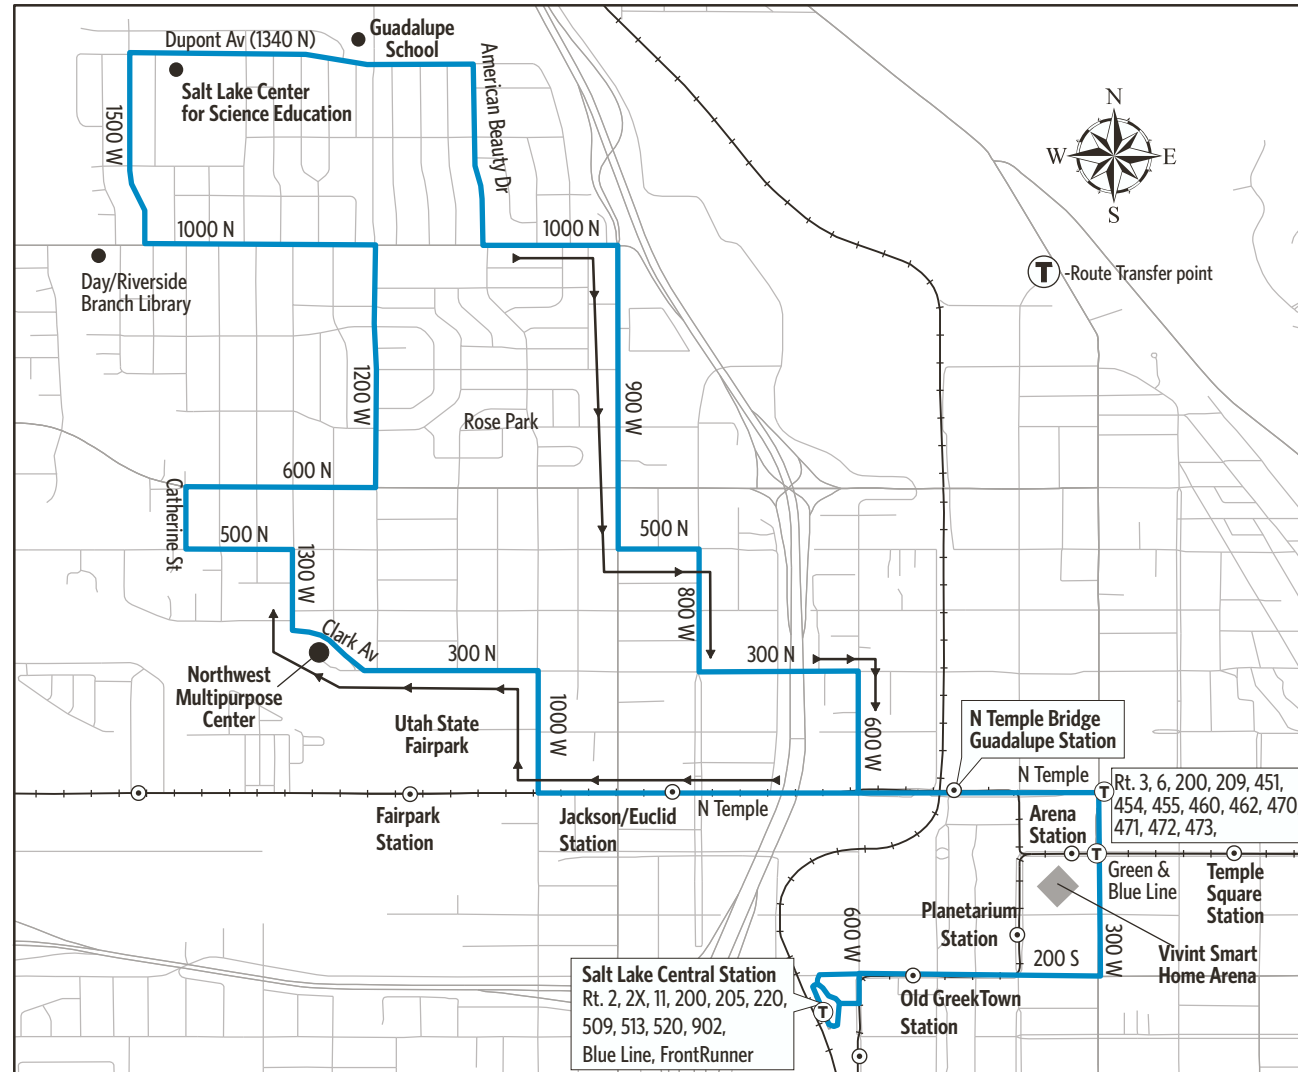

Route 519 - Fairpark

For Information Call 801-RIDE-UTA (801-743-3882)
outside Salt Lake County 888-RIDE-UTA (888-743-3882)
www.rideuta.com

519

HOW TO USE THIS SCHEDULE

Determine your timepoint based on when you want to leave or when you want to arrive. Read across for your destination and down for your time and direction of travel. A route map is provided to help you relate to the timepoints shown. Weekday, Saturday & Sunday schedules differ from one another.

UTA SERVICE DIRECTORY

- General Information, Schedules, Trip Planning and Customer Feedback: 801-RIDE-UTA (801-743-3882)
- Outside Salt Lake County call 888-RIDE-UTA (888-743-3882)
- For 24 hour automated service for next bus available use option 1. Have stop number and 3 digit route number (use 0 or 00 if number is not 3 digits).
- Pass By Mail Information 801-262-5626
- For Employment information please visit <http://www.rideuta.com/careers/>
- Travel Training 801-287-2275

LOST AND FOUND

Weber/South Davis: 801-626-1207 option 3
Utah County: 801-227-8923
Salt Lake County: 801-287-4664
F-Route: 801-287-5355

FARES

Exact Fare is required. Fares are subject to change.

ACCESSIBLE SERVICE

Wheelchair accessible buses are available on all routes. Alternate format schedules are available upon request. Telephone communication for deaf/hearing impaired persons is available by dialing 711.

TRANSFERS

Upon payment of a fare, a transfer is good for travel in any direction, including return trip, for two (2) hours until the time cut. The value of a transfer towards a fare on a more expensive service is the regular cash fare.

BIKES ON BUSES

The Bikes on Buses service is available on all buses, except Paratransit.

HOLIDAYS

Please check rideuta.com for holiday service information.