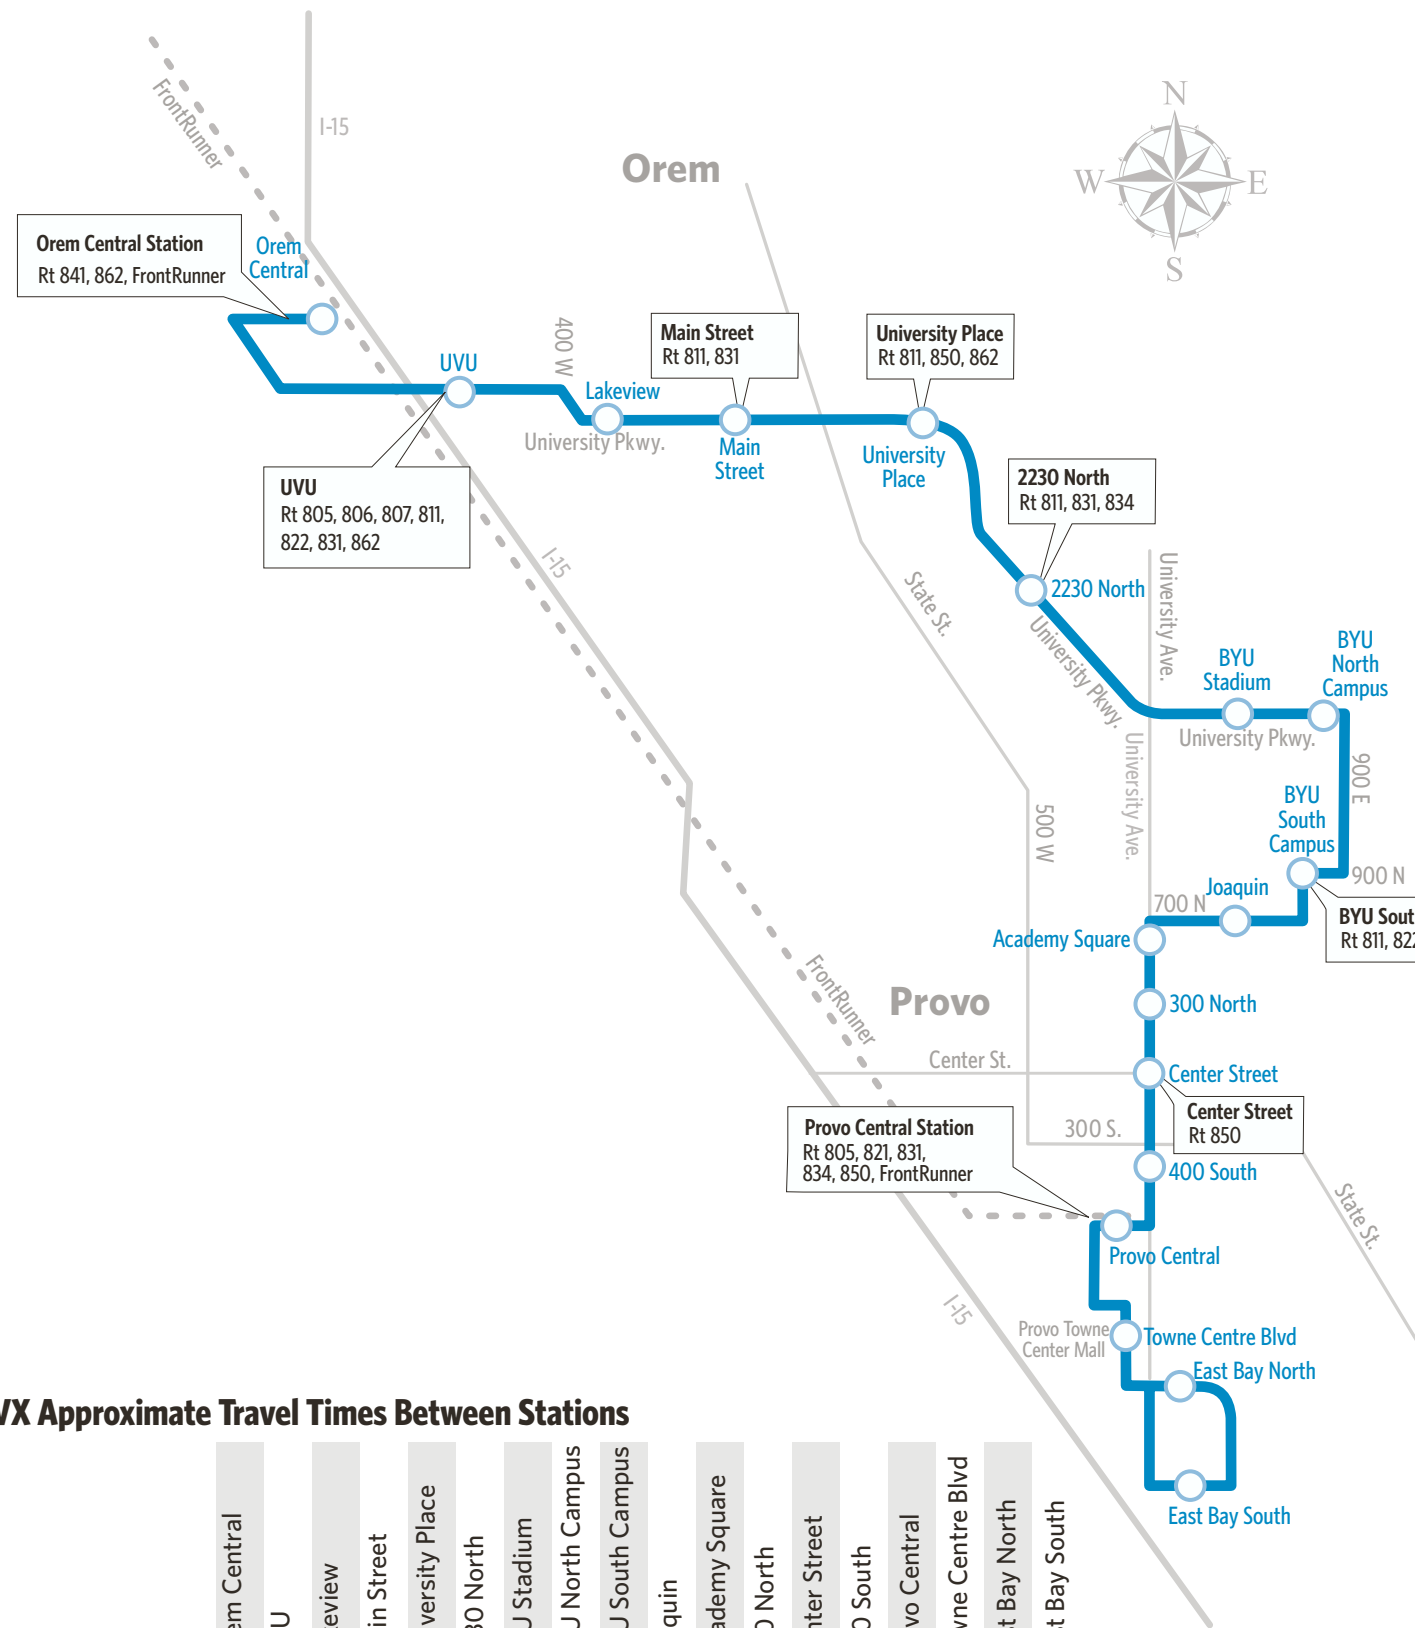

# UVX Route 830X

UVX Station Name	Address
Orem Central	1350 W 900 S
UVU	701 W 1200 S
Lakeview	390 W University Pkwy
Main Street	10 E University Pkwy
University Place	570 E University Pkwy
2230 North	2220 N University Pkwy
BYU Stadium	372 E University Pkwy
BYU North Campus	716 E University Pkwy
BYU South Campus	735 E 900 N
Joaquin	424 E 700 N
Academy Square	592 N University Ave
300 North	298 N University Ave
Center Street	12 S University Ave
400 South	392 S University Ave
Provo Central	610 S Freedom Blvd
Towne Centre Blvd	1272 Towne Centre Blvd
East Bay North	172 E East Bay Blvd
East Bay South	202 E 1860 S

Crosspoint is the approximate number of minutes it takes to travel between stations

## HOW TO USE THIS SCHEDULE

Determine your timepoint based on when you want to leave or when you want to arrive. Read across for your destination and down for your time and direction of travel. A route map is provided to help you relate to the timepoints shown. Weekday, Saturday & Sunday schedules differ from one another.

## TRANSFERS

Upon payment of a fare, a transfer is good for travel in any direction, including return trip, for two (2) hours until the time cut. The value of a transfer towards a fare on a more expensive service is the regular cash fare.